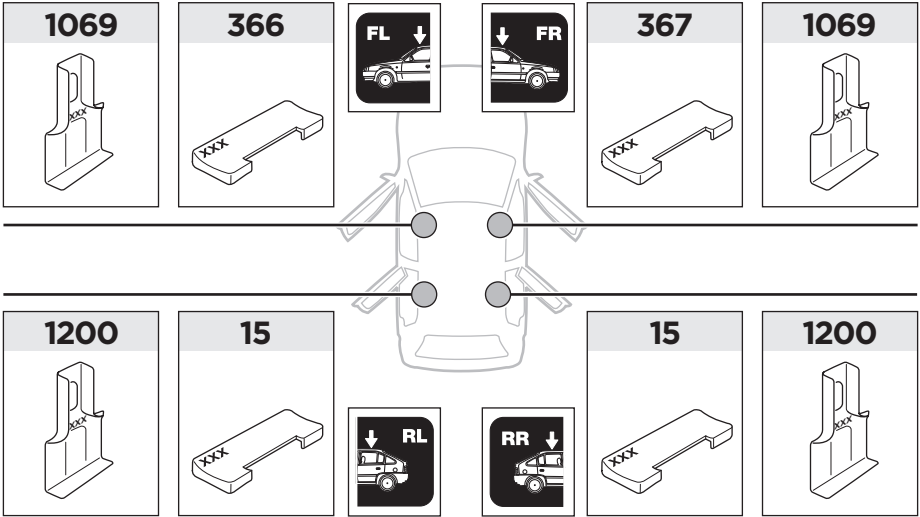

366 x1

367 x1

1069 x2

1200 x2

x1

x1

1

	X (scale)	X (mm)	X (inch)
KIA Carens, 5-dr MPV, 13-(without railing)	45	1101	43 ³ / ₈

	Y (scale)	Y (mm)	Y (inch)
KIA Carens, 5-dr MPV, 13-(without railing)	41,5	1066	42

2

KIA Carens, 5-dr MPV, 13-(without railing)

3

	W (mm)	Z (mm)	W (inch)	Z (inch)
KIA Carens , 5-dr MPV, 13-(without railing)	350	750	13 3/4	29 1/2