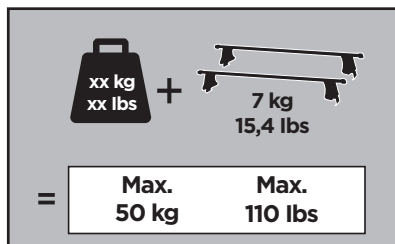

Thule Rapid System Kit 1731

> Instructions

KIA Carens, 5-dr MPV, 13-(without railing)

ISO 11154-E

141731

C.20130630
519-1731-01

Bring your life
thule.com

15 x2

366 x1

367 x1

1069 x2

1200 x2

x1

x1

1

	X (scale)	X (mm)	X (inch)
KIA Carens, 5-dr MPV, 13-(without railing)	45	1101	43 ³ / ₈

	Y (scale)	Y (mm)	Y (inch)
KIA Carens, 5-dr MPV, 13-(without railing)	41,5	1066	42

2

KIA Carens, 5-dr MPV, 13-(without railing)

3

	W (mm)	Z (mm)	W (inch)	Z (inch)
KIA Carens , 5-dr MPV, 13-(without railing)	350	750	13 3/4	29 1/2