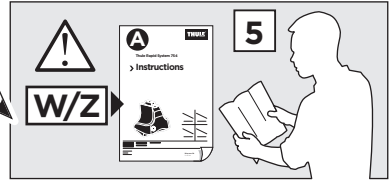

	Y (scale)	Y (mm)	Y (inch)
KIA Carens, 5-dr MPV, 13-(without railing)	41,5	1066	42

2

KIA Carens, 5-dr MPV, 13-(without railing)

3

	W (mm)	Z (mm)	W (inch)	Z (inch)
KIA Carens , 5-dr MPV, 13-(without railing)	350	750	13 3/4	29 1/2