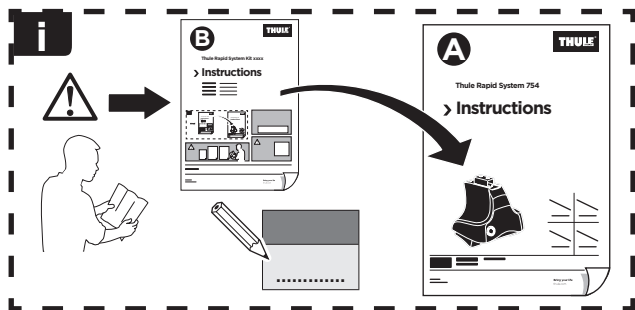

Thule Rapid System Kit 1868

> Instructions

FORD Fiesta, 5-dr Hatchback, 18-

ISO 11154-E

141868

C.20170904

519-1868-01

Bring your life

	X (scale)	X (mm)	X (inch)
FORD Fiesta, 5-dr Hatchback, 18-	34,4	996	39 1/4

	Y (scale)	Y (mm)	Y (inch)
FORD Fiesta, 5-dr Hatchback, 18-	30	951	37 1/2

2

3

	W (mm)	Z (mm)	W (inch)	Z (inch)
FORD Fiesta, 5-dr Hatchback, 18-	220	650	8 5/8	25 5/8