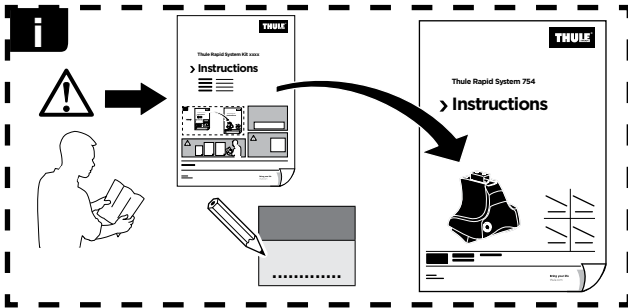

# > Instructions

FORD Fiesta, 3-dr Hatchback, 03-05, 06-08

ISO 11154-E

141322

C.20121003  
519-1322-01

Bring your life  
thule.com

43 x2

152 x2