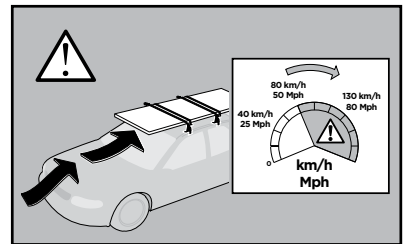

Thule Rapid System Kit 1322

> Instructions

FORD Fiesta, 3-dr Hatchback, 03-05, 06-08

ISO 11154-E

141322

C.20121003
519-1322-01

Bring your life
thule.com