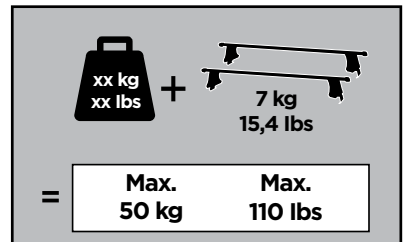

Thule Rapid System Kit 1322

> Instructions

FORD Fiesta, 3-dr Hatchback, 03-05, 06-08

ISO 11154-E

141322

C.20121003
519-1322-01

Bring your life
thule.com