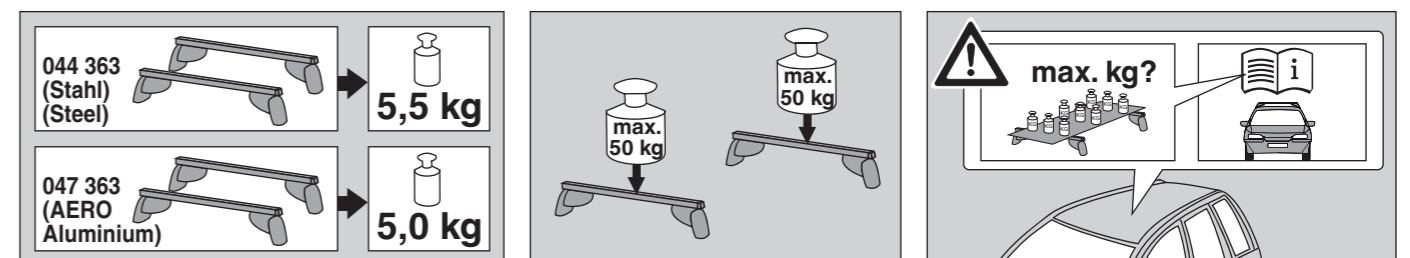

Atera
MADE IN GERMANY

Atera GmbH
Im Herrach 1
D-88299 Leutkirch
Internet: www.atera.de

© ATERA GmbH
Ref.-Nr.: 044 363_096454436300_992570050200
Ref.-Nr.: 047 363_096454736300_992570050200
Stand/State: 13/02/2019 – Rev 00 Ver 00