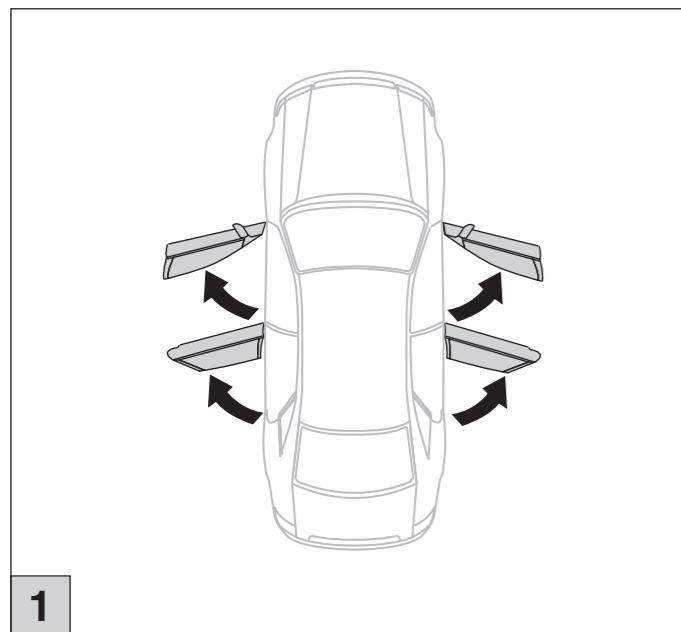

Atera SIGNO

Ford Focus 08/2018 –
(5-türig/doors/portes)

Atera SIGNO

Ford Focus 08/2018 –
(5-türig/doors/portes)