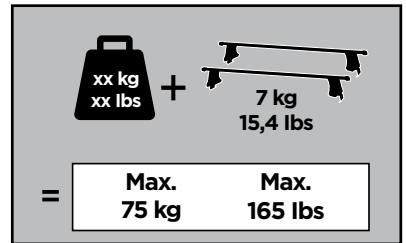

Thule Rapid System Kit 1463

> Instructions

RENAULT Laguna (III), 5-dr Hatchback, 07-15

ISO 11154-E

127 x2

925 x2

x1

276 x2

926 x2

x1

1

	X (scale)	X (mm)	X (inch)
RENAULT Laguna (III), 5-dr Hatchback, 07-15	37	1021	40 1/4

	Y (scale)	Y (mm)	Y (inch)
RENAULT Laguna (III), 5-dr Hatchback, 07-15	36,5	1016	40

2

RENAULT Laguna (III), 5-dr Hatchback, 07-15

3

	W (mm)	Z (mm)	W (inch)	Z (inch)
RENAULT Laguna (III), 5-dr Hatchback, 07-15	242	758	9 1/2	29 7/8