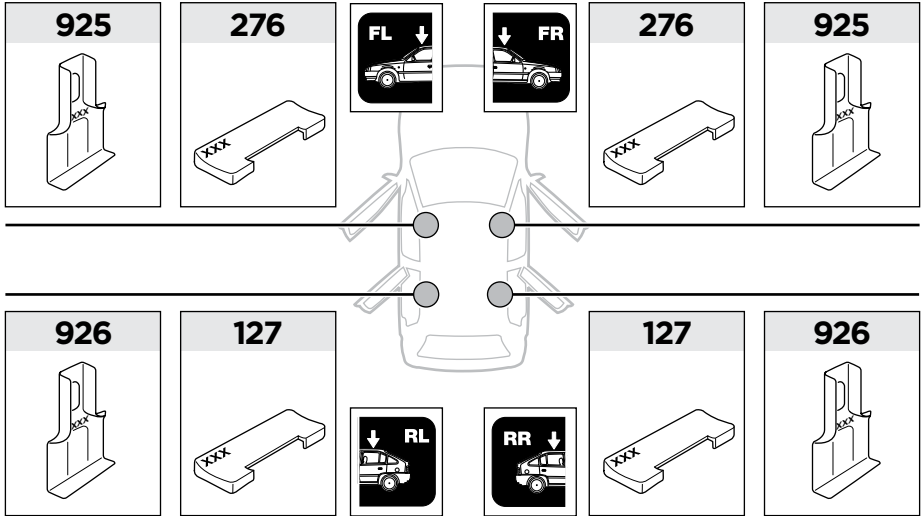

926 x2

x1

1

	X (scale)	X (mm)	X (inch)
RENAULT Laguna (III), 5-dr Hatchback, 07-15	37	1021	40 1/4

	Y (scale)	Y (mm)	Y (inch)
RENAULT Laguna (III), 5-dr Hatchback, 07-15	36,5	1016	40

2

RENAULT Laguna (III), 5-dr Hatchback, 07-15

3

	W (mm)	Z (mm)	W (inch)	Z (inch)
RENAULT Laguna (III), 5-dr Hatchback, 07-15	242	758	9 1/2	29 7/8