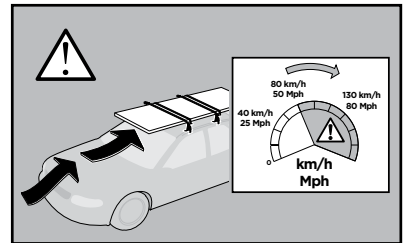

Thule Rapid System Kit 1463

> Instructions

RENAULT Laguna (III), 5-dr Hatchback, 07-15

ISO 11154-E