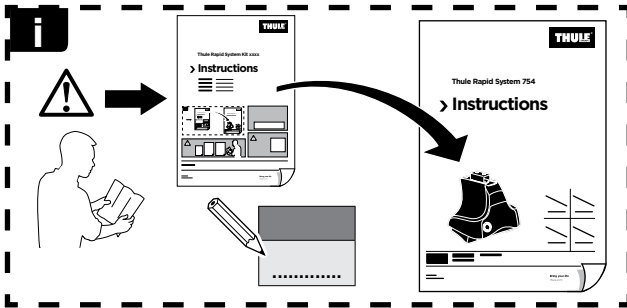

Thule Rapid System Kit 1463

> Instructions

RENAULT Laguna (III), 5-dr Hatchback, 07-15

ISO 11154-E

127 x2

925 x2

x1

276 x2

926 x2

x1

1

	X (scale)	X (mm)	X (inch)
RENAULT Laguna (III), 5-dr Hatchback, 07-15	37	1021	40 1/4

	Y (scale)	Y (mm)	Y (inch)
RENAULT Laguna (III), 5-dr Hatchback, 07-15	36,5	1016	40

2

RENAULT Laguna (III), 5-dr Hatchback, 07-15