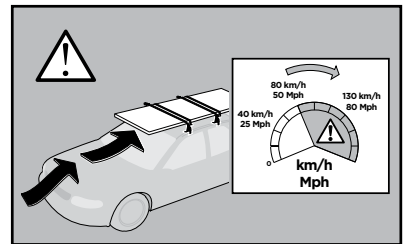

# > Instructions

**PEUGEOT 208**, 3-dr Hatchback, 12-

**PEUGEOT 208**, 5-dr Hatchback, 12-

ISO 11154-E

**141687**

C.20120611  
519-1687-01

**Bring your life**

thule.com