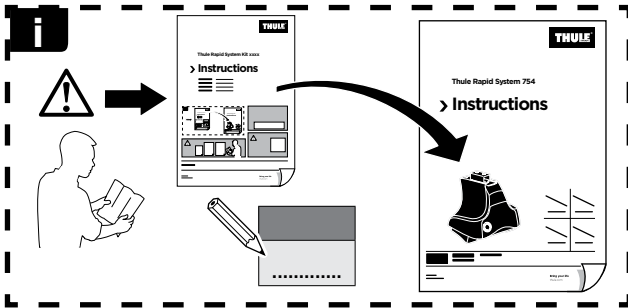

# > Instructions

**PEUGEOT 208**, 3-dr Hatchback, 12-

**PEUGEOT 208**, 5-dr Hatchback, 12-

ISO 11154-E

**141687**

C.20120611  
519-1687-01

**Bring your life**

thule.com