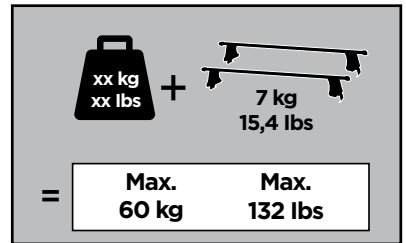

# > Instructions

**PEUGEOT 208**, 3-dr Hatchback, 12-

**PEUGEOT 208**, 5-dr Hatchback, 12-

ISO 11154-E

**141687**

C.20120611  
519-1687-01

**Bring your life**

thule.com

# 1

	X (scale)	X (mm)	X (inch)
<b>PEUGEOT 208, 3-dr Hatchback, 12-</b>	<b>34</b>	<b>991</b>	<b>39</b>
<b>PEUGEOT 208, 5-dr Hatchback, 12-</b>	<b>34</b>	<b>991</b>	<b>39</b>

	Y (scale)	Y (mm)	Y (inch)
<b>PEUGEOT 208, 3-dr Hatchback, 12-</b>	<b>32</b>	<b>971</b>	<b>38 1/4</b>
<b>PEUGEOT 208, 5-dr Hatchback, 12-</b>	<b>32</b>	<b>971</b>	<b>38 1/4</b>