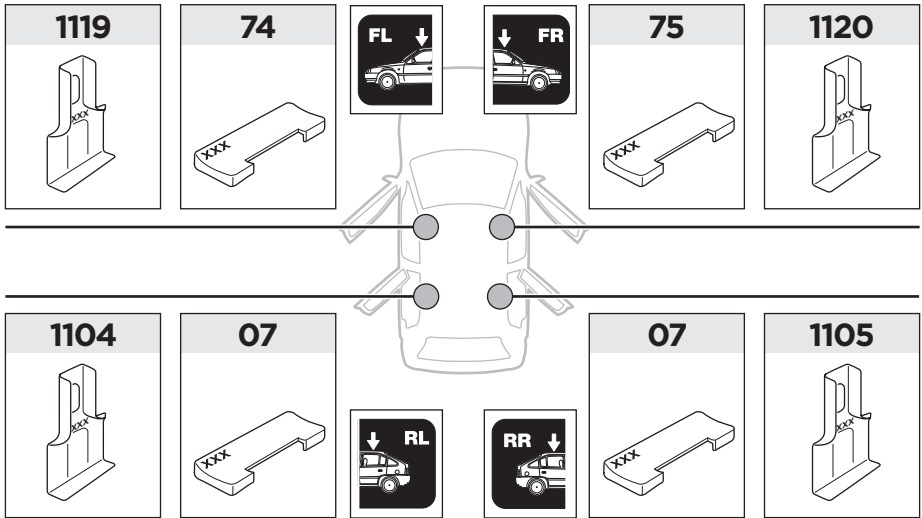

# > Instructions

**VOLVO V60**, 5-dr Estate, 11-18 / \*14-18 (Without railing)

\*North America

ISO 11154-E

- 07 x2
- 74 x1
- 75 x1

- 1104 x1
- 1105 x1
- 1119 x1
- 1120 x1

x1

x1

# 1

	X (scale)	X (mm)	X (inch)
<b>VOLVO V60</b> , 5-dr Estate, 11-18 / *14-18 (W/o railing)	<b>42</b>	<b>1071</b>	<b>42 1/8</b>

	Y (scale)	Y (mm)	Y (inch)
<b>VOLVO V60</b> , 5-dr Estate, 11-18 / *14-18 (W/o railing)	<b>36</b>	<b>1011</b>	<b>39 3/4</b>

**2**

**VOLVO V60**, 5-dr Estate, 11-18 / \*14-18 (Without railing)

**3**

	W (mm)	Z (mm)	W (inch)	Z (inch)
<b>VOLVO V60</b> , 5-dr Estate, 11-18 / *14-18 (W/o railing)	<b>200</b>	<b>770</b>	<b>7 <sup>7</sup>/<sub>8</sub></b>	<b>30 <sup>3</sup>/<sub>8</sub></b>