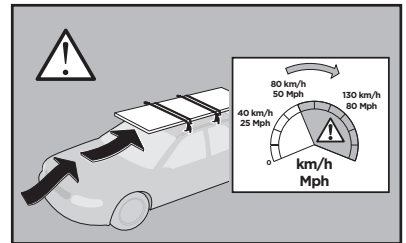

Thule Rapid System Kit 1673

> Instructions

VOLVO V60, 5-dr Estate, 11-18 / *14-18 (Without railing)

*North America

ISO 11154-E