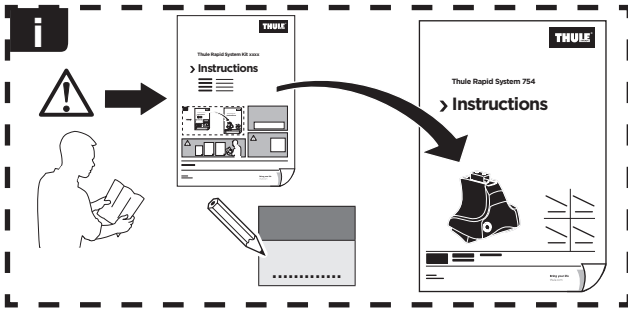

# > Instructions

**VOLVO V60**, 5-dr Estate, 11-18 / \*14-18 (Without railing)

\*North America

ISO 11154-E

- 07 x2
- 74 x1
- 75 x1

- 1104 x1
- 1105 x1
- 1119 x1
- 1120 x1

x1

x1