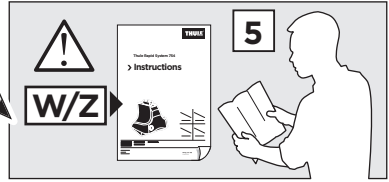

3

	W (mm)	Z (mm)	W (inch)	Z (inch)
VOLVO V60, 5-dr Estate, 11-18 / *14-18 (W/o railing)	200	770	7 ⁷/₈	30 ³/₈