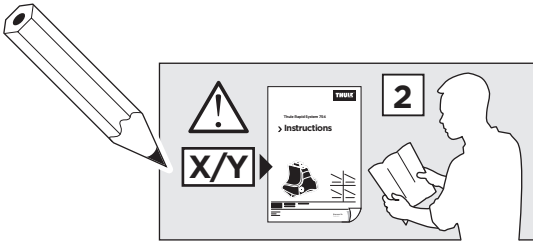

# > Instructions

**VOLVO V60**, 5-dr Estate, 11-18 / \*14-18 (Without railing)

\*North America

ISO 11154-E

- 07 x2
- 74 x1
- 75 x1

- 1104 x1
- 1105 x1
- 1119 x1
- 1120 x1

x1

x1

# 1

	X (scale)	X (mm)	X (inch)
<b>VOLVO V60</b> , 5-dr Estate, 11-18 / *14-18 (W/o railing)	<b>42</b>	<b>1071</b>	<b>42 1/8</b>

	Y (scale)	Y (mm)	Y (inch)
<b>VOLVO V60</b> , 5-dr Estate, 11-18 / *14-18 (W/o railing)	<b>36</b>	<b>1011</b>	<b>39 3/4</b>