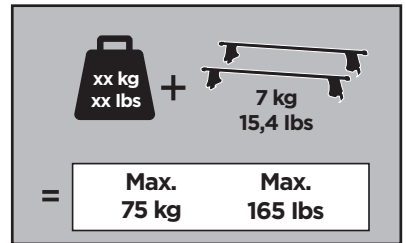

# > Instructions

**VOLVO V60**, 5-dr Estate, 11-18 / \*14-18 (Without railing)

\*North America

ISO 11154-E

- 07 x2
- 74 x1
- 75 x1

- 1104 x1
- 1105 x1
- 1119 x1
- 1120 x1

x1

x1

# 1

	X (scale)	X (mm)	X (inch)
<b>VOLVO V60</b> , 5-dr Estate, 11-18 / *14-18 (W/o railing)	<b>42</b>	<b>1071</b>	<b>42 1/8</b>

	Y (scale)	Y (mm)	Y (inch)
<b>VOLVO V60</b> , 5-dr Estate, 11-18 / *14-18 (W/o railing)	<b>36</b>	<b>1011</b>	<b>39 3/4</b>

**2**

**VOLVO V60**, 5-dr Estate, 11-18 / \*14-18 (Without railing)

**3**

	W (mm)	Z (mm)	W (inch)	Z (inch)
<b>VOLVO V60</b> , 5-dr Estate, 11-18 / *14-18 (W/o railing)	<b>200</b>	<b>770</b>	<b>7 <sup>7</sup>/<sub>8</sub></b>	<b>30 <sup>3</sup>/<sub>8</sub></b>