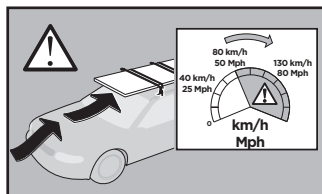

**MERCEDES CLS Shooting Brake (X218)**, 5-dr Estate, 12-

**MERCEDES CLS (C218)**, 4-dr Coupé, 10-

\*North America

This kit is only for vehicles with fixpoint and without glass roof.

ISO 11154-E

183049

C.20170627  
509-3049-15