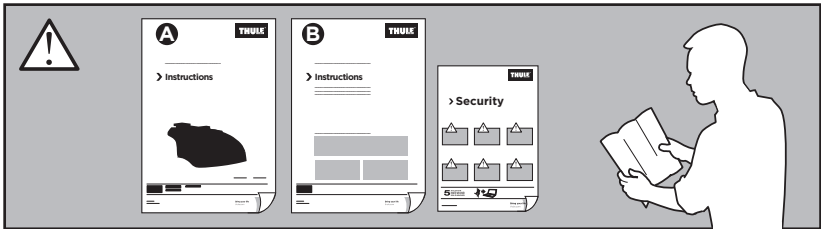

***North America**

This kit is only for vehicles with fixpoint mounting.

	+		5 kg 11 lbs
Mondeo, Atenza, CX-5	=	Max.	75 kg / 165 lbs
CX-7, CX-9, Axela, Mazda 3, Mazda 6	=		
MAZDA Demio, MAZDA 2	=	Max.	50 kg / 110 lbs