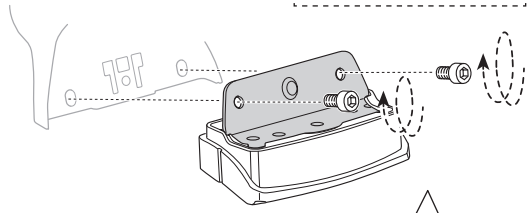

2

A

B

EN Only a few turns
DE Nur wenige Umdrehungen
FR Quelques tours uniquement
NL Slechts enkele slagen
IT Solo qualche giro
ES Sólo algunas vueltas
PT Noções básicas
SV Endast några varv
DK Kun nogle få omgange
NE Bare noen få omdreinger
FI Vain muutama kierros
ET Ainult mõni pööre
LV Tikai dažī apgriezieni
LT Tik keli pasukimai
PL Wystarczy kilka obrotów
RU Только несколько оборотов

UK Лише декілька обертів
BG Само няколко завъртания
CS Pouze několik otáček
SK Len niekoľko otáčok
SL Le nekaj obratov
HR/BiH Samo nekoliko okreta
RO Doar câteva rotiri
HU Csak néhány fordítás
EL Μόνο λίγες περιστροφές
TR Yalnızca birkaç tur

بعض دورات فقط

AR

רק מספר סיבובים

HE

ZH 仅几圈
JA 2～3回転のみ
KO 몇 번만 돌리면 됨
TH เพียงสองสามรอบ

3

x1