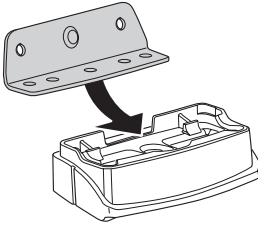

2

A

B

EN Only a few turns
DE Nur wenige Umdrehungen
FR Quelques tours uniquement
NL Slechts enkele slagen
IT Solo qualche giro
ES Sólo algunas vueltas
PT Noções básicas
SV Endast några varv
DK Kun nogle få omgange
NE Bare noen få omdreinger
FI Vain muutama kierros
ET Ainult mõni pööre
LV Tikai dažī apgriezieni
LT Tik keli pasukimai
PL Wystarczy kilka obrotów
RU Только несколько оборотов

UK Лише декілька обертів
BG Само няколко завъртания
CS Pouze několik otáček
SK Len niekoľko otáčok
SL Le nekaj obratov
HR/BiH Samo nekoliko okreta
RO Doar câteva rotiri
HU Csak néhány fordítás
EL Μόνο λίγες περιστροφές
TR Yalnızca birkaç tur

بعض دورات فقط

AR

רק מספר סיבובים

HE

ZH 仅几圈
JA 2～3回転のみ
KO 몇 번만 돌리면 됨
TH เพียงสองสามรอบ

3

x1