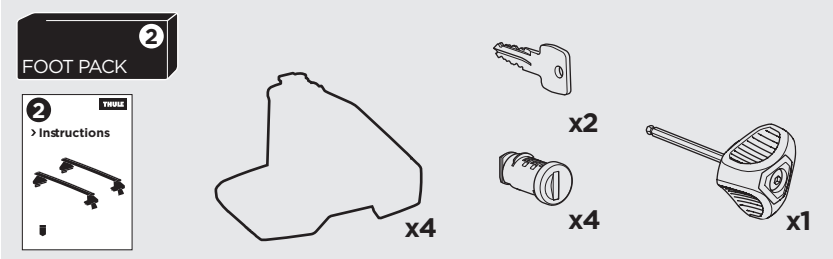

## Kit 5002

MAZDA 3, 4-dr Sedan, 14-  
MAZDA 3, 5-dr Hatchback, 14-

ISO 11154-E

THULE WingBar Evo	THULE WingBar Edge	THULE WingBar	THULE SquareBar	Evo X (scale)	Edge X (scale)
MAZDA 3, 4-dr Sedan, 14-				46,5	D
MAZDA 3, 5-dr Hatchback, 14-				47	C

THULE ProBar	THULE SlideBar	X (mm/inch)
MAZDA 3, 4-dr Sedan, 14-		1116 mm / 43 7/8"
MAZDA 3, 5-dr Hatchback, 14-		1121 mm / 44"

THULE WingBar Evo	THULE WingBar Edge	THULE WingBar	THULE SquareBar	Evo Y (scale)	Edge Y (scale)
MAZDA 3, 4-dr Sedan, 14-				41,5	N
MAZDA 3, 5-dr Hatchback, 14-				41,5	N

THULE ProBar	THULE SlideBar	Y (mm/inch)
MAZDA 3, 4-dr Sedan, 14-		1066 mm / 42"
MAZDA 3, 5-dr Hatchback, 14-		1066 mm / 41 7/8"

	W (mm/inch)	Z (mm/inch)
MAZDA 3, 4-dr Sedan, 14-	725 mm / 28 1/2"	200 mm / 7 7/8"
MAZDA 3, 5-dr Hatchback, 14-	735 mm / 28 7/8"	200 mm / 7 7/8"