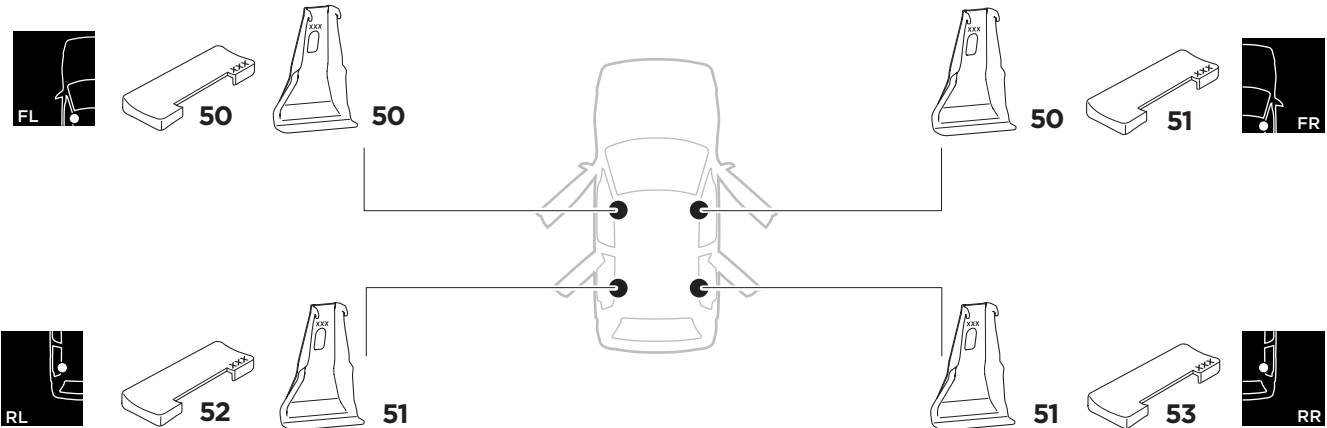

## Kit 5002

MAZDA 3, 4-dr Sedan, 14-  
MAZDA 3, 5-dr Hatchback, 14-

ISO 11154-E

THULE WingBar Evo	THULE WingBar Edge	THULE WingBar	THULE SquareBar	Evo X (scale)	Edge X (scale)
MAZDA 3, 4-dr Sedan, 14-				46,5	D
MAZDA 3, 5-dr Hatchback, 14-				47	C

THULE ProBar	THULE SlideBar	X (mm/inch)
MAZDA 3, 4-dr Sedan, 14-		1116 mm / 43 7/8"
MAZDA 3, 5-dr Hatchback, 14-		1121 mm / 44"

THULE WingBar Evo	THULE WingBar Edge	THULE WingBar	THULE SquareBar	Evo Y (scale)	Edge Y (scale)
MAZDA 3, 4-dr Sedan, 14-				41,5	N
MAZDA 3, 5-dr Hatchback, 14-				41,5	N

THULE ProBar	THULE SlideBar	Y (mm/inch)
MAZDA 3, 4-dr Sedan, 14-		1066 mm / 42"
MAZDA 3, 5-dr Hatchback, 14-		1066 mm / 41 7/8"

	W (mm/inch)	Z (mm/inch)
MAZDA 3, 4-dr Sedan, 14-	725 mm / 28 1/2"	200 mm / 7 7/8"
MAZDA 3, 5-dr Hatchback, 14-	735 mm / 28 7/8"	200 mm / 7 7/8"