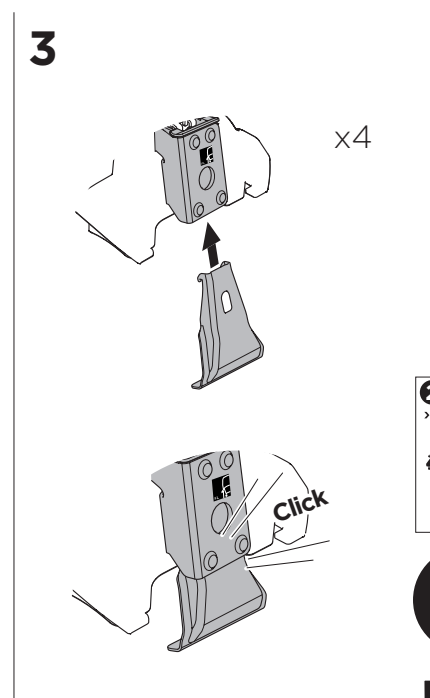

## Kit 5002

MAZDA 3, 4-dr Sedan, 14-  
MAZDA 3, 5-dr Hatchback, 14-

ISO 11154-E

THULE WingBar Evo	THULE WingBar Edge	THULE WingBar	THULE SquareBar	Evo X (scale)	Edge X (scale)
MAZDA 3, 4-dr Sedan, 14-				46,5	D
MAZDA 3, 5-dr Hatchback, 14-				47	C