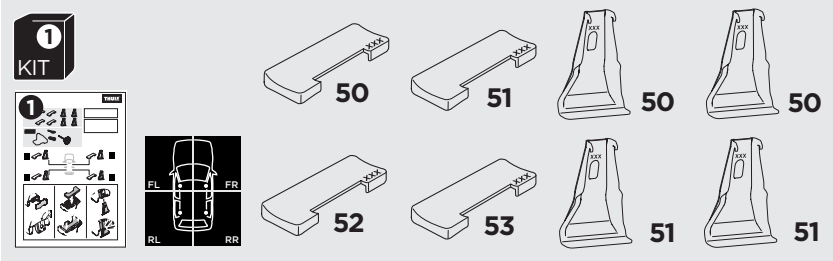

## Kit 5002

MAZDA 3, 4-dr Sedan, 14-  
MAZDA 3, 5-dr Hatchback, 14-

ISO 11154-E

THULE WingBar Evo	THULE WingBar Edge	THULE WingBar	THULE SquareBar	Evo X (scale)	Edge X (scale)
MAZDA 3, 4-dr Sedan, 14-				46,5	D
MAZDA 3, 5-dr Hatchback, 14-				47	C

THULE ProBar	THULE SlideBar	X (mm/inch)
MAZDA 3, 4-dr Sedan, 14-		1116 mm / 43 7/8"
MAZDA 3, 5-dr Hatchback, 14-		1121 mm / 44"

THULE WingBar Evo	THULE WingBar Edge	THULE WingBar	THULE SquareBar	Evo Y (scale)	Edge Y (scale)
MAZDA 3, 4-dr Sedan, 14-				41,5	N
MAZDA 3, 5-dr Hatchback, 14-				41,5	N

THULE ProBar	THULE SlideBar	Y (mm/inch)
MAZDA 3, 4-dr Sedan, 14-		1066 mm / 42"
MAZDA 3, 5-dr Hatchback, 14-		1066 mm / 41 7/8"

	W (mm/inch)	Z (mm/inch)
MAZDA 3, 4-dr Sedan, 14-	725 mm / 28 1/2"	200 mm / 7 7/8"
MAZDA 3, 5-dr Hatchback, 14-	735 mm / 28 7/8"	200 mm / 7 7/8"