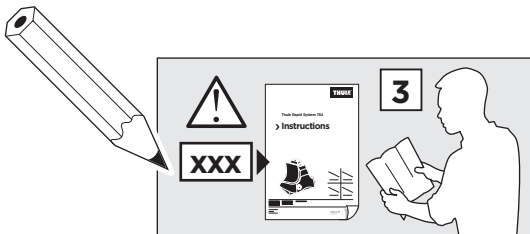

# 2

**FORD Mondeo**, 4-dr Sedan, 01-07

**FORD Mondeo**, 5-dr Hatchback, 01-07

**FORD Mondeo**, 5-dr Estate, 01-07

**FORD Mondeo ST200**, 4-dr Sedan, 02-07

**FORD Mondeo ST200**, 5-dr Hatchback, 02-07

3

	W (mm)	Z (mm)	W (inch)	Z (inch)
<b>FORD Mondeo</b> , 4-dr Sedan, 01-07	240	700	9 1/2	27 1/2
<b>FORD Mondeo</b> , 5-dr Hatchback, 01-07	240	700	9 1/2	27 1/2
<b>FORD Mondeo</b> , 5-dr Estate, 01-07	400	700	15 3/4	27 1/2
<b>FORD Mondeo ST200</b> , 4-dr Sedan, 02-07	240	700	9 1/2	27 1/2
<b>FORD Mondeo ST200</b> , 5-dr Hatchback, 02-07	240	700	9 1/2	27 1/2