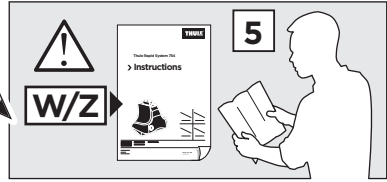

# 2

**FORD Mondeo**, 4-dr Sedan, 01-07

**FORD Mondeo**, 5-dr Hatchback, 01-07

**FORD Mondeo**, 5-dr Estate, 01-07

**FORD Mondeo ST200**, 4-dr Sedan, 02-07

**FORD Mondeo ST200**, 5-dr Hatchback, 02-07

3

	W (mm)	Z (mm)	W (inch)	Z (inch)
<b>FORD Mondeo</b> , 4-dr Sedan, 01-07	240	700	9 1/2	27 1/2
<b>FORD Mondeo</b> , 5-dr Hatchback, 01-07	240	700	9 1/2	27 1/2
<b>FORD Mondeo</b> , 5-dr Estate, 01-07	400	700	15 3/4	27 1/2
<b>FORD Mondeo ST200</b> , 4-dr Sedan, 02-07	240	700	9 1/2	27 1/2
<b>FORD Mondeo ST200</b> , 5-dr Hatchback, 02-07	240	700	9 1/2	27 1/2