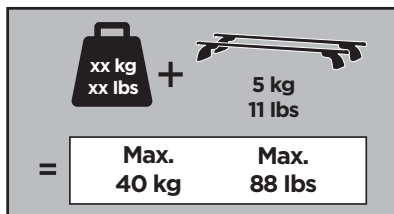

# > Instructions

**SUZUKI Swift**, 5-dr Hatchback, 10-

This kit is only for vehicles with fixpoint mounting.

ISO 11154-E

**183095**

C.20130527  
509-3095-01

**Bring your life**  
thule.com

51297