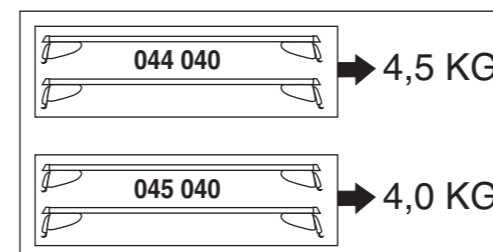

Atera® SIGNO

Seat

Ibiza
(5-türig/doors/portes)

04/2002–06/2008

Cordoba
Part-No. : 044 040

03/2003–

Atera® SIGNO

Seat Ibiza (5-türig/doors/portes) 04/2002–06/2008
Seat Cordoba 03/2003–