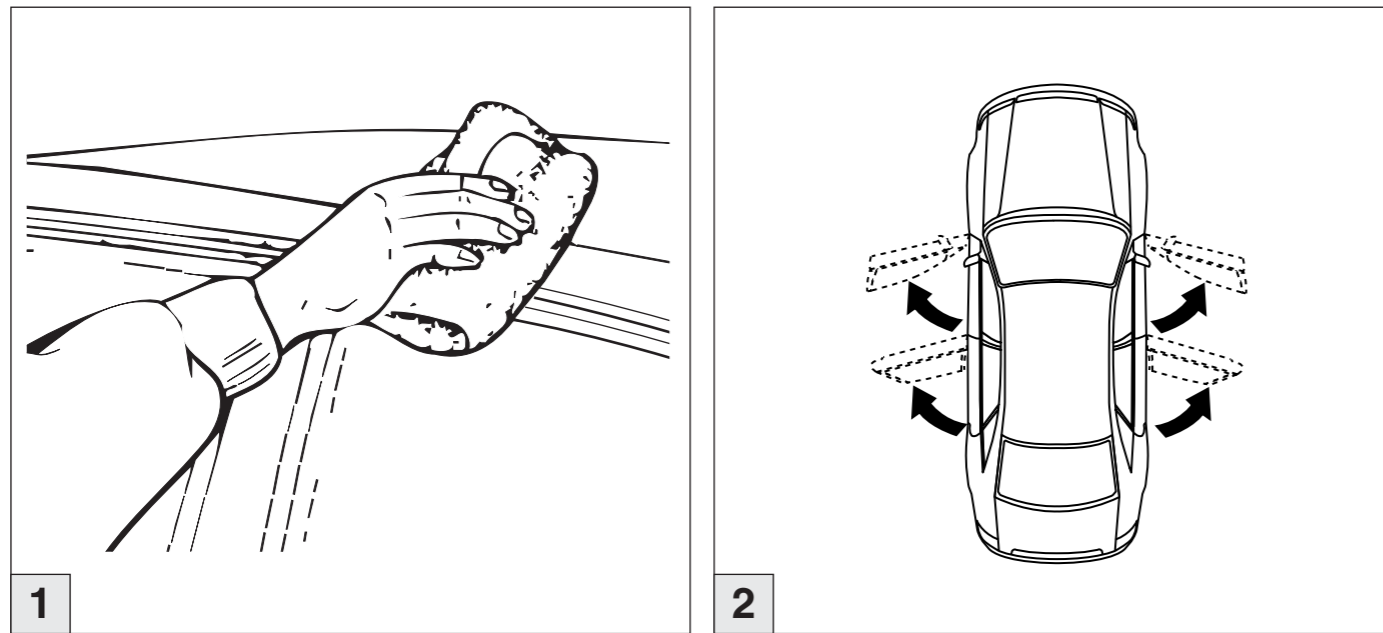

Atera® SIGNO

Seat

Ibiza
(5-türig/doors/portes)

04/2002–06/2008

Cordoba
Part-No. : 044 040

03/2003–

Atera® SIGNO

Seat Ibiza (5-türig/doors/portes) 04/2002–06/2008
Seat Cordoba 03/2003–