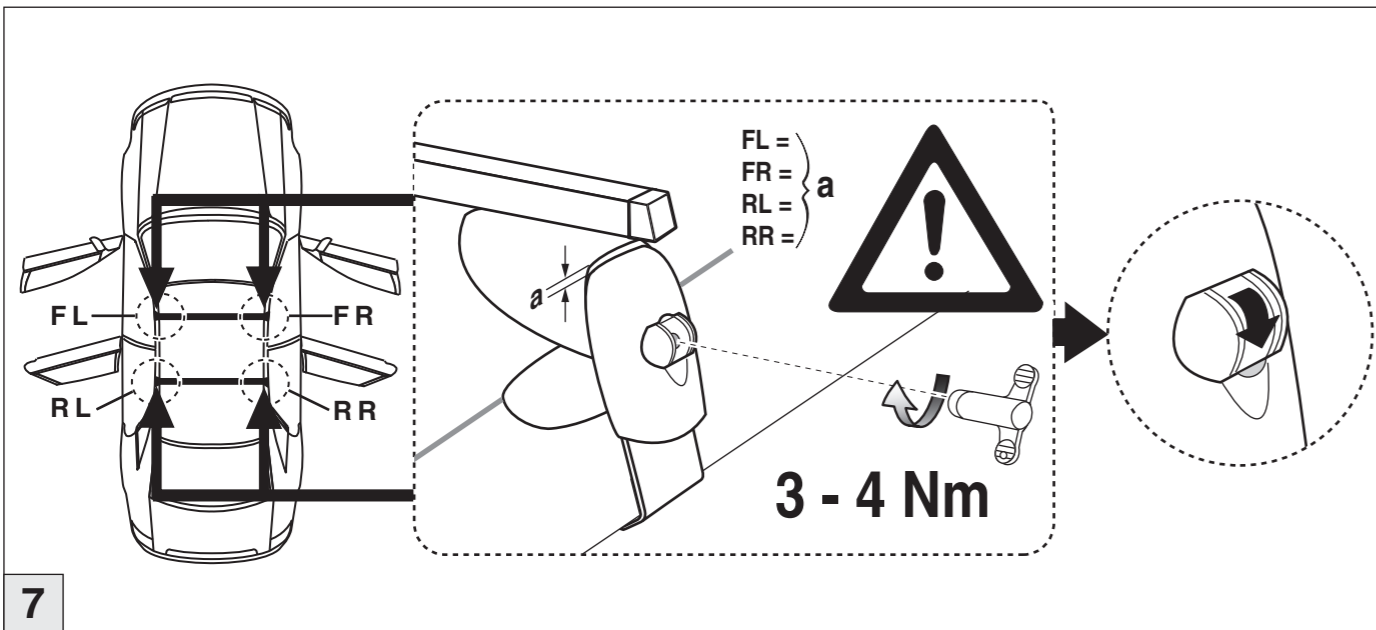

Atera® SIGNO

Seat Ibiza (5-türig/doors/portes) 04/2002–06/2008
Seat Cordoba 03/2003–