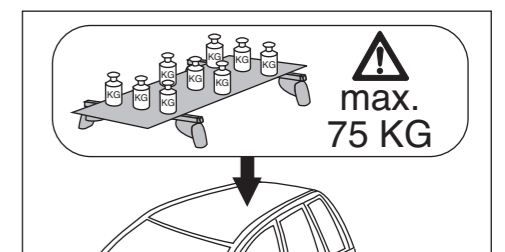

Atera® SIGNO

Seat

Ibiza
(5-türig/doors/portes)

04/2002–06/2008

Cordoba
Part-No. : 044 040

03/2003–

Atera® SIGNO

Seat Ibiza (5-türig/doors/portes) 04/2002–06/2008
Seat Cordoba 03/2003–