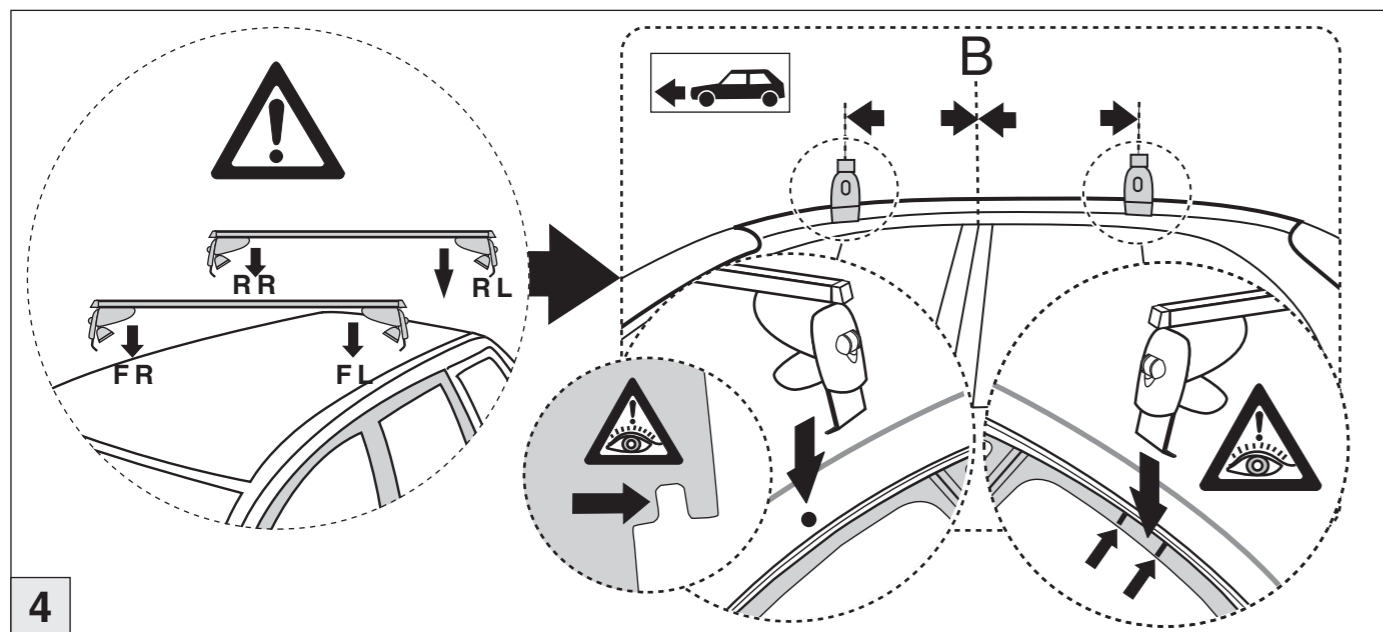

Atera® SIGNO

Seat

Ibiza
(5-türig/doors/portes)

04/2002–06/2008

Cordoba
Part-No. : 044 040

03/2003–

Atera® SIGNO

Seat Ibiza (5-türig/doors/portes) 04/2002–06/2008
Seat Cordoba 03/2003–