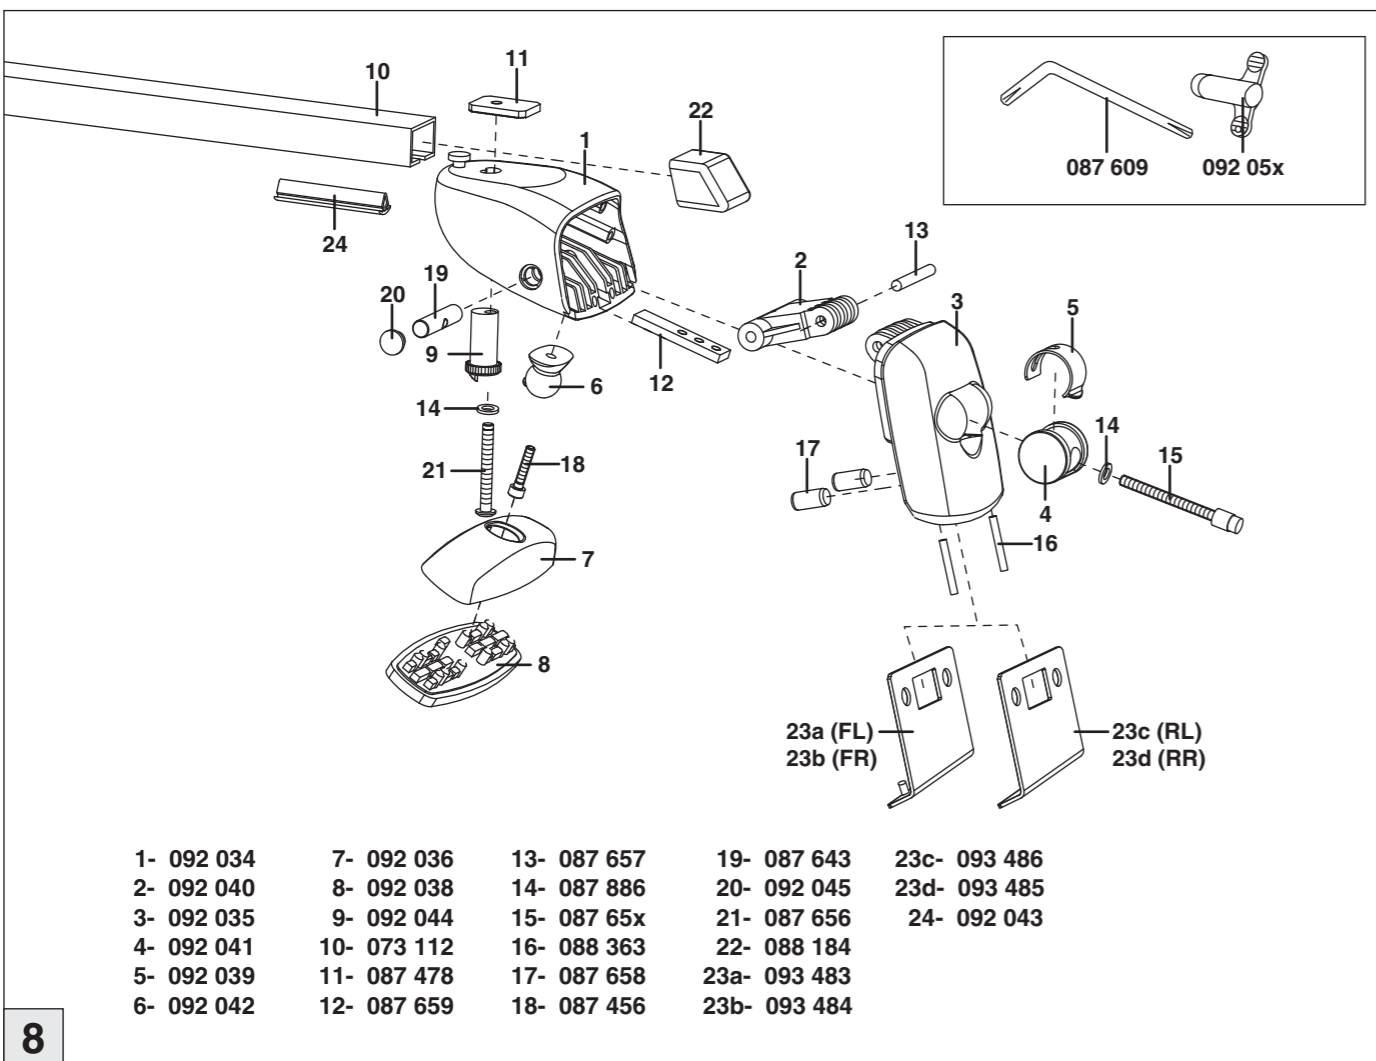

Atera® SIGNO

Seat Ibiza (5-türig/doors/portes) 04/2002–06/2008
Seat Cordoba 03/2003–

7

8

Atera®
MADE IN GERMANY

Atera GmbH
Postfach 2240
D-88192 Ravensburg
Telefon 07 51 - 76 04-0
Telefax 07 51 - 76 04-76
E-Mail: info@atera.de

Atera® SIGNO

Seat

Ibiza
(5-türig/doors/portes)

04/2002–06/2008

Cordoba
Part-No. : 044 040

03/2003–

Atera® SIGNO

Seat Ibiza (5-türig/doors/portes) 04/2002–06/2008
Seat Cordoba 03/2003–

Atera® SIGNO

Seat Ibiza (5-türig/doors/portes) 04/2002–06/2008
Seat Cordoba 03/2003–