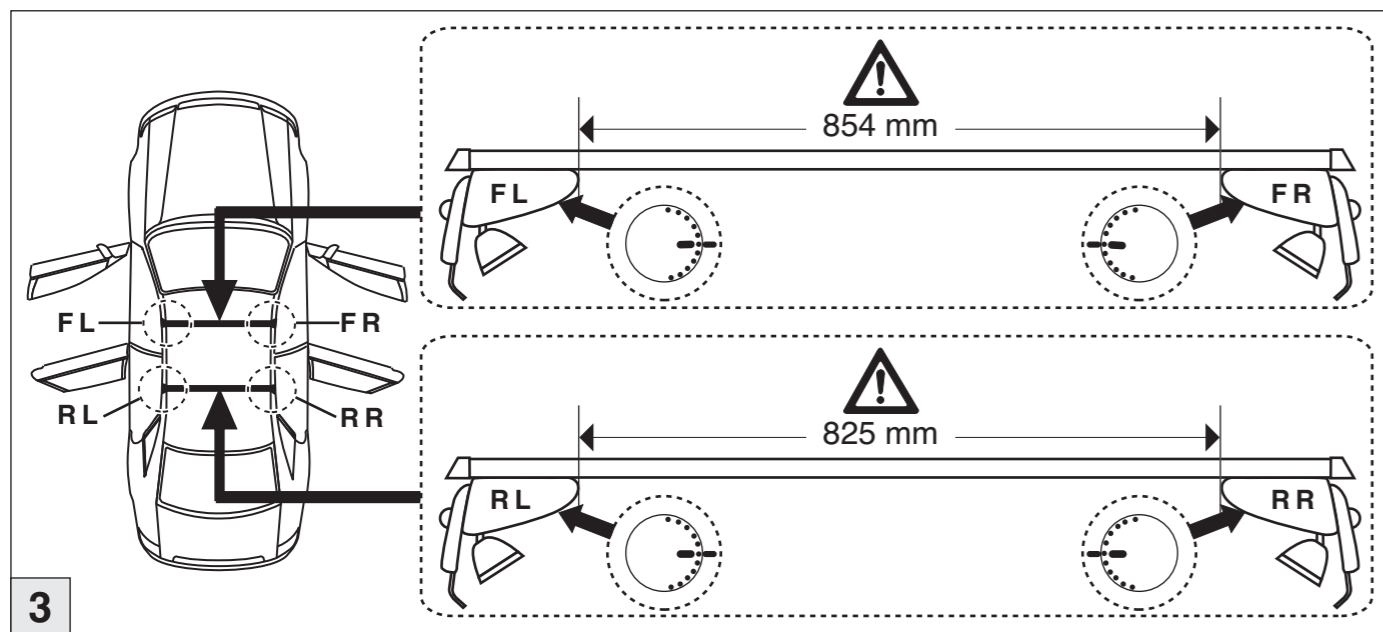

Atera® SIGNO

Seat

Ibiza
(5-türig/doors/portes)

04/2002–06/2008

Cordoba
Part-No. : 044 040

03/2003–

Atera® SIGNO

Seat Ibiza (5-türig/doors/portes) 04/2002–06/2008
Seat Cordoba 03/2003–