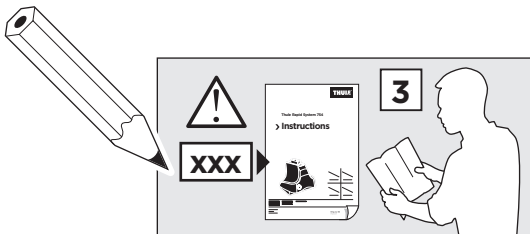

2

SEAT Ibiza ST, 5-dr Estate, 10-