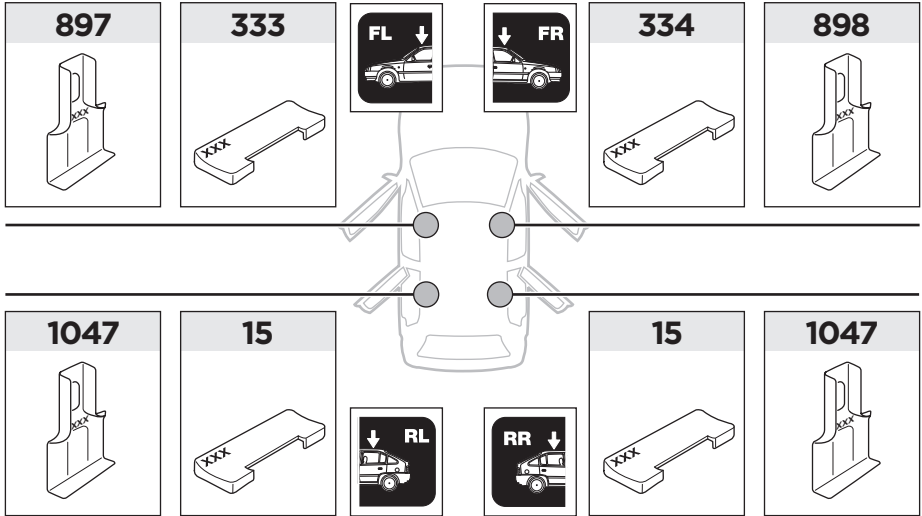

Thule Rapid System Kit 1608

> Instructions

SEAT Ibiza ST, 5-dr Estate, 10-

ISO 11154-E

15 x2

333 x1

334 x1

897 x1

1047 x2

898 x1

x1

x1

1

	X (scale)	X (mm)	X (inch)
SEAT Ibiza ST, 5-dr Estate, 10-	37	1021	40 1/4

	Y (scale)	Y (mm)	Y (inch)
SEAT Ibiza ST, 5-dr Estate, 10-	30,5	956	37 5/8

2

SEAT Ibiza ST, 5-dr Estate, 10-

3