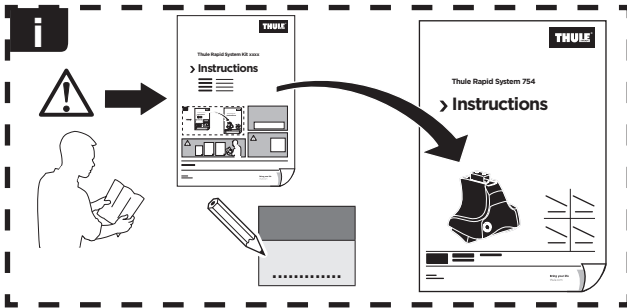

Thule Rapid System Kit 1608

> Instructions

SEAT Ibiza ST, 5-dr Estate, 10-

ISO 11154-E

15 x2

333 x1

334 x1

897 x1

1047 x2

898 x1

x1

x1

1

	X (scale)	X (mm)	X (inch)
SEAT Ibiza ST, 5-dr Estate, 10-	37	1021	40 1/4

	Y (scale)	Y (mm)	Y (inch)
SEAT Ibiza ST, 5-dr Estate, 10-	30,5	956	37 5/8

2