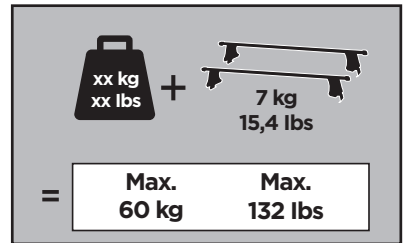

Thule Rapid System Kit 1608

> Instructions

SEAT Ibiza ST, 5-dr Estate, 10-

ISO 11154-E

15 x2

333 x1

334 x1

897 x1

1047 x2

898 x1

x1

x1

1

	X (scale)	X (mm)	X (inch)
SEAT Ibiza ST, 5-dr Estate, 10-	37	1021	40 1/4

	Y (scale)	Y (mm)	Y (inch)
SEAT Ibiza ST, 5-dr Estate, 10-	30,5	956	37 5/8

2