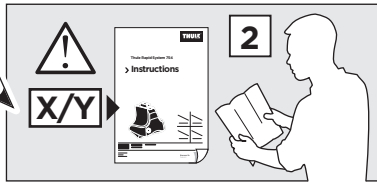

1047 x2

898 x1

x1

x1

1

	X (scale)	X (mm)	X (inch)
SEAT Ibiza ST, 5-dr Estate, 10-	37	1021	40 1/4

	Y (scale)	Y (mm)	Y (inch)
SEAT Ibiza ST, 5-dr Estate, 10-	30,5	956	37 5/8

2