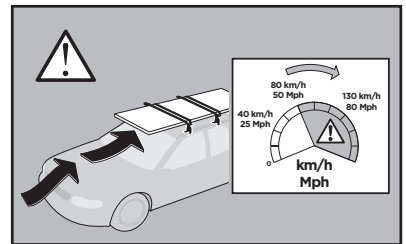

Thule Rapid System Kit 1608

> Instructions

SEAT Ibiza ST, 5-dr Estate, 10-

ISO 11154-E

15 x2

333 x1

334 x1

897 x1

1047 x2

898 x1

x1

x1

1

	X (scale)	X (mm)	X (inch)
SEAT Ibiza ST, 5-dr Estate, 10-	37	1021	40 1/4

	Y (scale)	Y (mm)	Y (inch)
SEAT Ibiza ST, 5-dr Estate, 10-	30,5	956	37 5/8

2