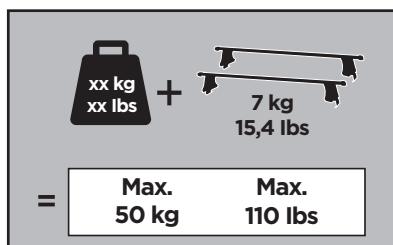

Thule Rapid System Kit 1822

> Instructions

RENAULT Twingo, 5-dr Hatchback, 14-

ISO 11154-E

141822
C.20160226
519-1822-01

Bring your life
thule.com

x1

x1

1

	X (scale)	X (mm)	X (inch)
RENAULT Twingo, 5-dr Hatchback, 14-	32,5	976	38 ³ / ₈

	Y (scale)	Y (mm)	Y (inch)
RENAULT Twingo, 5-dr Hatchback, 14-	28	931	36 ⁵ / ₈

2

RENAULT Twingo, 5-dr Hatchback, 14-

3

	W (mm)	Z (mm)	W (inch)	Z (inch)
RENAULT Twingo, 5-dr Hatchback, 14-	250	730	9 7/8	28 3/4