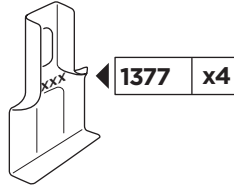

Thule Rapid System Kit 1822

> Instructions

RENAULT Twingo, 5-dr Hatchback, 14-

ISO 11154-E

141822
C.20160226
519-1822-01

Bring your life
thule.com

x1

x1

1

	X (scale)	X (mm)	X (inch)
RENAULT Twingo, 5-dr Hatchback, 14-	32,5	976	38 ³ / ₈

	Y (scale)	Y (mm)	Y (inch)
RENAULT Twingo, 5-dr Hatchback, 14-	28	931	36 ⁵ / ₈

2

RENAULT Twingo, 5-dr Hatchback, 14-

3

	W (mm)	Z (mm)	W (inch)	Z (inch)
RENAULT Twingo, 5-dr Hatchback, 14-	250	730	9 7/8	28 3/4