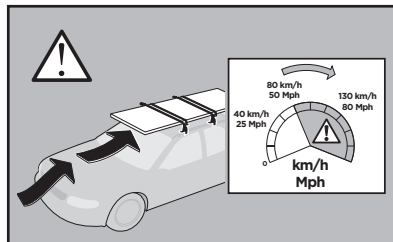

Thule Rapid System Kit 1822

> Instructions

RENAULT Twingo, 5-dr Hatchback, 14-

ISO 11154-E

141822
C.20160226
519-1822-01

Bring your life
thule.com

x1

x1

1

	X (scale)	X (mm)	X (inch)
RENAULT Twingo, 5-dr Hatchback, 14-	32,5	976	38 ³ / ₈

	Y (scale)	Y (mm)	Y (inch)
RENAULT Twingo, 5-dr Hatchback, 14-	28	931	36 ⁵ / ₈

2

RENAULT Twingo, 5-dr Hatchback, 14-

3

	W (mm)	Z (mm)	W (inch)	Z (inch)
RENAULT Twingo, 5-dr Hatchback, 14-	250	730	9 7/8	28 3/4