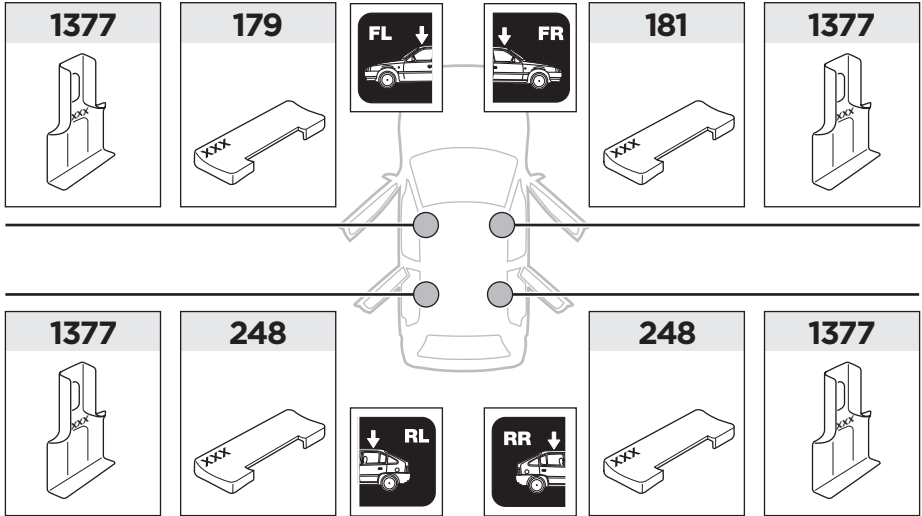

1

	X (scale)	X (mm)	X (inch)
RENAULT Twingo, 5-dr Hatchback, 14-	32,5	976	38 ³ / ₈

	Y (scale)	Y (mm)	Y (inch)
RENAULT Twingo, 5-dr Hatchback, 14-	28	931	36 ⁵ / ₈

2

RENAULT Twingo, 5-dr Hatchback, 14-

3

	W (mm)	Z (mm)	W (inch)	Z (inch)
RENAULT Twingo, 5-dr Hatchback, 14-	250	730	9 7/8	28 3/4