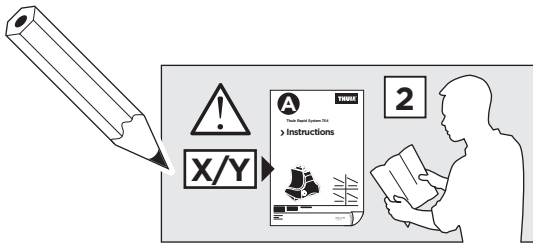

Thule Rapid System Kit 1822

> Instructions

RENAULT Twingo, 5-dr Hatchback, 14-

ISO 11154-E

141822
C.20160226
519-1822-01

Bring your life
thule.com

x1

x1

1

	X (scale)	X (mm)	X (inch)
RENAULT Twingo, 5-dr Hatchback, 14-	32,5	976	38 ³ / ₈

	Y (scale)	Y (mm)	Y (inch)
RENAULT Twingo, 5-dr Hatchback, 14-	28	931	36 ⁵ / ₈

2

RENAULT Twingo, 5-dr Hatchback, 14-

3

	W (mm)	Z (mm)	W (inch)	Z (inch)
RENAULT Twingo, 5-dr Hatchback, 14-	250	730	9 7/8	28 3/4