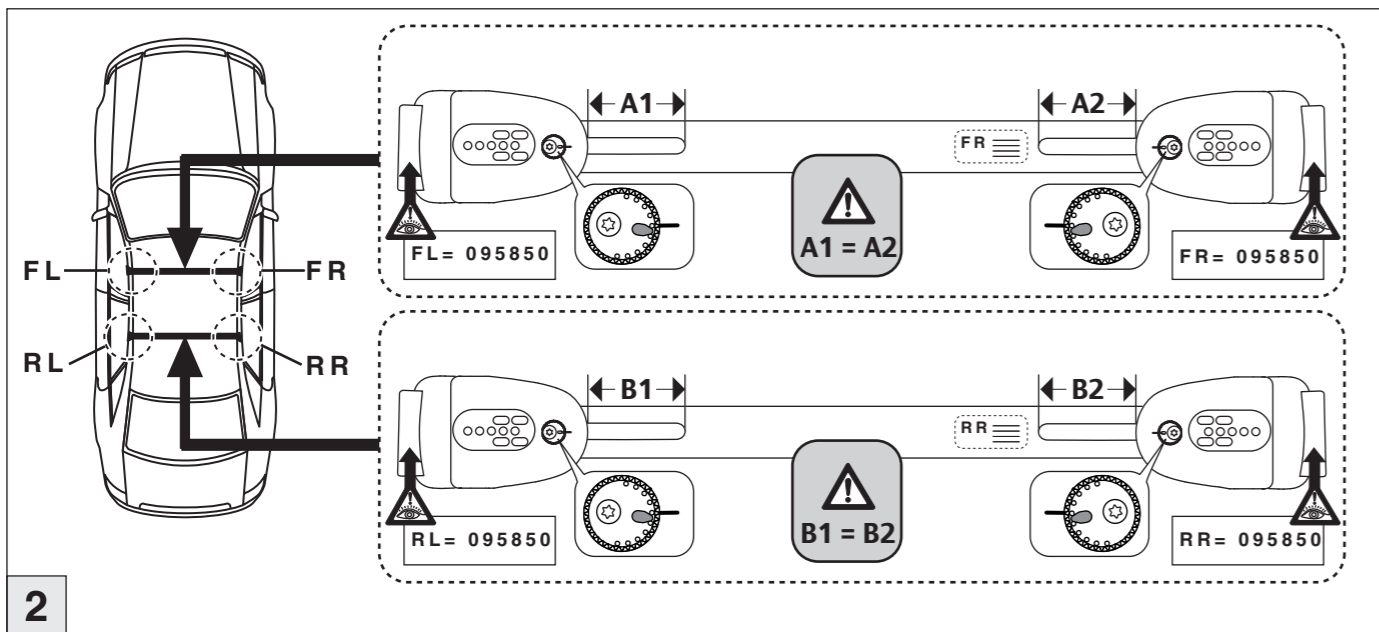

Atera SIGNO

Kia Cee'd Sportswagon 09/2012–08/2018
Kia Ceed Sportswagon 09/2018–

Hyundai ix35 03/2010–08/2015
Kia Sportage 09/2010–01/2016