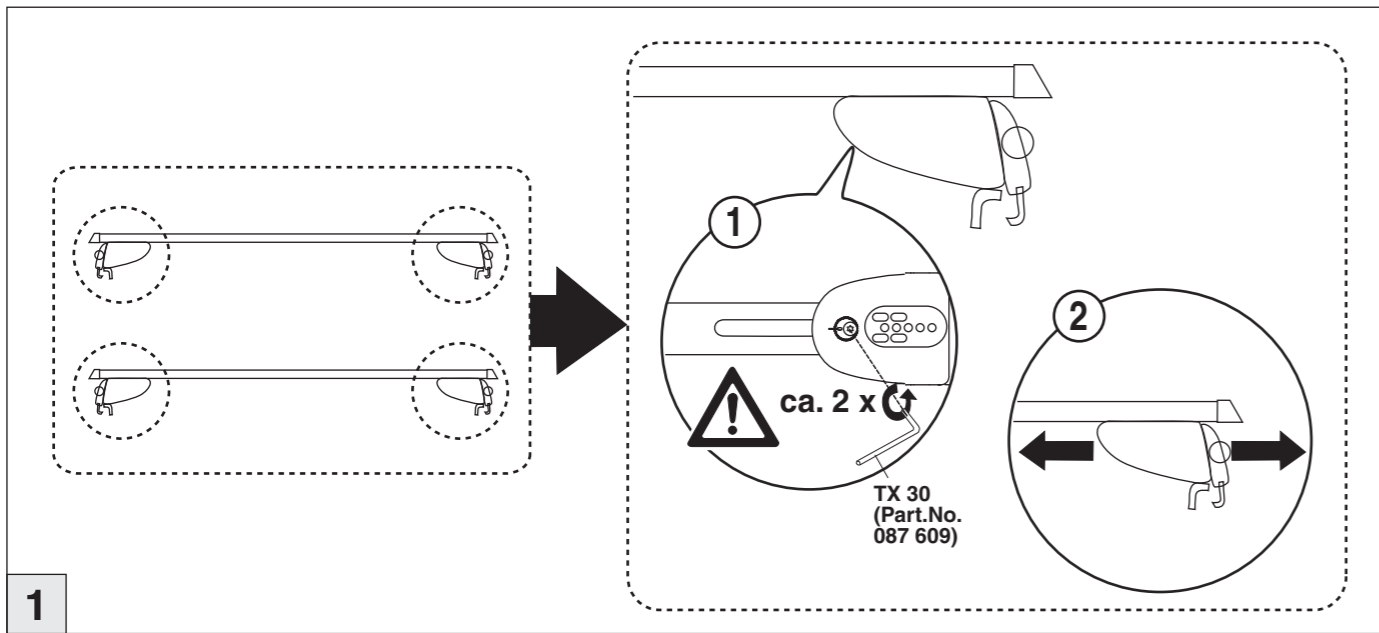

Atera SIGNO

Kia Cee'd Sportswagon 09/2012–08/2018
Kia Ceed Sportswagon 09/2018–

Hyundai ix35 03/2010–08/2015
Kia Sportage 09/2010–01/2016