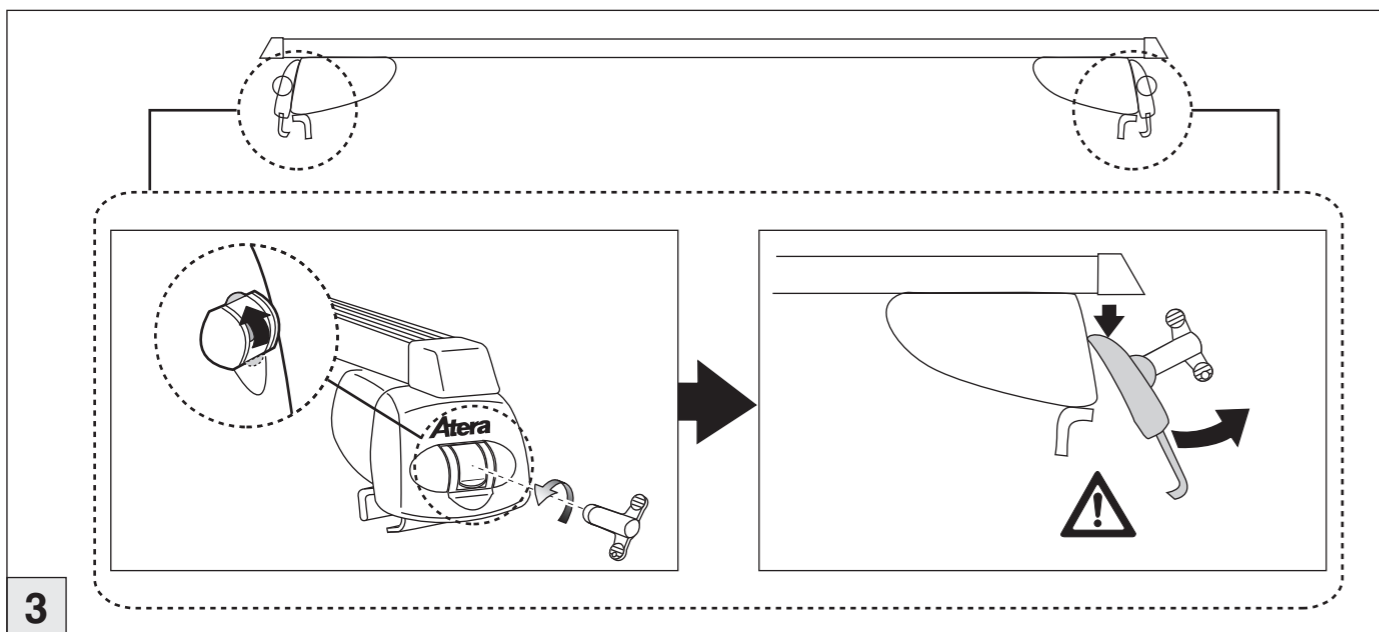

Atera SIGNO

Kia Cee'd Sportswagon 09/2012–08/2018
Kia Ceed Sportswagon 09/2018–

Hyundai ix35 03/2010–08/2015
Kia Sportage 09/2010–01/2016