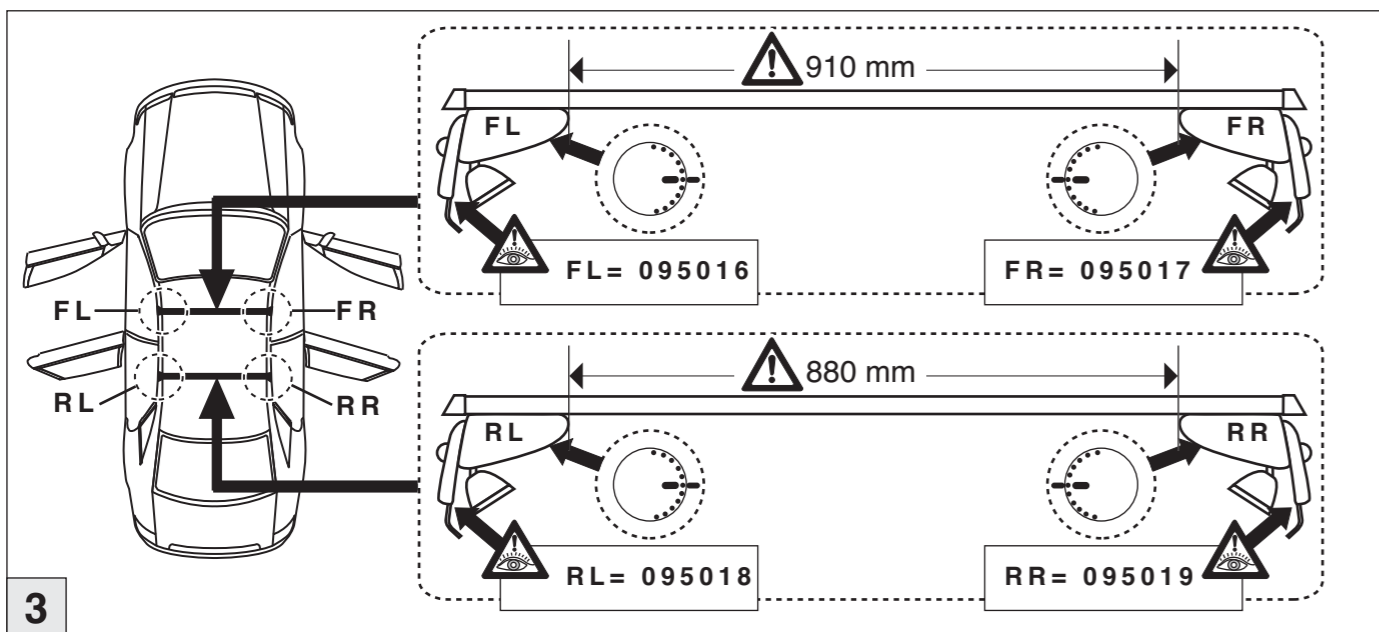

Atera SIGNO

Kia
Rio (5-türig/doors/portes) 09/2005–08/2011