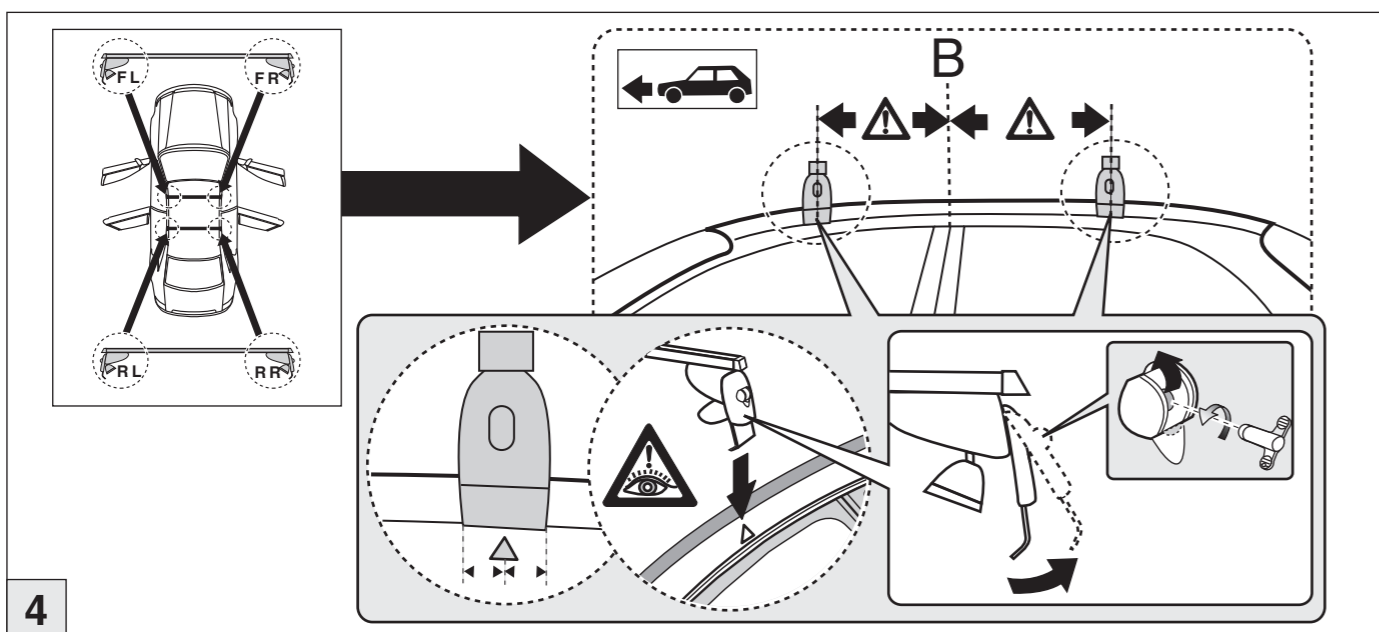

Atera SIGNO

Kia
Rio (5-türig/doors/portes) 09/2005–08/2011