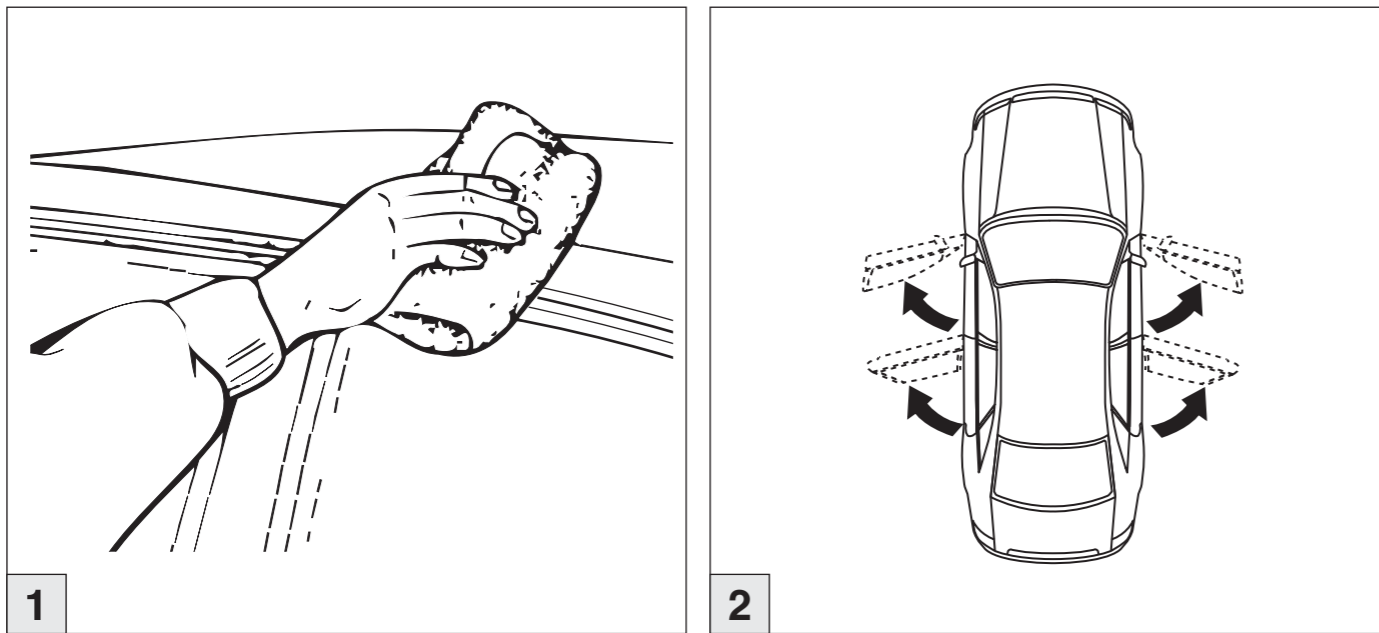

Atera SIGNO

Kia
Rio (5-türig/doors/portes) 09/2005–08/2011