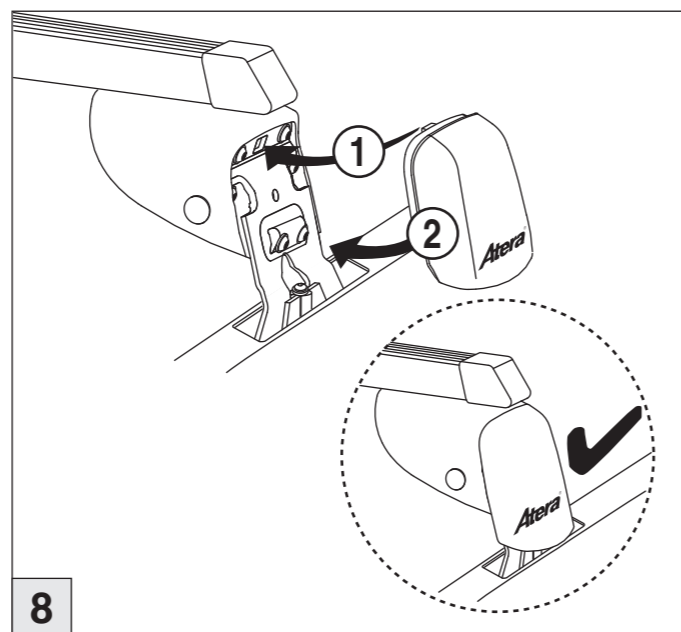

Atera SIGNO

Ford C-Max
Ford Focus (3+5-türig/doors/portes)

08/2003–11/2010
12/2004–04/2011

Ford Focus Kombi (o. Reling/without rail/sans barres) 12/2004–04/2011
Ford Focus (4-türig/doors/portes) 04/2005–04/2011

Atera SIGNO

Ford C-Max 08/2003–11/2010
Ford Focus 12/2004–04/2011
(3+5 türig/doors/portes)
Ford Focus Kombi 12/2004–04/2011
(ohne Reling/without rail/sans barres de toit)
Ford Focus 04/2005–04/2011
(4 türig/doors/portes)

Part-No. : 044 130
Part-No. : 045 130