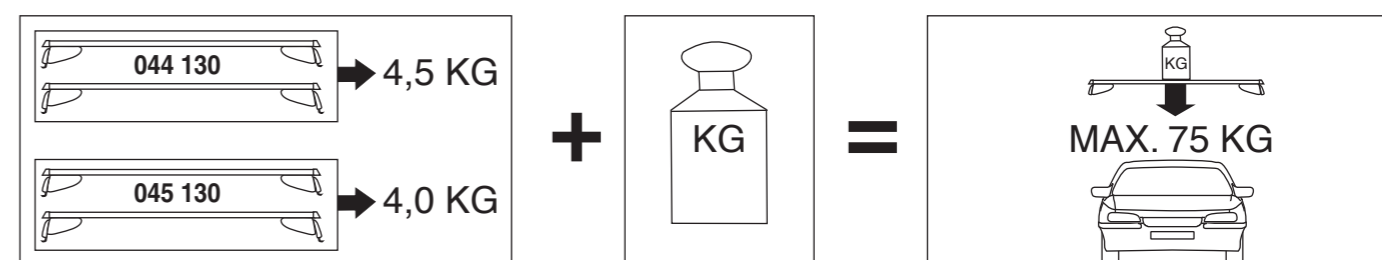

nur bei / only for Part-No.: 045 130