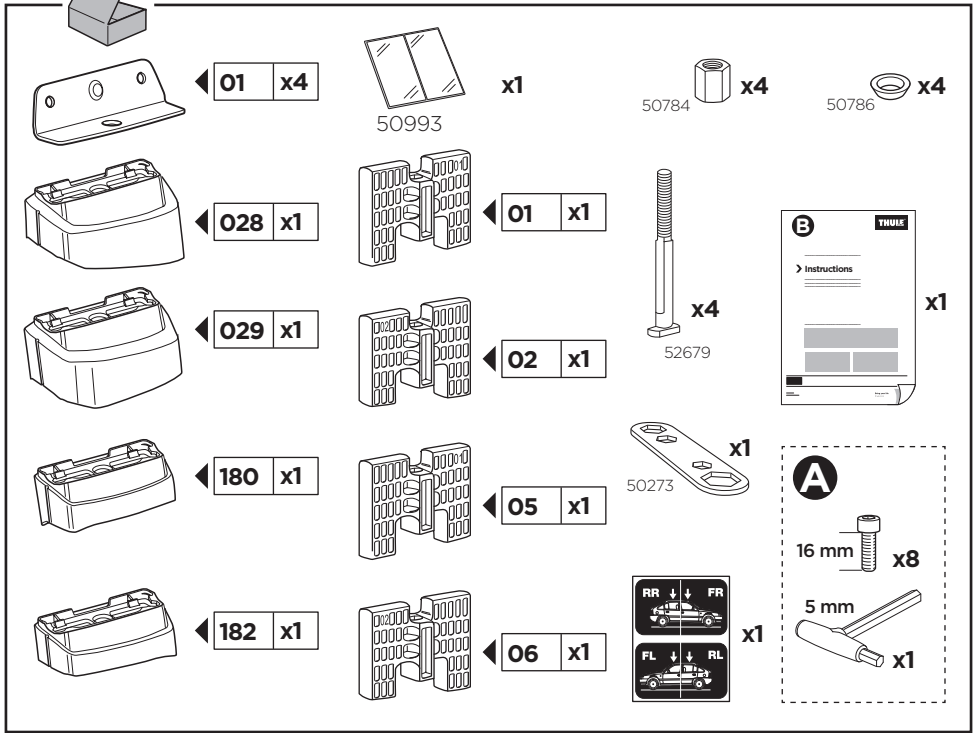

# > Instructions

MERCEDES CLA, 4-dr Coupé, 13-18, 19-

This kit is only for vehicles with fixpoint mounting.

ISO 11154-E

183125

C.20190528  
509-3125-06

Bring your life  
thule.com

**2** A**B** A 16 mm x8

01

x1

02

x1

05

x1

06

x1