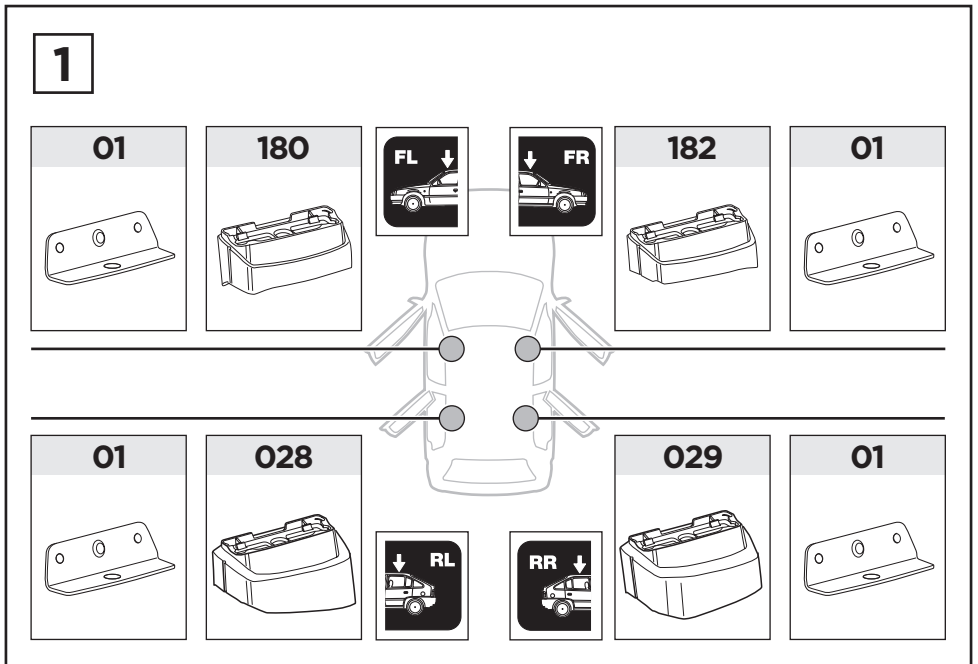

# > Instructions

MERCEDES CLA, 4-dr Coupé, 13-18, 19-

This kit is only for vehicles with fixpoint mounting.

ISO 11154-E

183125

C.20190528  
509-3125-06

Bring your life  
thule.com

**2** A**B** A 16 mm x8