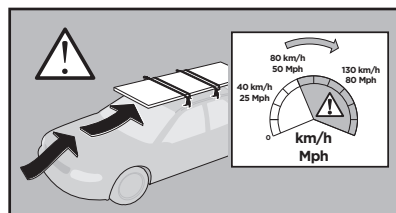

# > Instructions

MERCEDES CLA, 4-dr Coupé, 13-18, 19-

This kit is only for vehicles with fixpoint mounting.

ISO 11154-E

183125

C.20190528  
509-3125-06

Bring your life  
thule.com

**2** A**B** A 16 mm x8