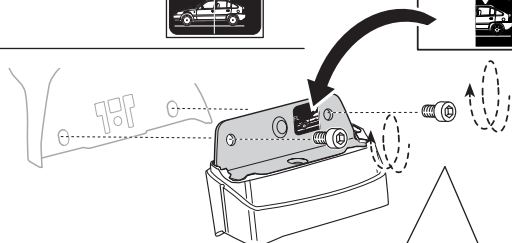

B A 16 mm x8

x1

EN Only a few turns

DE Nur wenige Umdrehungen

FR Quelques tours uniquement

NL Slechts enkele slagen

IT Solo qualche giro

ES Sólo algunas vueltas

PT Noções básicas

SV Endast några varv

DK Kun nogle få omgange

NE Bare noen få omdreinger

FI Vain muutama kierros

ET Ainult mõni pööre

LV Tikai daži apgriezieni

LT Tik keli pasukimai

PL Wystarczy kilka obrotów

RU Только несколько оборотов

UK Лише декілька обертів

BG Само няколко завъртания

CS Pouze několik otáček

SK Len niekoľko otáčok

SL Le nekaj obratov

HR/BiH Samo nekoliko okreta

RO Doar câteva rotiri

HU Csak néhány fordítás

EL Μόνο λίγες περιστροφές

TR Yalnızca birkaç tur

AR بعض دورات فقط

HE רק מספר סיבובים

ZH 仅几圈

JA 2~3回転のみ

KO 몇 번만 돌리면 됨

TH เพียงสองสามรอบ

3

01

x1

02

x1

05

x1

06

x1

x1