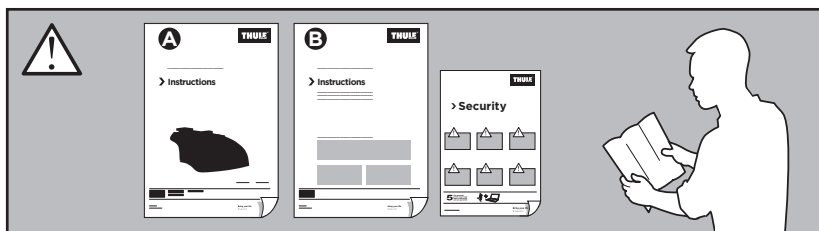

# > Instructions

MERCEDES CLA, 4-dr Coupé, 13-18, 19-

This kit is only for vehicles with fixpoint mounting.

ISO 11154-E

183125

C.20190528  
509-3125-06

Bring your life  
thule.com

**2** A**B** A 16 mm x8