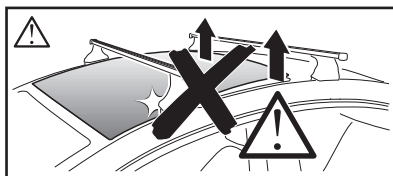

# > Instructions

MERCEDES CLA, 4-dr Coupé, 13-18, 19-

This kit is only for vehicles with fixpoint mounting.

ISO 11154-E

183125

C.20190528  
509-3125-06

Bring your life  
thule.com

**2** A**B** A 16 mm x8