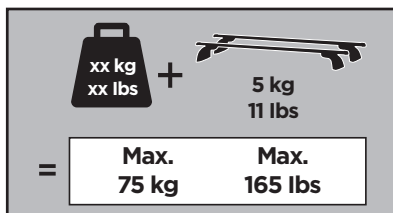

# > Instructions

MERCEDES CLA, 4-dr Coupé, 13-18, 19-

This kit is only for vehicles with fixpoint mounting.

ISO 11154-E

183125

C.20190528  
509-3125-06

Bring your life  
thule.com

**2** A**B** A 16 mm x8