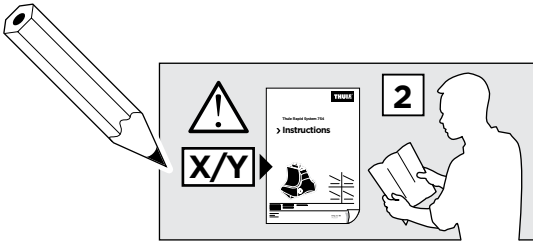

**Bring your life**

thule.com

137 x4

591 x2

595 x2

x1

x1

# 1

	X (scale)	X (mm)	X (inch)
<b>BMW 5-Series, 4-dr Sedan, 04-09</b>	<b>36,5</b>	<b>1016</b>	<b>40</b>
<b>BMW 5-Series, 5-dr Touring, 04-09 (without railing)</b>	<b>36,5</b>	<b>1016</b>	<b>40</b>
<b>BMW 5-Series, 5-dr Wagon, *04-10 (without railing)</b>	<b>36,5</b>	<b>1016</b>	<b>40</b>