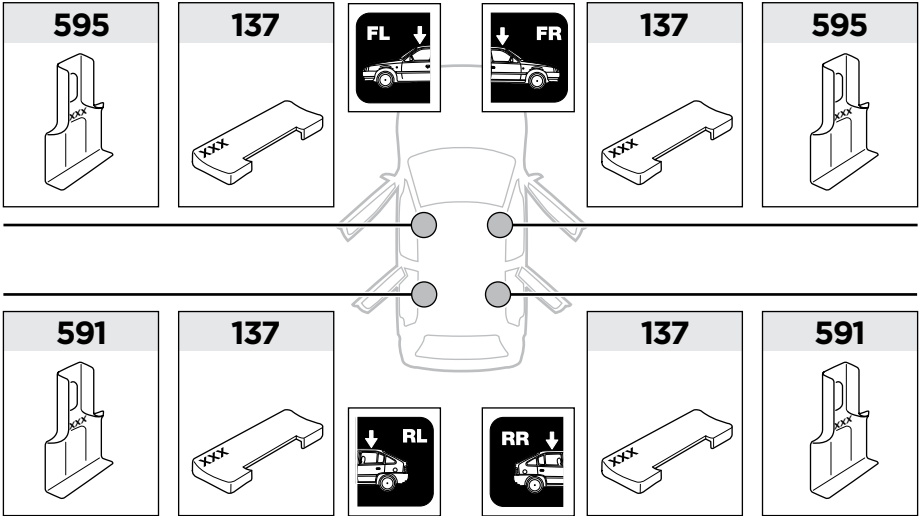

**Bring your life**

thule.com

137 x4

591 x2

595 x2

x1

x1

# 1

	X (scale)	X (mm)	X (inch)
<b>BMW 5-Series, 4-dr Sedan, 04-09</b>	<b>36,5</b>	<b>1016</b>	<b>40</b>
<b>BMW 5-Series, 5-dr Touring, 04-09 (without railing)</b>	<b>36,5</b>	<b>1016</b>	<b>40</b>
<b>BMW 5-Series, 5-dr Wagon, *04-10 (without railing)</b>	<b>36,5</b>	<b>1016</b>	<b>40</b>

	Y (scale)	Y (mm)	Y (inch)
<b>BMW 5-Series, 4-dr Sedan, 04-09</b>	<b>36</b>	<b>1011</b>	<b>39 <sup>3</sup>/<sub>4</sub></b>
<b>BMW 5-Series, 5-dr Touring, 04-09 (without railing)</b>	<b>34</b>	<b>991</b>	<b>39</b>
<b>BMW 5-Series, 5-dr Wagon, *04-10 (without railing)</b>	<b>34</b>	<b>991</b>	<b>39</b>

# 2

**BMW 5-Series**, 4-dr Sedan, 04-09

**BMW 5-Series**, 5-dr Touring, 04-09 (without railing)

**BMW 5-Series**, 5-dr Wagon, \*04-10 (without railing)

**3**

	W (mm)	Z (mm)	W (inch)	Z (inch)
<b>BMW 5-Series, 4-dr Sedan, 04-09</b>	<b>270</b>	<b>750</b>	<b>10 <sup>5</sup>/<sub>8</sub></b>	<b>29 <sup>1</sup>/<sub>2</sub></b>
<b>BMW 5-Series, 5-dr Touring, 04-09 (without railing)</b>	<b>270</b>	<b>700</b>	<b>10 <sup>5</sup>/<sub>8</sub></b>	<b>27 <sup>1</sup>/<sub>2</sub></b>
<b>BMW 5-Series, 5-dr Wagon, *04-10 (without railing)</b>	<b>270</b>	<b>700</b>	<b>10 <sup>5</sup>/<sub>8</sub></b>	<b>27 <sup>1</sup>/<sub>2</sub></b>