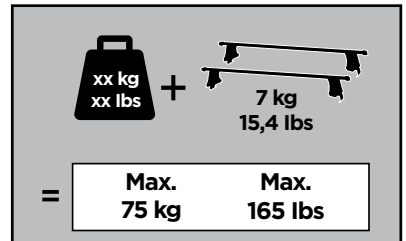

Thule Rapid System Kit 1325

> Instructions

BMW 5-Series, 4-dr Sedan, 04-09

BMW 5-Series, 5-dr Touring, 04-09 (without railing)

BMW 5-Series, 5-dr Wagon, *04-10 (without railing)

*North America

ISO 11154-E

141325

C.20120525
519-1325-04

Bring your life

thule.com