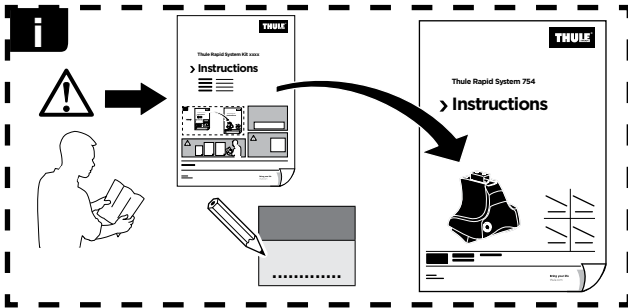

Thule Rapid System Kit 1471

> Instructions

HYUNDAI i10, 5-dr Hatchback, 08-

ISO 11154-E

141471

C.20121015
519-1471-01

Bring your life
thule.com