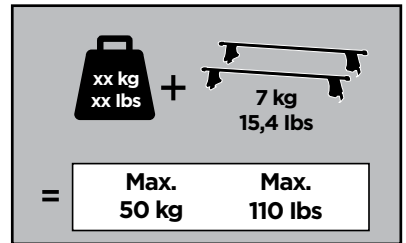

Thule Rapid System Kit 1471

> Instructions

HYUNDAI i10, 5-dr Hatchback, 08-

ISO 11154-E

141471

C.20121015
519-1471-01

Bring your life
thule.com