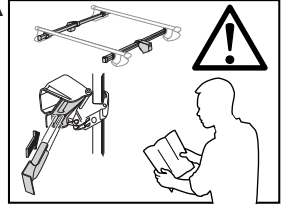

2

NISSAN Mistral, 3-dr SUV, 93-06

NISSAN Terrano II, 3-dr SUV, 93-02, 03-06

FORD Maverick, 3-dr SUV, 93-99

KIA Sportage, 3-dr SUV, 96-03 / *96-02

SRA