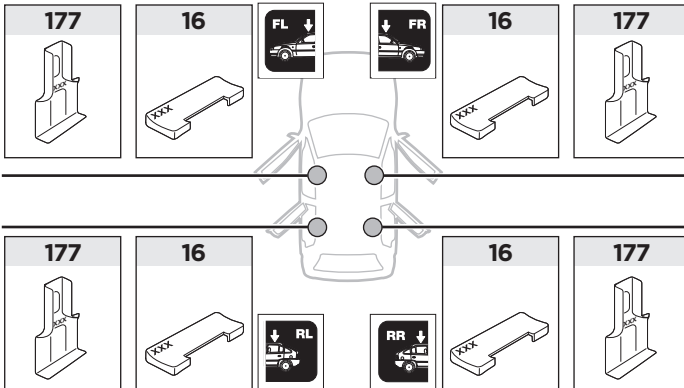

NISSAN Mistral, 5-dr SUV, 93-06

NISSAN Terrano II, 5-dr SUV, 93-02, 03-06

FORD Maverick, 5-dr SUV, 93-99

KIA Sportage, 5-dr SUV, 94-03, 04-09 / *95-02