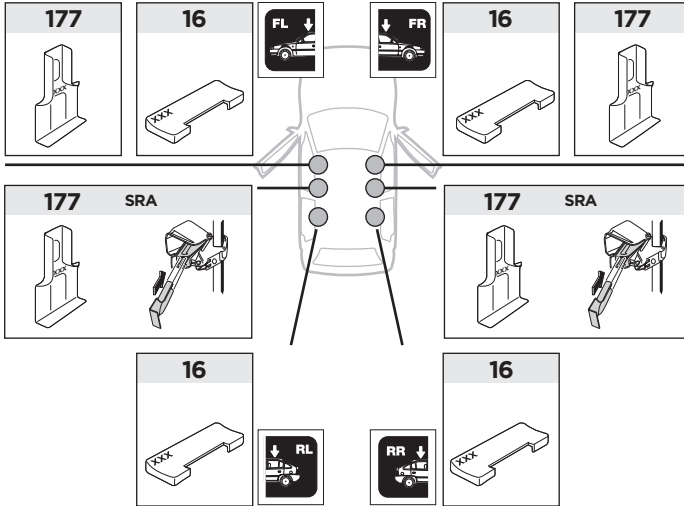

2

NISSAN Mistral, 3-dr SUV, 93-06

NISSAN Terrano II, 3-dr SUV, 93-02, 03-06

FORD Maverick, 3-dr SUV, 93-99

KIA Sportage, 3-dr SUV, 96-03 / *96-02

SRA