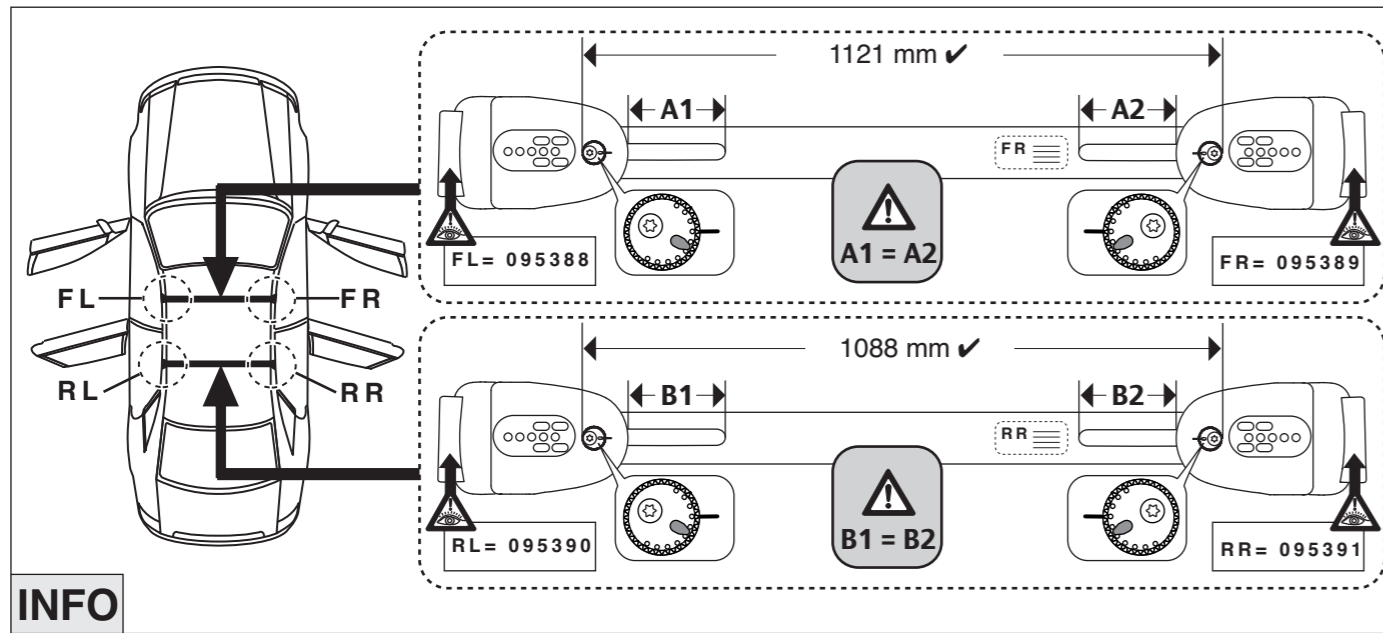

Atera® SIGNO

Toyota Corolla Verso 2004-04/2009
(ohne Reiling/without rail/sans barres)

Atera® SIGNO

Toyota Corolla Verso 2004-04/2009
(ohne Reiling/without rail/sans barres)