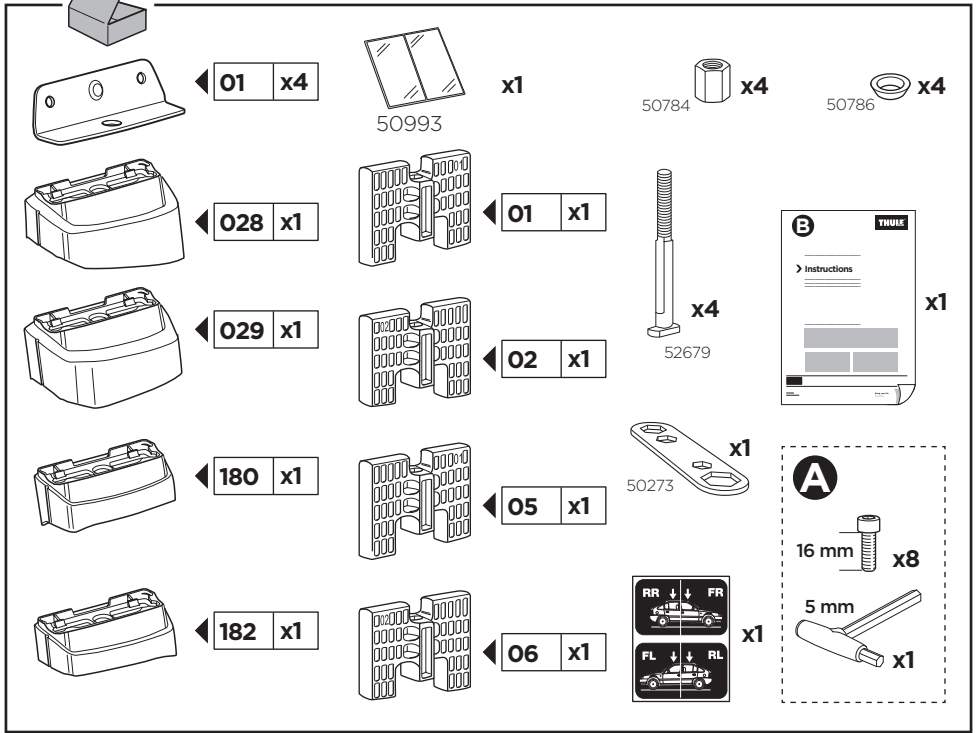

# > Instructions

MERCEDES CLA-Class (C117), 4-dr Sedan, 13-

This kit is only for vehicles with fixpoint mounting.

ISO 11154-E

183125

C.20160229  
509-3125-04

Bring your life  
thule.com

**2** A**B** A 16 mm x8

01

x1

02

x1

05

x1

06

x1