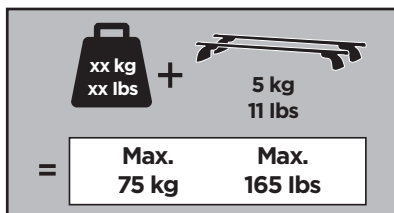

# > Instructions

MERCEDES CLA-Class (C117), 4-dr Sedan, 13-

This kit is only for vehicles with fixpoint mounting.

ISO 11154-E

183125

C.20160229  
509-3125-04

Bring your life  
thule.com

**2** A**B** A 16 mm x8