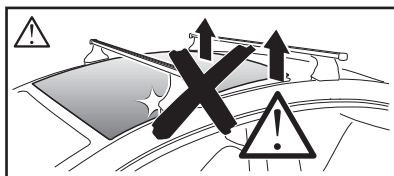

# > Instructions

MERCEDES CLA-Class (C117), 4-dr Sedan, 13-

This kit is only for vehicles with fixpoint mounting.

ISO 11154-E

183125

C.20160229  
509-3125-04

Bring your life  
thule.com

**2** A**B** A 16 mm x8