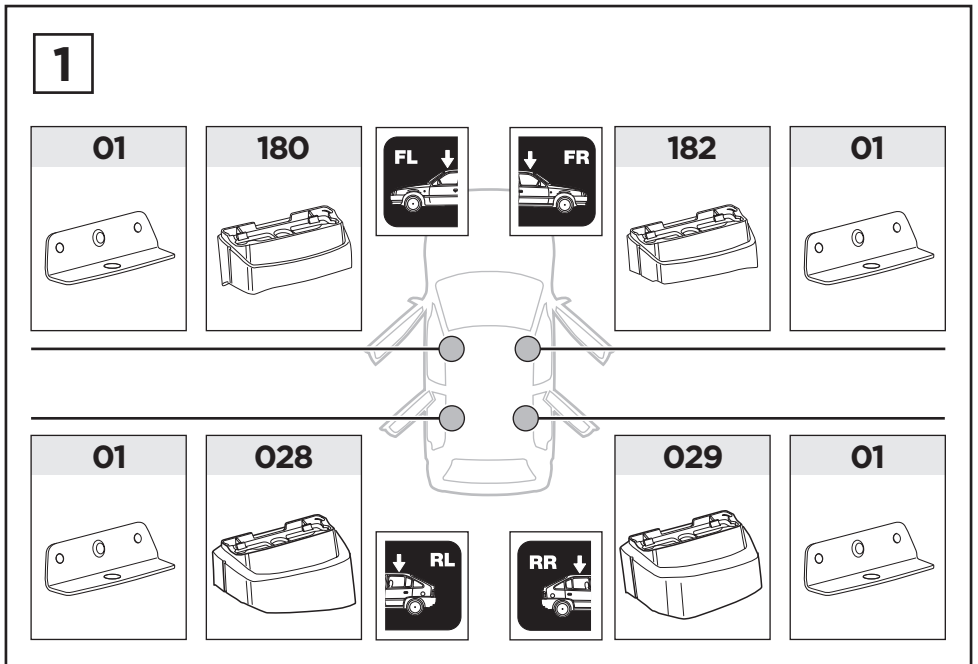

# > Instructions

MERCEDES CLA-Class (C117), 4-dr Sedan, 13-

This kit is only for vehicles with fixpoint mounting.

ISO 11154-E

183125

C.20160229  
509-3125-04

Bring your life  
thule.com

**2** A**B** A 16 mm x8