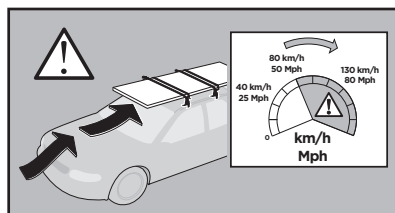

# > Instructions

MERCEDES CLA-Class (C117), 4-dr Sedan, 13-

This kit is only for vehicles with fixpoint mounting.

ISO 11154-E

183125

C.20160229  
509-3125-04

Bring your life  
thule.com

**2** A**B** A 16 mm x8