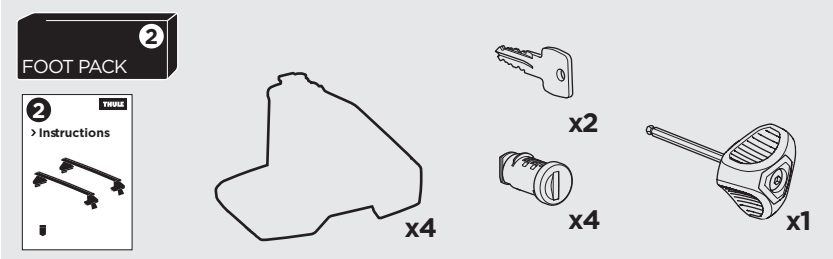

1

Kit 5127

NISSAN Leaf, 5-dr Hatchback 10-17

NISSAN Leaf, 5-dr Hatchback 18-

ISO 11154-E

THULE WingBar Evo THULE WingBar Edge THULE WingBar THULE SquareBar	Evo X (scale)	Edge X (scale)
NISSAN Leaf, 5-dr Hatchback 10-17	41,5	N
NISSAN Leaf, 5-dr Hatchback 18-	42	M

THULE ProBar THULE SlideBar	X (mm/inch)
NISSAN Leaf, 5-dr Hatchback 10-17	1066 mm / 42"
NISSAN Leaf, 5-dr Hatchback 18-	1071 mm / 42 1/8"

THULE WingBar Evo THULE WingBar Edge THULE WingBar THULE SquareBar	Evo Y (scale)	Edge Y (scale)
NISSAN Leaf, 5-dr Hatchback 10-17	32	O
NISSAN Leaf, 5-dr Hatchback 18-	32	O

THULE ProBar THULE SlideBar	Y (mm/inch)
NISSAN Leaf, 5-dr Hatchback 10-17	971 mm / 38 1/4"
NISSAN Leaf, 5-dr Hatchback 18-	971 mm / 38 1/4"

	W (mm/inch)	Z (mm/inch)
NISSAN Leaf, 5-dr Hatchback 10-17	710 mm / 28"	280 mm / 11"
NISSAN Leaf, 5-dr Hatchback 18-	710 mm / 28"	280 mm / 11"