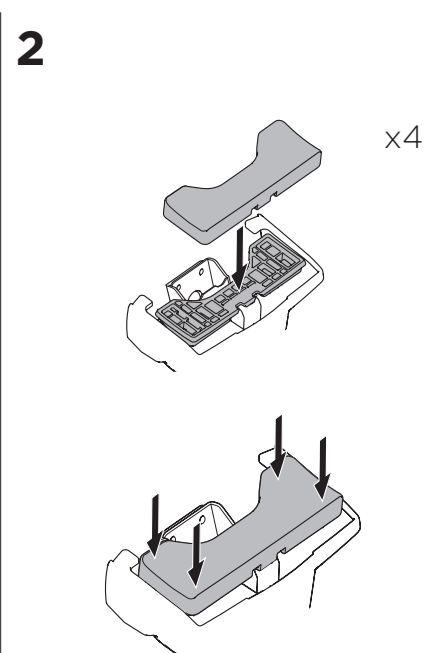

1

Kit 5127

NISSAN Leaf, 5-dr Hatchback 10-17

NISSAN Leaf, 5-dr Hatchback 18-

ISO 11154-E

THULE WingBar Evo THULE WingBar Edge THULE WingBar THULE SquareBar	Evo X (scale)	Edge X (scale)
NISSAN Leaf, 5-dr Hatchback 10-17	41,5	N
NISSAN Leaf, 5-dr Hatchback 18-	42	M

THULE ProBar THULE SlideBar	X (mm/inch)
NISSAN Leaf, 5-dr Hatchback 10-17	1066 mm / 42"
NISSAN Leaf, 5-dr Hatchback 18-	1071 mm / 42 1/8"

THULE WingBar Evo THULE WingBar Edge THULE WingBar THULE SquareBar	Evo Y (scale)	Edge Y (scale)
NISSAN Leaf, 5-dr Hatchback 10-17	32	O
NISSAN Leaf, 5-dr Hatchback 18-	32	O

THULE ProBar THULE SlideBar	Y (mm/inch)
NISSAN Leaf, 5-dr Hatchback 10-17	971 mm / 38 1/4"
NISSAN Leaf, 5-dr Hatchback 18-	971 mm / 38 1/4"

	W (mm/inch)	Z (mm/inch)
NISSAN Leaf, 5-dr Hatchback 10-17	710 mm / 28"	280 mm / 11"
NISSAN Leaf, 5-dr Hatchback 18-	710 mm / 28"	280 mm / 11"