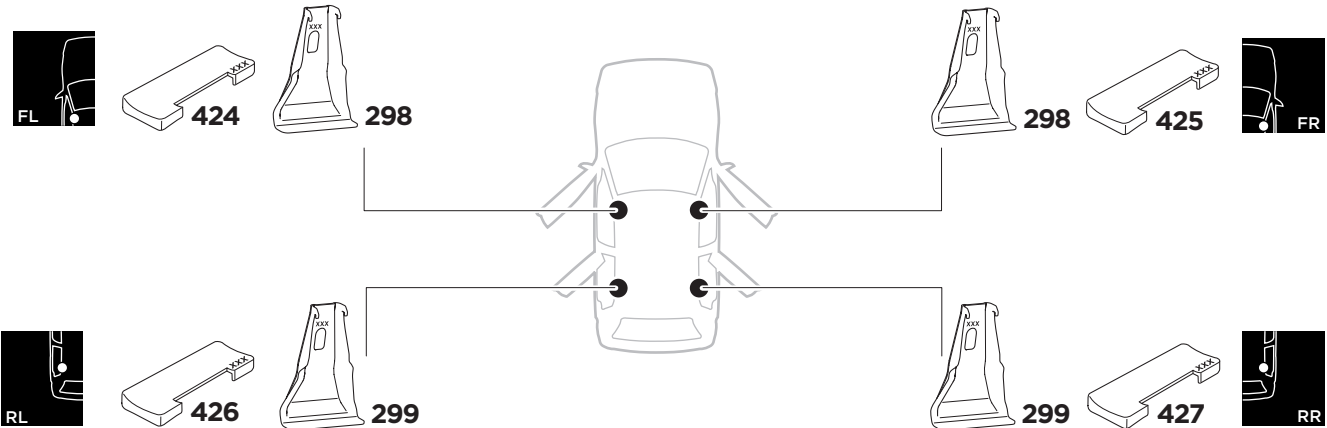

1

Kit 5127

NISSAN Leaf, 5-dr Hatchback 10-17

NISSAN Leaf, 5-dr Hatchback 18-

ISO 11154-E

THULE WingBar Evo THULE WingBar Edge THULE WingBar THULE SquareBar	Evo X (scale)	Edge X (scale)
NISSAN Leaf, 5-dr Hatchback 10-17	41,5	N
NISSAN Leaf, 5-dr Hatchback 18-	42	M

THULE ProBar THULE SlideBar	X (mm/inch)
NISSAN Leaf, 5-dr Hatchback 10-17	1066 mm / 42"
NISSAN Leaf, 5-dr Hatchback 18-	1071 mm / 42 1/8"

THULE WingBar Evo THULE WingBar Edge THULE WingBar THULE SquareBar	Evo Y (scale)	Edge Y (scale)
NISSAN Leaf, 5-dr Hatchback 10-17	32	O
NISSAN Leaf, 5-dr Hatchback 18-	32	O

THULE ProBar THULE SlideBar	Y (mm/inch)
NISSAN Leaf, 5-dr Hatchback 10-17	971 mm / 38 1/4"
NISSAN Leaf, 5-dr Hatchback 18-	971 mm / 38 1/4"

	W (mm/inch)	Z (mm/inch)
NISSAN Leaf, 5-dr Hatchback 10-17	710 mm / 28"	280 mm / 11"
NISSAN Leaf, 5-dr Hatchback 18-	710 mm / 28"	280 mm / 11"