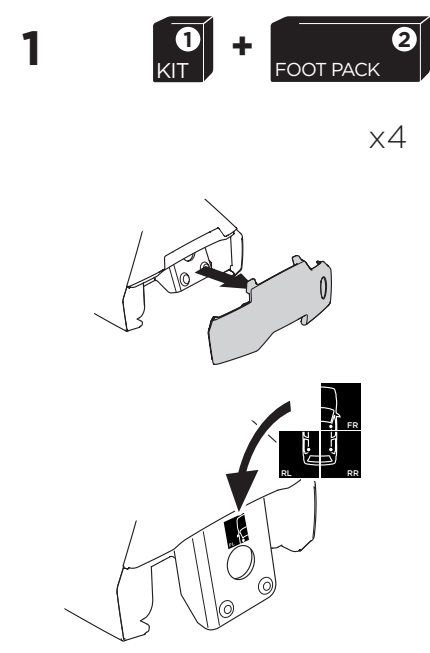

1

Kit 5127

NISSAN Leaf, 5-dr Hatchback 10-17

NISSAN Leaf, 5-dr Hatchback 18-

ISO 11154-E

THULE WingBar Evo THULE WingBar Edge THULE WingBar THULE SquareBar	Evo X (scale)	Edge X (scale)
NISSAN Leaf, 5-dr Hatchback 10-17	41,5	N
NISSAN Leaf, 5-dr Hatchback 18-	42	M

THULE ProBar THULE SlideBar	X (mm/inch)
NISSAN Leaf, 5-dr Hatchback 10-17	1066 mm / 42"
NISSAN Leaf, 5-dr Hatchback 18-	1071 mm / 42 1/8"

THULE WingBar Evo THULE WingBar Edge THULE WingBar THULE SquareBar	Evo Y (scale)	Edge Y (scale)
NISSAN Leaf, 5-dr Hatchback 10-17	32	O
NISSAN Leaf, 5-dr Hatchback 18-	32	O

THULE ProBar THULE SlideBar	Y (mm/inch)
NISSAN Leaf, 5-dr Hatchback 10-17	971 mm / 38 1/4"
NISSAN Leaf, 5-dr Hatchback 18-	971 mm / 38 1/4"

	W (mm/inch)	Z (mm/inch)
NISSAN Leaf, 5-dr Hatchback 10-17	710 mm / 28"	280 mm / 11"
NISSAN Leaf, 5-dr Hatchback 18-	710 mm / 28"	280 mm / 11"