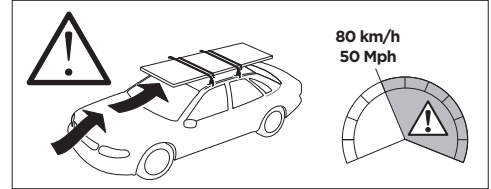

1

Kit 5127

NISSAN Leaf, 5-dr Hatchback 10-17

NISSAN Leaf, 5-dr Hatchback 18-

ISO 11154-E

THULE WingBar Evo THULE WingBar Edge THULE WingBar THULE SquareBar	Evo X (scale)	Edge X (scale)
NISSAN Leaf, 5-dr Hatchback 10-17	41,5	N
NISSAN Leaf, 5-dr Hatchback 18-	42	M