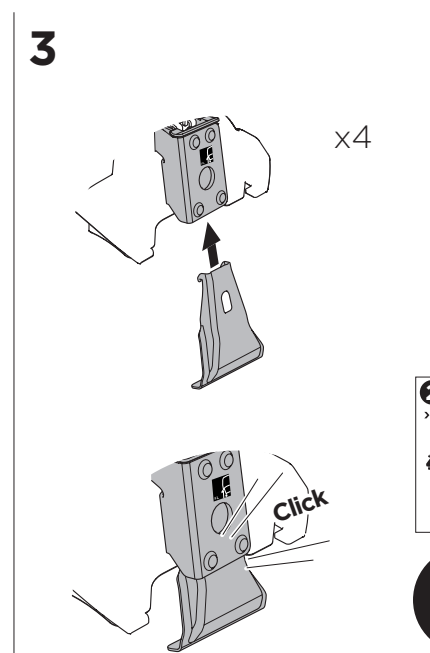

1

Kit 5127

NISSAN Leaf, 5-dr Hatchback 10-17

NISSAN Leaf, 5-dr Hatchback 18-

ISO 11154-E

THULE WingBar Evo THULE WingBar Edge THULE WingBar THULE SquareBar	Evo X (scale)	Edge X (scale)
NISSAN Leaf, 5-dr Hatchback 10-17	41,5	N
NISSAN Leaf, 5-dr Hatchback 18-	42	M

THULE ProBar THULE SlideBar	X (mm/inch)
NISSAN Leaf, 5-dr Hatchback 10-17	1066 mm / 42"
NISSAN Leaf, 5-dr Hatchback 18-	1071 mm / 42 1/8"

THULE WingBar Evo THULE WingBar Edge THULE WingBar THULE SquareBar	Evo Y (scale)	Edge Y (scale)
NISSAN Leaf, 5-dr Hatchback 10-17	32	O
NISSAN Leaf, 5-dr Hatchback 18-	32	O

THULE ProBar THULE SlideBar	Y (mm/inch)
NISSAN Leaf, 5-dr Hatchback 10-17	971 mm / 38 1/4"
NISSAN Leaf, 5-dr Hatchback 18-	971 mm / 38 1/4"

	W (mm/inch)	Z (mm/inch)
NISSAN Leaf, 5-dr Hatchback 10-17	710 mm / 28"	280 mm / 11"
NISSAN Leaf, 5-dr Hatchback 18-	710 mm / 28"	280 mm / 11"