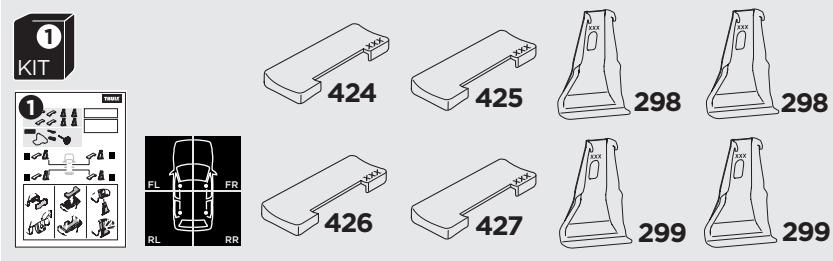

1

Kit 5127

NISSAN Leaf, 5-dr Hatchback 10-17

NISSAN Leaf, 5-dr Hatchback 18-

ISO 11154-E

THULE WingBar Evo THULE WingBar Edge THULE WingBar THULE SquareBar	Evo X (scale)	Edge X (scale)
NISSAN Leaf, 5-dr Hatchback 10-17	41,5	N
NISSAN Leaf, 5-dr Hatchback 18-	42	M

THULE ProBar THULE SlideBar	X (mm/inch)
NISSAN Leaf, 5-dr Hatchback 10-17	1066 mm / 42"
NISSAN Leaf, 5-dr Hatchback 18-	1071 mm / 42 1/8"

THULE WingBar Evo THULE WingBar Edge THULE WingBar THULE SquareBar	Evo Y (scale)	Edge Y (scale)
NISSAN Leaf, 5-dr Hatchback 10-17	32	O
NISSAN Leaf, 5-dr Hatchback 18-	32	O

THULE ProBar THULE SlideBar	Y (mm/inch)
NISSAN Leaf, 5-dr Hatchback 10-17	971 mm / 38 1/4"
NISSAN Leaf, 5-dr Hatchback 18-	971 mm / 38 1/4"

	W (mm/inch)	Z (mm/inch)
NISSAN Leaf, 5-dr Hatchback 10-17	710 mm / 28"	280 mm / 11"
NISSAN Leaf, 5-dr Hatchback 18-	710 mm / 28"	280 mm / 11"