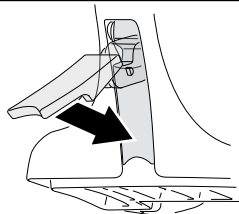

3

	X
SKODA Fabia, 5-dr Estate, 08- (Without railing)	33,5

	Y
SKODA Fabia, 5-dr Estate, 08- (Without railing)	30

3

(North America)

	X inch	X mm
SKODA Fabia, 5-dr Estate, 08- (Without railing)	38 ⁷/₈"	986 mm

	Y inch	Y mm
SKODA Fabia, 5-dr Estate, 08- (Without railing)	37 ¹/₂"	951 mm

4