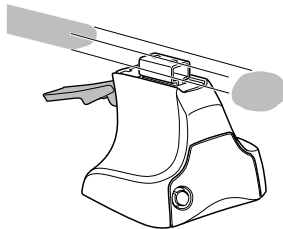

2

754 Rapid System
480R Rapid Traverse
(North America)

x4