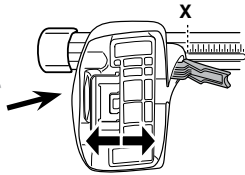

3

	X
SKODA Fabia, 5-dr Estate, 08- (Without railing)	33,5