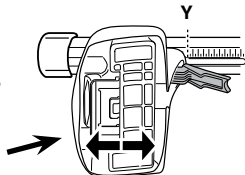

3

	X
SKODA Fabia, 5-dr Estate, 08- (Without railing)	33,5

	Y
SKODA Fabia, 5-dr Estate, 08- (Without railing)	30

3

(North America)

	X inch	X mm
SKODA Fabia, 5-dr Estate, 08- (Without railing)	38 ⁷/₈"	986 mm

	Y inch	Y mm
SKODA Fabia, 5-dr Estate, 08- (Without railing)	37 ¹/₂"	951 mm

4