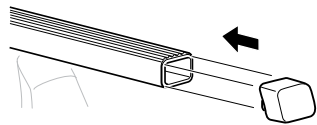

2

754 Rapid System
480R Rapid Traverse
(North America)

x4