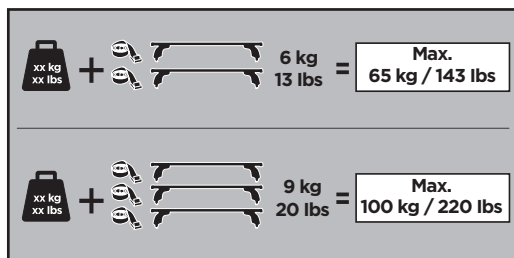

Thule XT Kit 3085

> Instructions

NISSAN NV200, 5-dr MPV, 10-
NISSAN NV200, 5-dr Van, 10-
CHEVROLET City Express, 5-dr Van, 15-

This kit is only for vehicles with fixpoint mounting.

ISO 11154-E

183085

C.20141219
509-3085-03