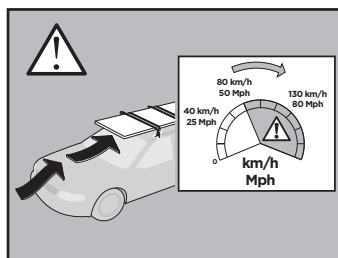

Thule XT Kit 3085

> Instructions

NISSAN NV200, 5-dr MPV, 10-
NISSAN NV200, 5-dr Van, 10-
CHEVROLET City Express, 5-dr Van, 15-

This kit is only for vehicles with fixpoint mounting.

ISO 11154-E

183085

C.20141219
509-3085-03