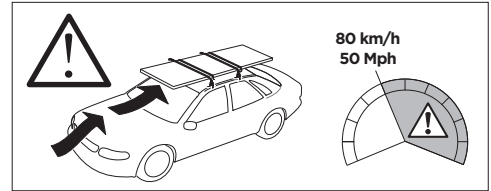

1

Kit 5165 BMW X2, 5-dr SUV, 18-

ISO 11154-E