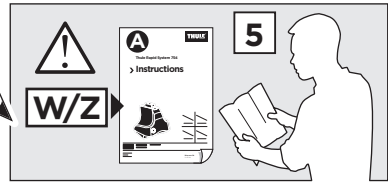

3

	W (mm)	Z (mm)	W (inch)	Z (inch)
KIA Morning, 5-dr Hatchback, 17-	180	675	7 1/8	26 5/8
KIA Picanto, 5-dr Hatchback, 17-	180	675	7 1/8	26 5/8