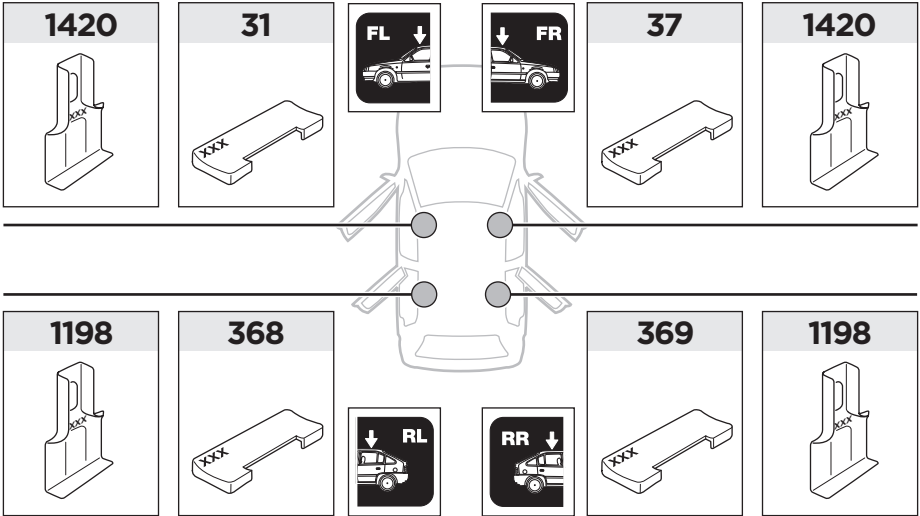

Bring your life

thule.com

31 x1

37 x1

368 x1

369 x1

1198 x2

1420 x2

x1

x1

1

	X (scale)	X (mm)	X (inch)
KIA Morning , 5-dr Hatchback, 17-	26	911	35 ⁷ / ₈
KIA Picanto , 5-dr Hatchback, 17-	26	911	35 ⁷ / ₈

	Y (scale)	Y (mm)	Y (inch)
KIA Morning , 5-dr Hatchback, 17-	27,5	926	36 ¹ / ₂
KIA Picanto , 5-dr Hatchback, 17-	27,5	926	36 ¹ / ₂

2

KIA Morning, 5-dr Hatchback, 17-
KIA Picanto, 5-dr Hatchback, 17-

3

	W (mm)	Z (mm)	W (inch)	Z (inch)
KIA Morning , 5-dr Hatchback, 17-	180	675	7 1/8	26 5/8
KIA Picanto , 5-dr Hatchback, 17-	180	675	7 1/8	26 5/8