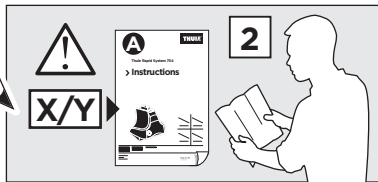

Bring your life

thule.com

31 x1

37 x1

368 x1

369 x1

1198 x2

1420 x2

x1

x1

1

	X (scale)	X (mm)	X (inch)
KIA Morning , 5-dr Hatchback, 17-	26	911	35 ⁷ / ₈
KIA Picanto , 5-dr Hatchback, 17-	26	911	35 ⁷ / ₈

	Y (scale)	Y (mm)	Y (inch)
KIA Morning , 5-dr Hatchback, 17-	27,5	926	36 ¹ / ₂
KIA Picanto , 5-dr Hatchback, 17-	27,5	926	36 ¹ / ₂