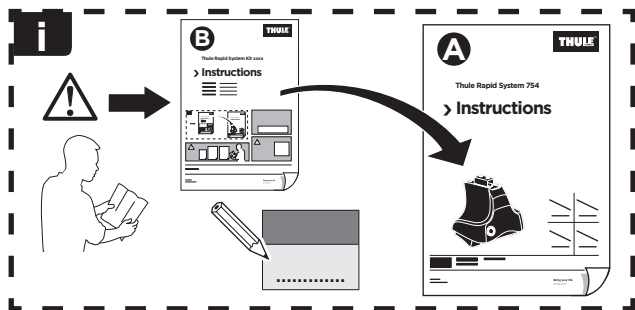

Thule Rapid System Kit 1859

> Instructions

KIA Morning, 5-dr Hatchback, 17-

KIA Picanto, 5-dr Hatchback, 17-

ISO 11154-E

141859

C.20170518

519-1859-01

x1

x1

1

	X (scale)	X (mm)	X (inch)
KIA Morning , 5-dr Hatchback, 17-	26	911	35 ⁷ / ₈
KIA Picanto , 5-dr Hatchback, 17-	26	911	35 ⁷ / ₈

	Y (scale)	Y (mm)	Y (inch)
KIA Morning , 5-dr Hatchback, 17-	27,5	926	36 ¹ / ₂
KIA Picanto , 5-dr Hatchback, 17-	27,5	926	36 ¹ / ₂