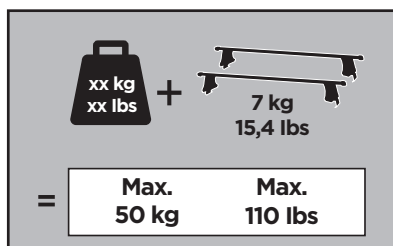

ISO 11154-E

141859

C.20170518

519-1859-01

Bring your life

thule.com