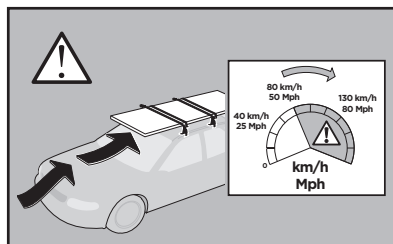

ISO 11154-E

141859

C.20170518

519-1859-01

Bring your life

thule.com