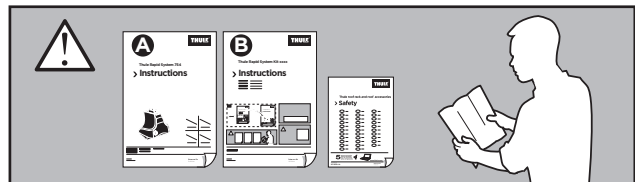

Thule Rapid System Kit 1859

> Instructions

KIA Morning, 5-dr Hatchback, 17-

KIA Picanto, 5-dr Hatchback, 17-

ISO 11154-E

141859

C.20170518

519-1859-01