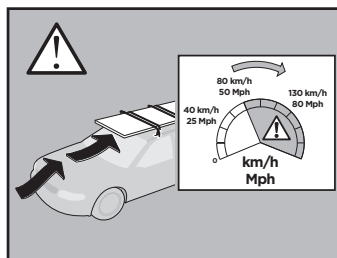

# > Instructions

- OPEL Vivaro**, 4-dr Van, 15-
- OPEL Vivaro**, 5-dr Bus, 15-
- RENAULT Trafic**, 4-dr Van, 15-
- RENAULT Trafic**, 5-dr Bus, 15-

This kit is only for vehicles with fixpoint mounting.

	+					5 kg 11 lbs =	<b>Max.</b> 100 kg / 220 lbs
	+					9 kg 20 lbs =	<b>Max.</b> 150 kg / 330 lbs
	+					12 kg 26 lbs =	<b>Max.</b> 200 kg / 440 lbs