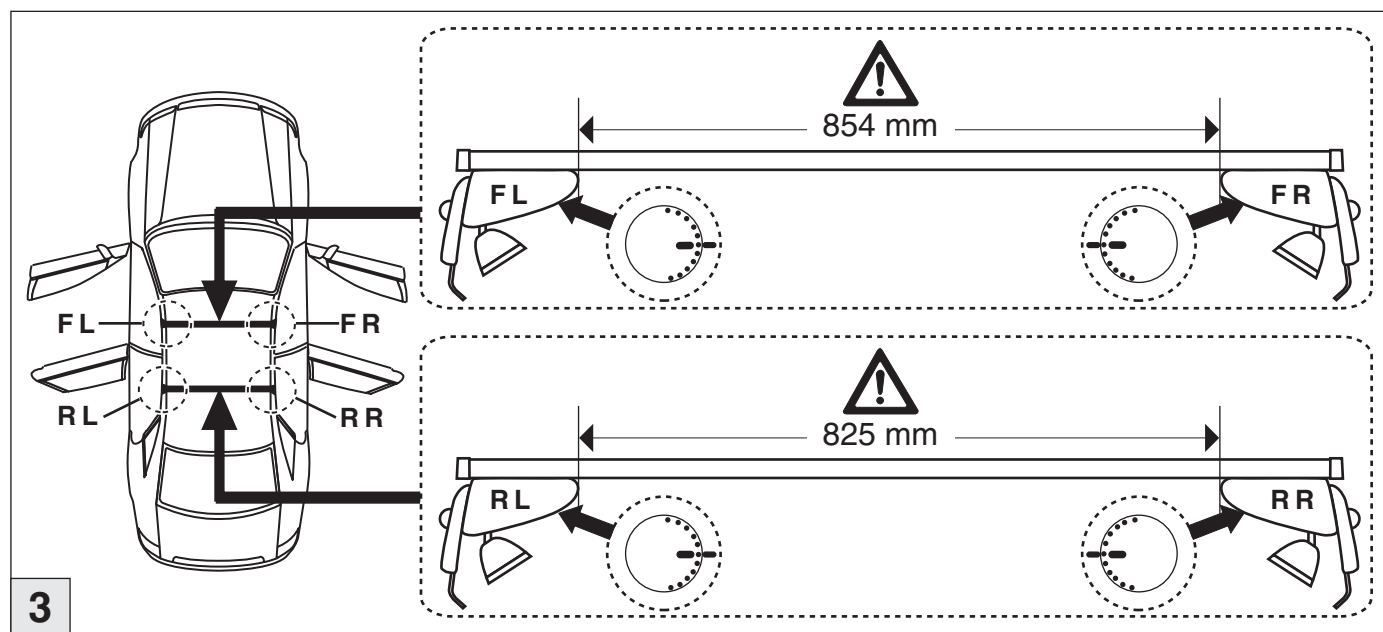

Atera® SIGNO

Seat Ibiza (5-türig/doors/portes) 04/2002–06/2008
Seat Cordoba 03/2003–