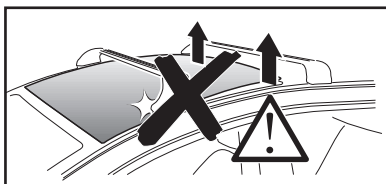

Thule XT Kit 3173

> Instructions

MERCEDES A-Class (W177), 5-dr Hatchback, 18-
MERCEDES B-Class (W247), 5-dr Hatchback, 19-

This kit is only for vehicles with fixpoint mounting.

ISO 11154-E

183173

C.20190304
509-3173-02