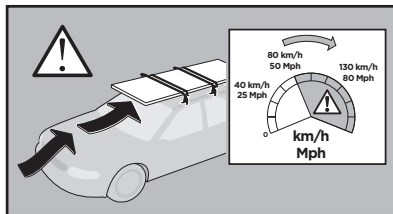

Thule XT Kit 3173

> Instructions

MERCEDES A-Class (W177), 5-dr Hatchback, 18-
MERCEDES B-Class (W247), 5-dr Hatchback, 19-

This kit is only for vehicles with fixpoint mounting.

ISO 11154-E

183173

C.20190304
509-3173-02