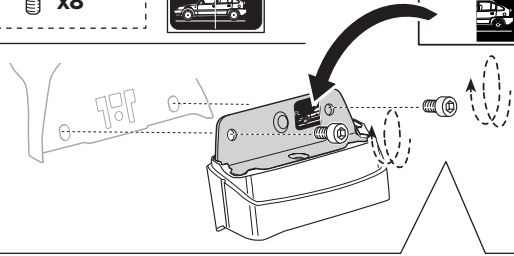

B

A

x1

EN Only a few turns
DE Nur wenige Umdrehungen
FR Quelques tours uniquement
NL Slechts enkele slagen
IT Solo qualche giro
ES Sólo algunas vueltas
PT Apenas algumas voltas
SV Endast några varv
DK Kun nogle få omgange
NO Bare noen få omdreinger
FI Vain muutama kierros

ET Ainult mõni pööre
LV Tikai daži apgriezieni
LT Tik keli pasukimai
PL Wystarczy kilka obrotów
RU Только несколько оборотов
UK Лише декілька обертів
BG Само няколко завъртания
CS Pouze několik otáček
SK Len niekoľko otáčok
SL Le nekaj obratov
HR/BIH Samo nekoliko okreta

RO Doar câteva rotiri
HU Csak néhány fordítás
EL Μόνο λίγες περιστροφές
TR Yalnızca birkaç tur

بعض دورات فقط **AR**

רק מספר סיבובים **HE**

ZH 仅几圈

JA 2～3回転のみ

KO 몇 번만 돌리면 됨

TH เพียงสองสามรอบ

3

01 **x2**

02 **x2**