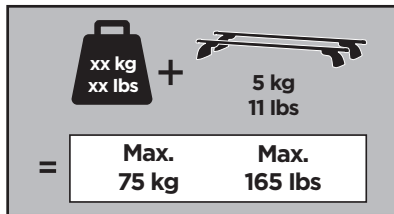

Thule XT Kit 3173

> Instructions

MERCEDES A-Class (W177), 5-dr Hatchback, 18-
MERCEDES B-Class (W247), 5-dr Hatchback, 19-

This kit is only for vehicles with fixpoint mounting.

ISO 11154-E

183173

C.20190304
509-3173-02