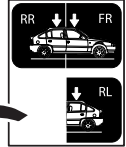

EN Only a few turns
DE Nur wenige Umdrehungen
FR Quelques tours uniquement
NL Slechts enkele slagen
IT Solo qualche giro
ES Sólo algunas vueltas
PT Apenas algumas voltas
SV Endast några varv
DK Kun nogle få omgange
NO Bare noen få omdreinger
FI Vain muutama kierros

ET Ainult mõni pööre
LV Tikai daži apgriezieni
LT Tik keli pasukimai
PL Wystarczy kilka obrotów
RU Только несколько оборотов
UK Лише декілька обертів
BG Само няколко завъртания
CS Pouze několik otáček
SK Len niekoľko otáčok
SL Le nekaj obratov
HR/BIH Samo nekoliko okreta

RO Doar câteva rotiri
HU Csak néhány fordítás
EL Μόνο λίγες περιστροφές
TR Yalnızca birkaç tur

بعض دورات فقط **AR**

רק מספר סיבובים **HE**

ZH 仅几圈

JA 2～3回転のみ

KO 몇 번만 돌리면 됨

TH เพียงสองสามรอบ

3