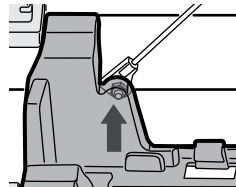

➤ Instructions

Thule Foldable Loading Ramp 9787

x1

x1

1.2 kg

1

2

4