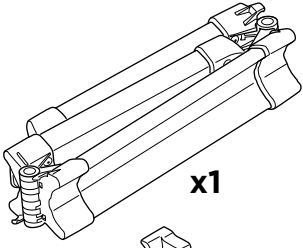

➤ Instructions

Thule Foldable Loading Ramp 9787

x1

x1

1.2 kg

1

2

4