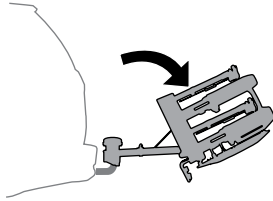

➤ Instructions

Thule Foldable Loading Ramp 9787

x1

x1

1.2 kg

1

2

4