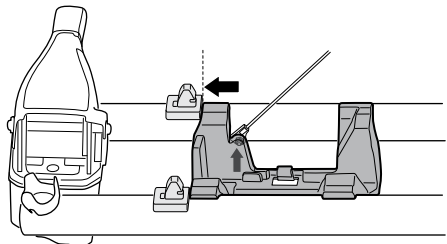

➤ Instructions

Thule Foldable Loading Ramp 9787

x1

x1

1.2 kg

1

2

4