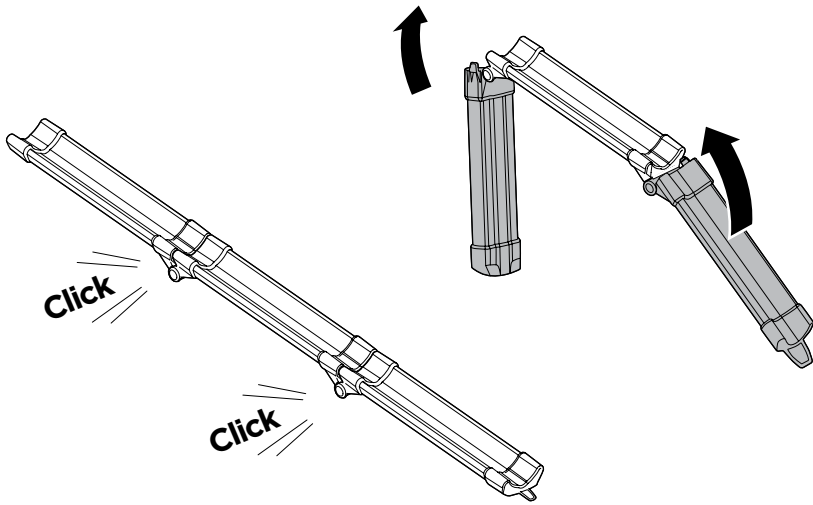

➤ Instructions

Thule Foldable Loading Ramp 9787

x1

x1

1.2 kg

1

2

4