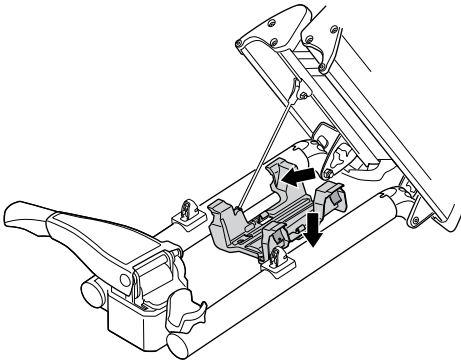

➤ Instructions

Thule Foldable Loading Ramp 9787

x1

x1

1.2 kg

1

2

4