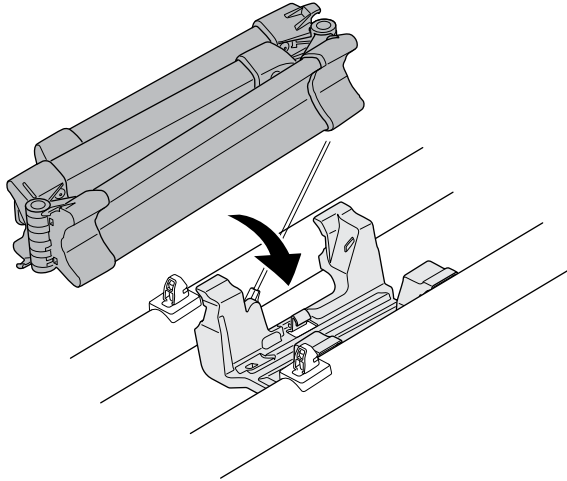

➤ Instructions

Thule Foldable Loading Ramp 9787

x1

x1

1.2 kg

1

2

4