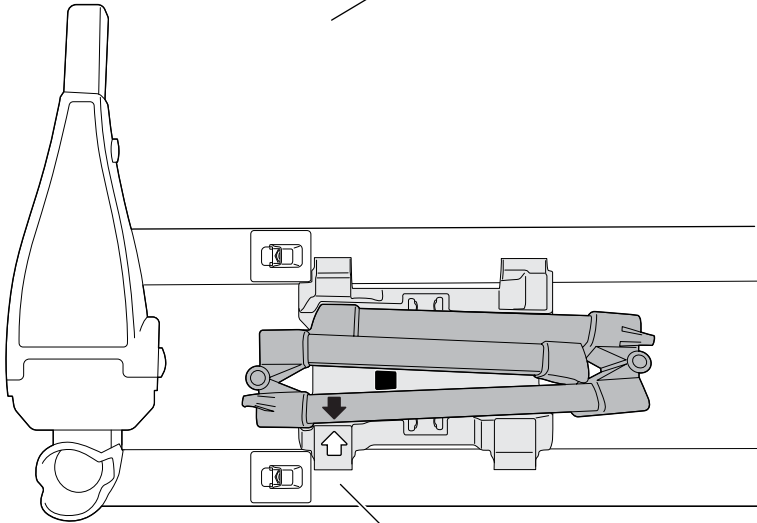

➤ Instructions

Thule Foldable Loading Ramp 9787

x1

x1

1.2 kg

1

2

4