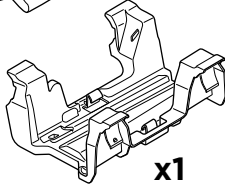

➤ Instructions

Thule Foldable Loading Ramp 9787

x1

x1

1.2 kg

1

2

4