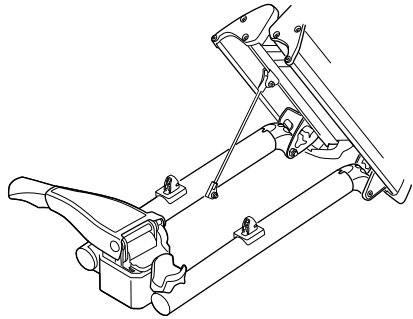

➤ Instructions

Thule Foldable Loading Ramp 9787

x1

x1

1.2 kg

1

2

4