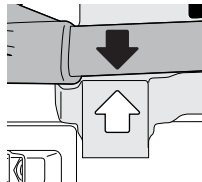

➤ Instructions

Thule Foldable Loading Ramp 9787

x1

x1

1.2 kg

1

2

4