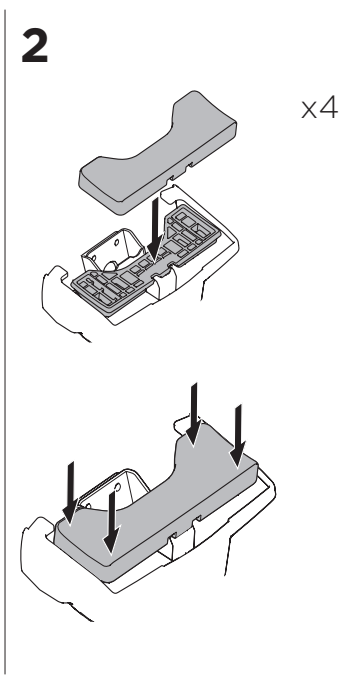

1

Kit 145335

OPEL Astra Sports Tourer (L), 5-dr Estate, 23-
VAUXHALL Astra Sports Tourer (L), 5-dr Estate, 23-

ISO 11154-E

Bring your life
thule.com