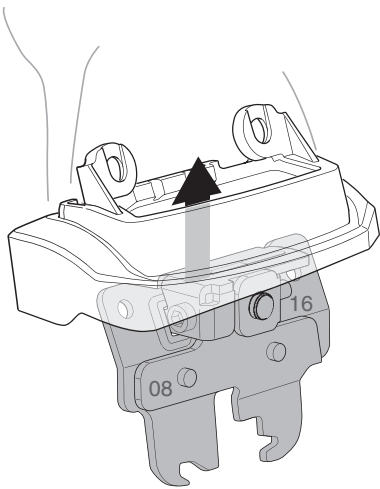

This kit is only for vehicles with fixpoint mounting.

ISO 11154-E

183090

C.20130604
509-3090-04

Bring your life
thule.com

2

A

B