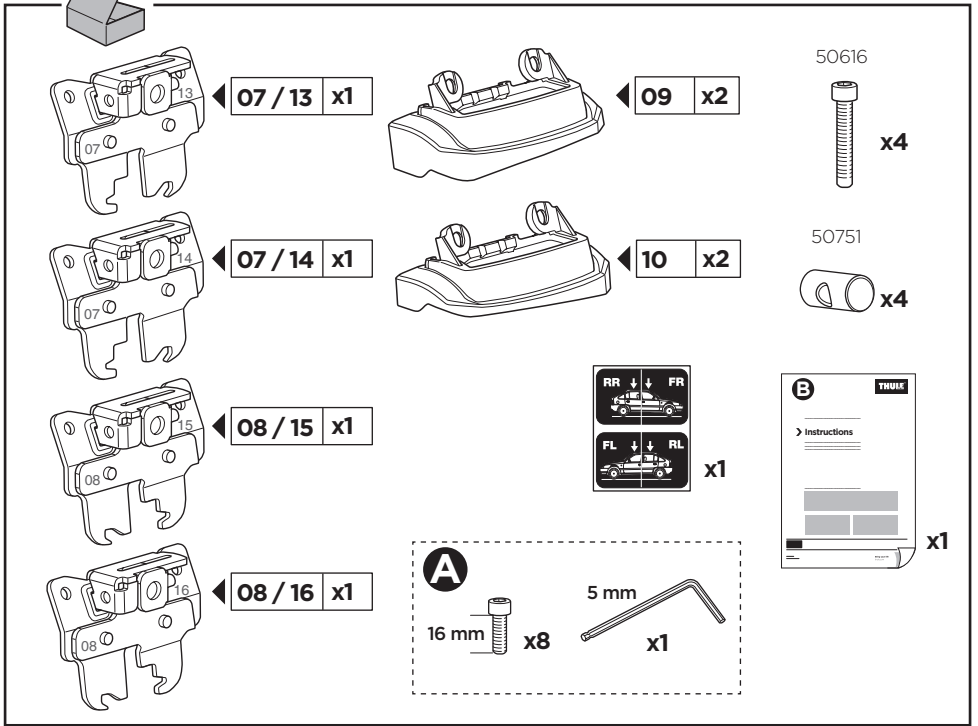

This kit is only for vehicles with fixpoint mounting.

ISO 11154-E

183090

C.20130604
509-3090-04

Bring your life
thule.com

2

A

B