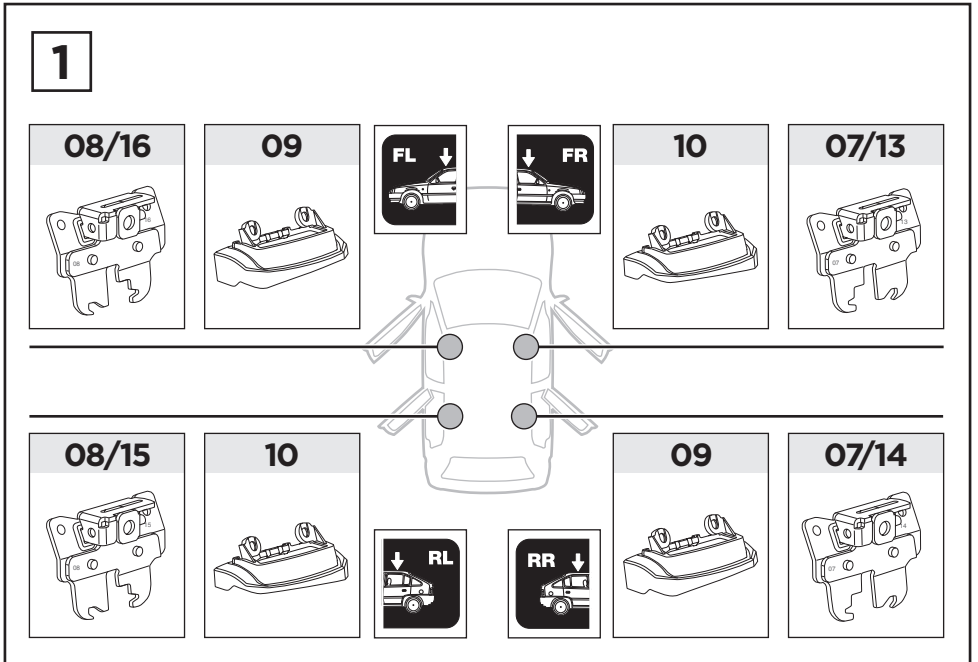

This kit is only for vehicles with fixpoint mounting.

ISO 11154-E

183090

C.20130604
509-3090-04

Bring your life
thule.com

2

A

B