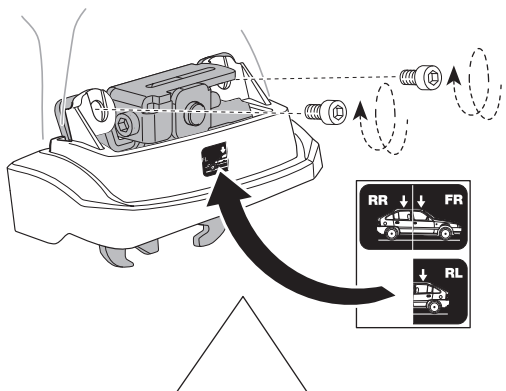

2

A

B

C

EN Only a few turns
DE Nur wenige Umdrehungen
FR Quelques tours uniquement
NL Slechts enkele slagen
IT Solo qualche giro
ES Sólo algunas vueltas
PT Noções básicas
SV Endast några varv
DK Kun nogle få omgange
NE Bare noen få omdreinger
FI Vain muutama kierros

ET Ainult mõni pööre
LV Tikai dažī apgriezieni
LT Tik keli pasukimai
PL Wystarczy kilka obrotów
RU Только несколько оборотов
UK Лише декілька обертів
BG Само няколко завъртания
CS Pouze několik otáček
SK Len niekoľko otáčok
SL Le nekaj obratov
HR/BIH Samo nekoliko okreta

RO Doar câteva rotiri
HU Csak néhány fordítás
EL Μόνο λίγες περιστροφές
TR Yalnızca birkaç tur
AR بعض دورات فقط
HE רק מספר סיבובים
ZH 仅几圈
JA 2～3回転のみ
KO 몇 번만 돌리면 됨
TH เพียงสองสามรอบ