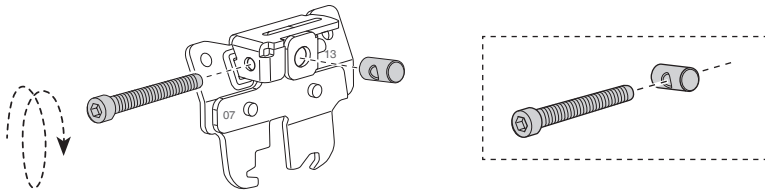

This kit is only for vehicles with fixpoint mounting.

ISO 11154-E

183090

C.20130604
509-3090-04

Bring your life
thule.com

2

A

B