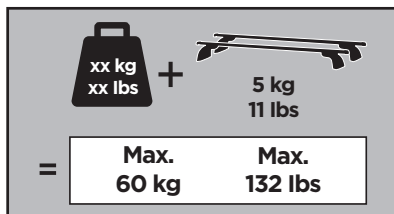

Thule XT Kit 3090

> Instructions

- HOLDEN Astra, 5-dr Hatchback, 10-
- OPEL / VAUXHALL Astra, 5-dr Hatchback, 10-
- OPEL / VAUXHALL Astra, 4-dr Sedan, 12-
- OPEL / VAUXHALL Astra GTC, 3-dr Hatchback, 12-
- OPEL / VAUXHALL Meriva, 5-dr MPV, 10-
- OPEL / VAUXHALL Zafira, 5-dr MPV, 12-

This kit is only for vehicles with fixpoint mounting.