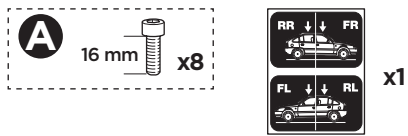

2

A

B

C

EN Only a few turns
DE Nur wenige Umdrehungen
FR Quelques tours uniquement
NL Slechts enkele slagen
IT Solo qualche giro
ES Sólo algunas vueltas
PT Noções básicas
SV Endast några varv
DK Kun nogle få omgange
NE Bare noen få omdreinger
FI Vain muutama kierros

ET Ainult mõni pööre
LV Tikai dažī apgriezieni
LT Tik keli pasukimai
PL Wystarczy kilka obrotów
RU Только несколько оборотов
UK Лише декілька обертів
BG Само няколко завъртания
CS Pouze několik otáček
SK Len niekoľko otáčok
SL Le nekaj obratov
HR/BIH Samo nekoliko okreta

RO Doar câteva rotiri
HU Csak néhány fordítás
EL Μόνο λίγες περιστροφές
TR Yalnızca birkaç tur
AR بعض دورات فقط
HE רק מספר סיבובים
ZH 仅几圈
JA 2～3回転のみ
KO 몇 번만 돌리면 됨
TH เพียงสองสามรอบ