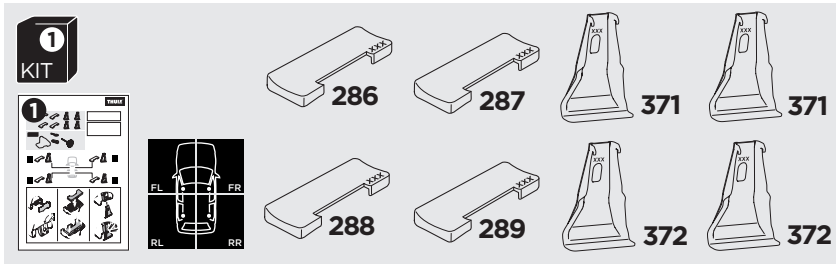

1

Kit 5201

FORD Focus (Mk. IV), 5-dr Hatchback, 19-

ISO 11154-E

1 KIT + FOOT PACK

x4

2

x4

3

x4

THULE WingBar Evo	THULE WingBar Edge	THULE WingBar	THULE SquareBar	Evo X (scale)	Edge X (scale)
FORD Focus (Mk. IV), 5-dr Hatchback, 19-				39,5	R
THULE ProBar	THULE SlideBar				X (mm/inch)
FORD Focus (Mk. IV), 5-dr Hatchback, 19-				1046 mm / 41 1/8"	

THULE WingBar Evo	THULE WingBar Edge	THULE WingBar	THULE SquareBar	Evo Y (scale)	Edge Y (scale)
FORD Focus (Mk. IV), 5-dr Hatchback, 19-				34,5	J
THULE ProBar	THULE SlideBar				Y (mm/inch)
FORD Focus (Mk. IV), 5-dr Hatchback, 19-				996 mm / 39 1/4"	

	W (mm/inch)	Z (mm/inch)
FORD Focus (Mk. IV), 5-dr Hatchback, 19-	795 mm / 31 1/4"	235 mm / 9 1/4"