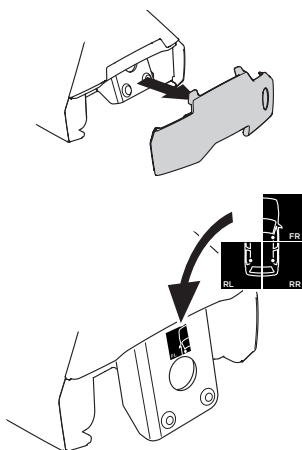

1

Kit 5201

FORD Focus (Mk. IV), 5-dr Hatchback, 19-

ISO 11154-E

1 KIT + FOOT PACK

x4

2

x4

3

x4

THULE WingBar Evo	THULE WingBar Edge	THULE WingBar	THULE SquareBar	Evo X (scale)	Edge X (scale)
FORD Focus (Mk. IV), 5-dr Hatchback, 19-				39,5	R
THULE ProBar	THULE SlideBar				X (mm/inch)
FORD Focus (Mk. IV), 5-dr Hatchback, 19-				1046 mm / 41 1/8"	

THULE WingBar Evo	THULE WingBar Edge	THULE WingBar	THULE SquareBar	Evo Y (scale)	Edge Y (scale)
FORD Focus (Mk. IV), 5-dr Hatchback, 19-				34,5	J
THULE ProBar	THULE SlideBar				Y (mm/inch)
FORD Focus (Mk. IV), 5-dr Hatchback, 19-				996 mm / 39 1/4"	

	W (mm/inch)	Z (mm/inch)
FORD Focus (Mk. IV), 5-dr Hatchback, 19-	795 mm / 31 1/4"	235 mm / 9 1/4"