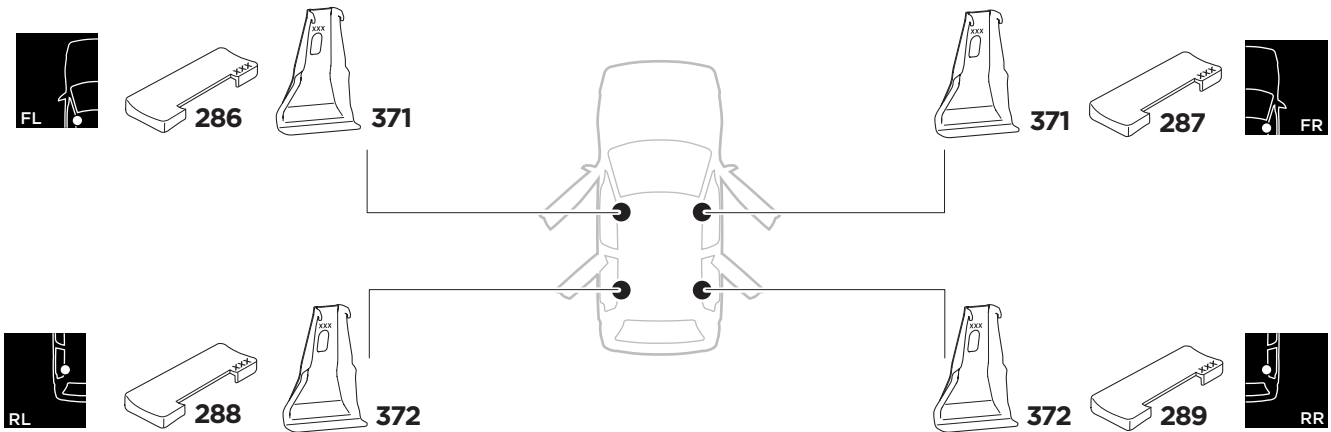

1

Kit 5201

FORD Focus (Mk. IV), 5-dr Hatchback, 19-

ISO 11154-E

1 KIT + FOOT PACK

x4

2

x4

3

x4

THULE WingBar Evo	THULE WingBar Edge	THULE WingBar	THULE SquareBar	Evo X (scale)	Edge X (scale)
FORD Focus (Mk. IV), 5-dr Hatchback, 19-				39,5	R
THULE ProBar	THULE SlideBar				X (mm/inch)
FORD Focus (Mk. IV), 5-dr Hatchback, 19-				1046 mm / 41 1/8"	

THULE WingBar Evo	THULE WingBar Edge	THULE WingBar	THULE SquareBar	Evo Y (scale)	Edge Y (scale)
FORD Focus (Mk. IV), 5-dr Hatchback, 19-				34,5	J
THULE ProBar	THULE SlideBar				Y (mm/inch)
FORD Focus (Mk. IV), 5-dr Hatchback, 19-				996 mm / 39 1/4"	

	W (mm/inch)	Z (mm/inch)
FORD Focus (Mk. IV), 5-dr Hatchback, 19-	795 mm / 31 1/4"	235 mm / 9 1/4"