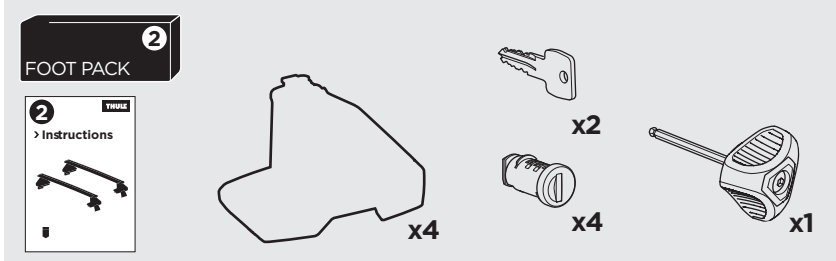

1

Kit 5201

FORD Focus (Mk. IV), 5-dr Hatchback, 19-

ISO 11154-E

1 KIT + FOOT PACK

x4

2

x4

3

x4

THULE WingBar Evo	THULE WingBar Edge	THULE WingBar	THULE SquareBar	Evo X (scale)	Edge X (scale)
FORD Focus (Mk. IV), 5-dr Hatchback, 19-				39,5	R
THULE ProBar	THULE SlideBar				X (mm/inch)
FORD Focus (Mk. IV), 5-dr Hatchback, 19-				1046 mm / 41 1/8"	

THULE WingBar Evo	THULE WingBar Edge	THULE WingBar	THULE SquareBar	Evo Y (scale)	Edge Y (scale)
FORD Focus (Mk. IV), 5-dr Hatchback, 19-				34,5	J
THULE ProBar	THULE SlideBar				Y (mm/inch)
FORD Focus (Mk. IV), 5-dr Hatchback, 19-				996 mm / 39 1/4"	

	W (mm/inch)	Z (mm/inch)
FORD Focus (Mk. IV), 5-dr Hatchback, 19-	795 mm / 31 1/4"	235 mm / 9 1/4"