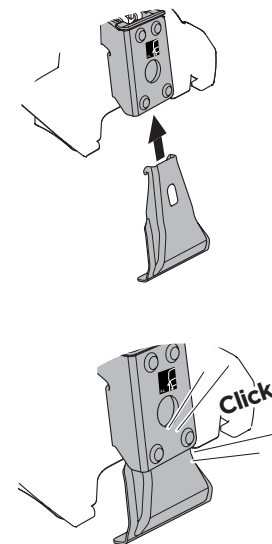

3

x4

THULE WingBar Evo	THULE WingBar Edge	THULE WingBar	THULE SquareBar	Evo X (scale)	Edge X (scale)
FORD Focus (Mk. IV), 5-dr Hatchback, 19-				39,5	R
THULE ProBar	THULE SlideBar				X (mm/inch)
FORD Focus (Mk. IV), 5-dr Hatchback, 19-				1046 mm / 41 1/8"	

	W (mm/inch)	Z (mm/inch)
FORD Focus (Mk. IV), 5-dr Hatchback, 19-	795 mm / 31 1/4"	235 mm / 9 1/4"