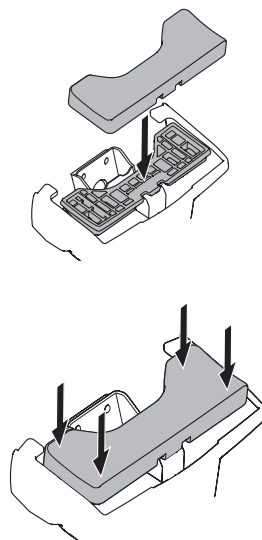

1

Kit 5201

FORD Focus (Mk. IV), 5-dr Hatchback, 19-

ISO 11154-E

1 KIT + FOOT PACK

x4

2

x4

3

x4

THULE WingBar Evo	THULE WingBar Edge	THULE WingBar	THULE SquareBar	Evo X (scale)	Edge X (scale)
FORD Focus (Mk. IV), 5-dr Hatchback, 19-				39,5	R
THULE ProBar	THULE SlideBar				X (mm/inch)
FORD Focus (Mk. IV), 5-dr Hatchback, 19-				1046 mm / 41 1/8"	

THULE WingBar Evo	THULE WingBar Edge	THULE WingBar	THULE SquareBar	Evo Y (scale)	Edge Y (scale)
FORD Focus (Mk. IV), 5-dr Hatchback, 19-				34,5	J
THULE ProBar	THULE SlideBar				Y (mm/inch)
FORD Focus (Mk. IV), 5-dr Hatchback, 19-				996 mm / 39 1/4"	

	W (mm/inch)	Z (mm/inch)
FORD Focus (Mk. IV), 5-dr Hatchback, 19-	795 mm / 31 1/4"	235 mm / 9 1/4"