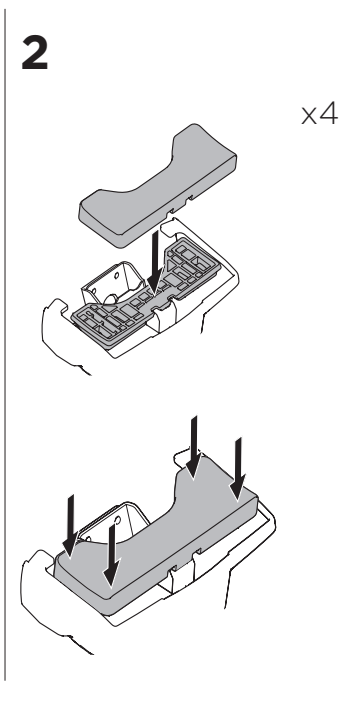

1

Kit 145239

OPEL Corsa, 5-dr Hatchback, 20-
PEUGEOT 208, 5-dr Hatchback, 20-

ISO 11154-E

THULE WingBar Evo	THULE WingBar Edge	THULE WingBar	THULE SquareBar Evo	Evo X (scale)	Edge X (scale)
OPEL Corsa, 5-dr Hatchback, 20-				36,5	F
PEUGEOT 208, 5-dr Hatchback, 20-				36,5	F

THULE ProBar Evo	THULE SlideBar Evo			X (mm/inch)	
OPEL Corsa, 5-dr Hatchback, 20-				1016 mm / 40"	
PEUGEOT 208, 5-dr Hatchback, 20-				1016 mm / 40"	

THULE WingBar Evo	THULE WingBar Edge	THULE WingBar	THULE SquareBar Evo	Evo Y (scale)	Edge Y (scale)
OPEL Corsa, 5-dr Hatchback, 20-				30,5	R
PEUGEOT 208, 5-dr Hatchback, 20-				30,5	R

THULE ProBar Evo	THULE SlideBar Evo			Y (mm/inch)	
OPEL Corsa, 5-dr Hatchback, 20-				956 mm / 37 5/8"	
PEUGEOT 208, 5-dr Hatchback, 20-				956 mm / 37 5/8"	

	W (mm/inch)	Z (mm/inch)
OPEL Corsa, 5-dr Hatchback, 20-	718 mm / 28 1/4"	230 mm / 9"
PEUGEOT 208, 5-dr Hatchback, 20-	718 mm / 28 1/4"	230 mm / 9"