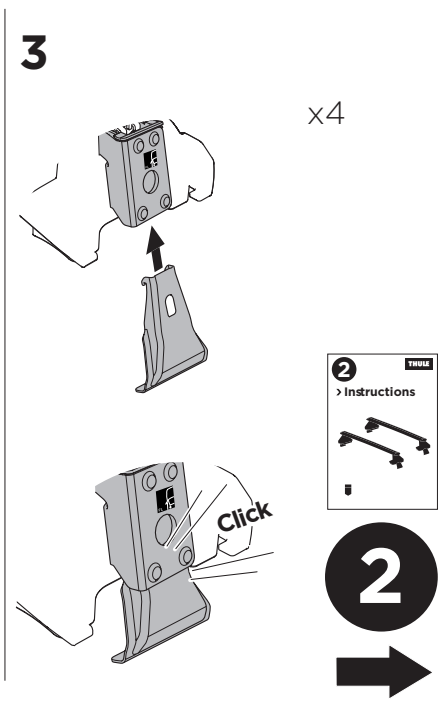

1

Kit 145239

OPEL Corsa, 5-dr Hatchback, 20-
PEUGEOT 208, 5-dr Hatchback, 20-

ISO 11154-E

THULE WingBar Evo	THULE WingBar Edge	THULE WingBar	THULE SquareBar Evo	Evo X (scale)	Edge X (scale)
OPEL Corsa, 5-dr Hatchback, 20-				36,5	F
PEUGEOT 208, 5-dr Hatchback, 20-				36,5	F

THULE ProBar Evo	THULE SlideBar Evo			X (mm/inch)	
OPEL Corsa, 5-dr Hatchback, 20-				1016 mm / 40"	
PEUGEOT 208, 5-dr Hatchback, 20-				1016 mm / 40"	

THULE WingBar Evo	THULE WingBar Edge	THULE WingBar	THULE SquareBar Evo	Evo Y (scale)	Edge Y (scale)
OPEL Corsa, 5-dr Hatchback, 20-				30,5	R
PEUGEOT 208, 5-dr Hatchback, 20-				30,5	R

THULE ProBar Evo	THULE SlideBar Evo			Y (mm/inch)	
OPEL Corsa, 5-dr Hatchback, 20-				956 mm / 37 5/8"	
PEUGEOT 208, 5-dr Hatchback, 20-				956 mm / 37 5/8"	

	W (mm/inch)	Z (mm/inch)
OPEL Corsa, 5-dr Hatchback, 20-	718 mm / 28 1/4"	230 mm / 9"
PEUGEOT 208, 5-dr Hatchback, 20-	718 mm / 28 1/4"	230 mm / 9"