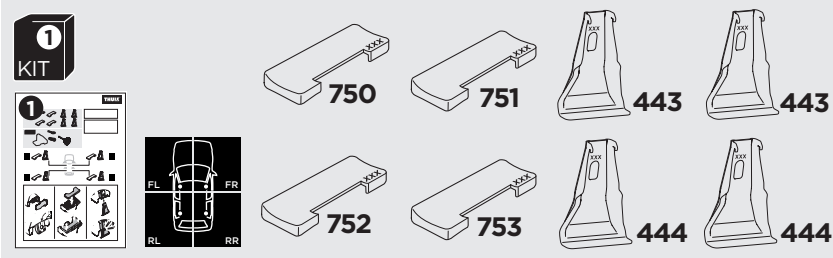

1

Kit 145239

OPEL Corsa, 5-dr Hatchback, 20-
PEUGEOT 208, 5-dr Hatchback, 20-

ISO 11154-E

THULE WingBar Evo	THULE WingBar Edge	THULE WingBar	THULE SquareBar Evo	Evo X (scale)	Edge X (scale)
OPEL Corsa, 5-dr Hatchback, 20-				36,5	F
PEUGEOT 208, 5-dr Hatchback, 20-				36,5	F

THULE ProBar Evo	THULE SlideBar Evo			X (mm/inch)	
OPEL Corsa, 5-dr Hatchback, 20-				1016 mm / 40"	
PEUGEOT 208, 5-dr Hatchback, 20-				1016 mm / 40"	

THULE WingBar Evo	THULE WingBar Edge	THULE WingBar	THULE SquareBar Evo	Evo Y (scale)	Edge Y (scale)
OPEL Corsa, 5-dr Hatchback, 20-				30,5	R
PEUGEOT 208, 5-dr Hatchback, 20-				30,5	R

THULE ProBar Evo	THULE SlideBar Evo			Y (mm/inch)	
OPEL Corsa, 5-dr Hatchback, 20-				956 mm / 37 5/8"	
PEUGEOT 208, 5-dr Hatchback, 20-				956 mm / 37 5/8"	

	W (mm/inch)	Z (mm/inch)
OPEL Corsa, 5-dr Hatchback, 20-	718 mm / 28 1/4"	230 mm / 9"
PEUGEOT 208, 5-dr Hatchback, 20-	718 mm / 28 1/4"	230 mm / 9"