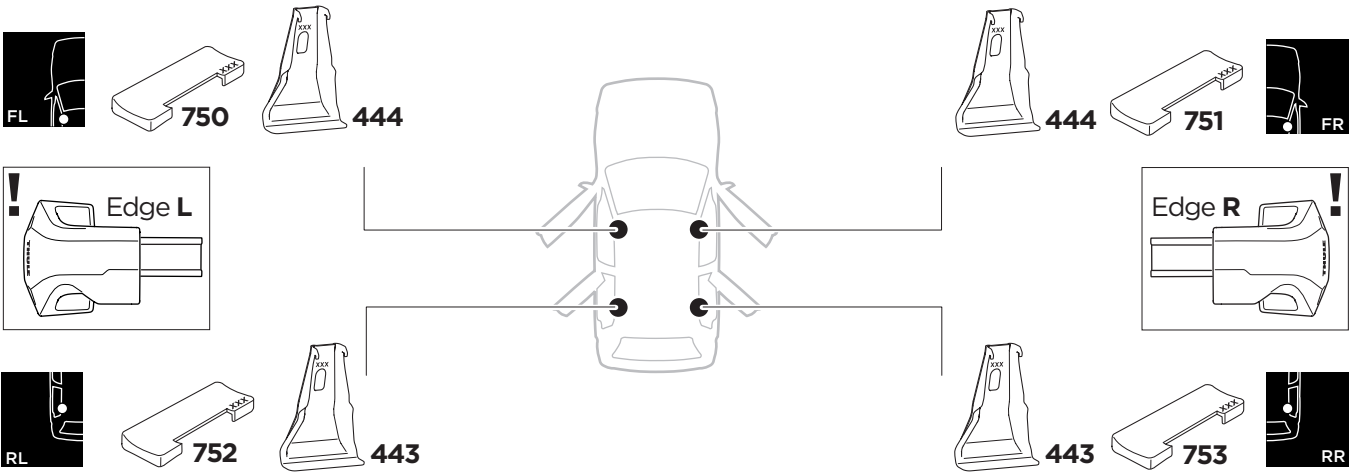

1

Kit 145239

OPEL Corsa, 5-dr Hatchback, 20-
PEUGEOT 208, 5-dr Hatchback, 20-

ISO 11154-E

THULE WingBar Evo	THULE WingBar Edge	THULE WingBar	THULE SquareBar Evo	Evo X (scale)	Edge X (scale)
OPEL Corsa, 5-dr Hatchback, 20-				36,5	F
PEUGEOT 208, 5-dr Hatchback, 20-				36,5	F

THULE ProBar Evo	THULE SlideBar Evo			X (mm/inch)	
OPEL Corsa, 5-dr Hatchback, 20-				1016 mm / 40"	
PEUGEOT 208, 5-dr Hatchback, 20-				1016 mm / 40"	

THULE WingBar Evo	THULE WingBar Edge	THULE WingBar	THULE SquareBar Evo	Evo Y (scale)	Edge Y (scale)
OPEL Corsa, 5-dr Hatchback, 20-				30,5	R
PEUGEOT 208, 5-dr Hatchback, 20-				30,5	R

THULE ProBar Evo	THULE SlideBar Evo			Y (mm/inch)	
OPEL Corsa, 5-dr Hatchback, 20-				956 mm / 37 5/8"	
PEUGEOT 208, 5-dr Hatchback, 20-				956 mm / 37 5/8"	

	W (mm/inch)	Z (mm/inch)
OPEL Corsa, 5-dr Hatchback, 20-	718 mm / 28 1/4"	230 mm / 9"
PEUGEOT 208, 5-dr Hatchback, 20-	718 mm / 28 1/4"	230 mm / 9"