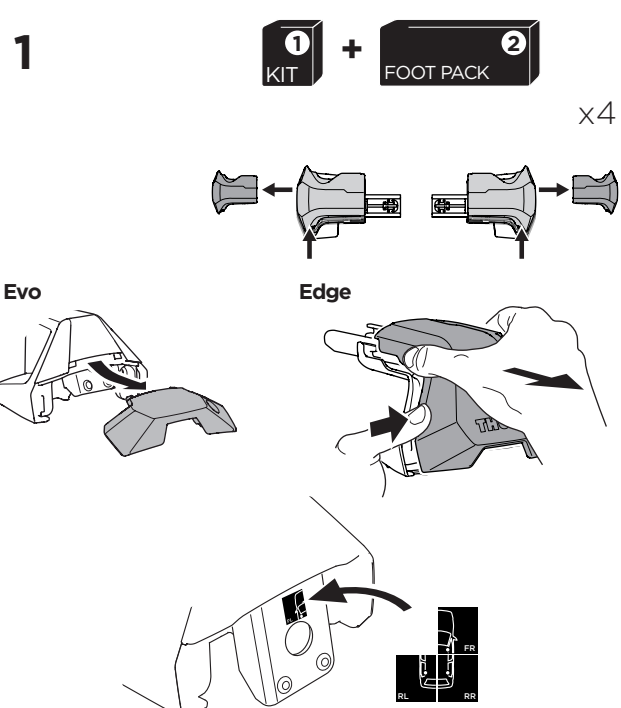

1

Kit 145239

OPEL Corsa, 5-dr Hatchback, 20-
PEUGEOT 208, 5-dr Hatchback, 20-

ISO 11154-E

THULE WingBar Evo	THULE WingBar Edge	THULE WingBar	THULE SquareBar Evo	Evo X (scale)	Edge X (scale)
OPEL Corsa, 5-dr Hatchback, 20-				36,5	F
PEUGEOT 208, 5-dr Hatchback, 20-				36,5	F

THULE ProBar Evo	THULE SlideBar Evo			X (mm/inch)	
OPEL Corsa, 5-dr Hatchback, 20-				1016 mm / 40"	
PEUGEOT 208, 5-dr Hatchback, 20-				1016 mm / 40"	

THULE WingBar Evo	THULE WingBar Edge	THULE WingBar	THULE SquareBar Evo	Evo Y (scale)	Edge Y (scale)
OPEL Corsa, 5-dr Hatchback, 20-				30,5	R
PEUGEOT 208, 5-dr Hatchback, 20-				30,5	R

THULE ProBar Evo	THULE SlideBar Evo			Y (mm/inch)	
OPEL Corsa, 5-dr Hatchback, 20-				956 mm / 37 5/8"	
PEUGEOT 208, 5-dr Hatchback, 20-				956 mm / 37 5/8"	

	W (mm/inch)	Z (mm/inch)
OPEL Corsa, 5-dr Hatchback, 20-	718 mm / 28 1/4"	230 mm / 9"
PEUGEOT 208, 5-dr Hatchback, 20-	718 mm / 28 1/4"	230 mm / 9"