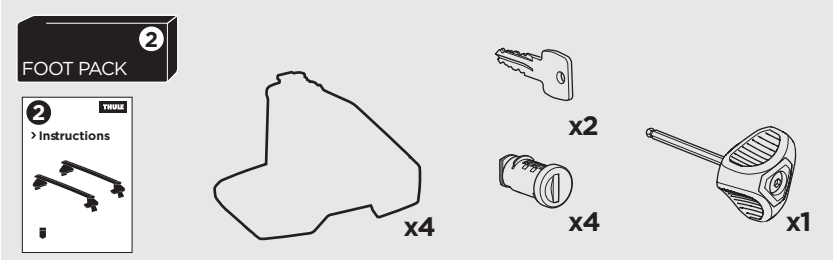

1

Kit 145239

OPEL Corsa, 5-dr Hatchback, 20-
PEUGEOT 208, 5-dr Hatchback, 20-

ISO 11154-E

THULE WingBar Evo	THULE WingBar Edge	THULE WingBar	THULE SquareBar Evo	Evo X (scale)	Edge X (scale)
OPEL Corsa, 5-dr Hatchback, 20-				36,5	F
PEUGEOT 208, 5-dr Hatchback, 20-				36,5	F

THULE ProBar Evo	THULE SlideBar Evo			X (mm/inch)	
OPEL Corsa, 5-dr Hatchback, 20-				1016 mm / 40"	
PEUGEOT 208, 5-dr Hatchback, 20-				1016 mm / 40"	

THULE WingBar Evo	THULE WingBar Edge	THULE WingBar	THULE SquareBar Evo	Evo Y (scale)	Edge Y (scale)
OPEL Corsa, 5-dr Hatchback, 20-				30,5	R
PEUGEOT 208, 5-dr Hatchback, 20-				30,5	R

THULE ProBar Evo	THULE SlideBar Evo			Y (mm/inch)	
OPEL Corsa, 5-dr Hatchback, 20-				956 mm / 37 5/8"	
PEUGEOT 208, 5-dr Hatchback, 20-				956 mm / 37 5/8"	

	W (mm/inch)	Z (mm/inch)
OPEL Corsa, 5-dr Hatchback, 20-	718 mm / 28 1/4"	230 mm / 9"
PEUGEOT 208, 5-dr Hatchback, 20-	718 mm / 28 1/4"	230 mm / 9"