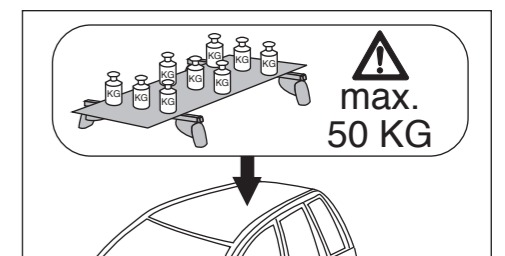

Atera SIGNO

Toyota
Aygo 07/2005-
5-türig/doors/portes

Part-No. : 044 074
Part-No. : 045 074