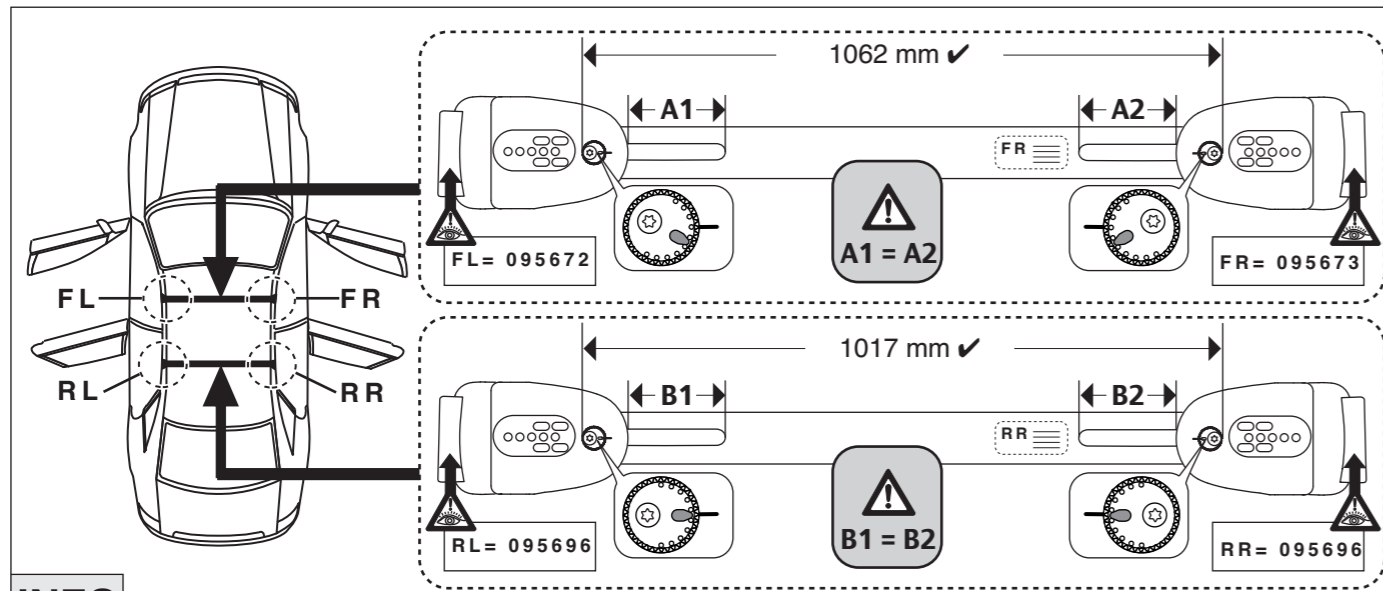

Atera SIGNO

Ford Mondeo Turnier 06/2007–01/2015
(ohne Reling/without rail/sans barres)

Atera SIGNO

Ford Mondeo Turnier 06/2007–01/2015
(ohne Reling/without rail/sans barres)