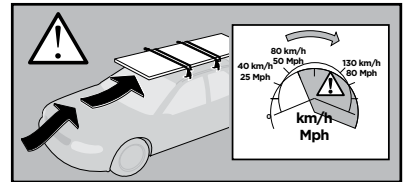

Thule Rapid System Kit 1593

> Instructions

RENAULT Fluence, 4-dr Sedan, 09-

RENAULT Megane III, 5-dr Estate, 09- (Without railing)

RENAULT Megane III, 5-dr Hatchback, 09-

	xx kg xx lbs	+		7 kg 15,4 lbs
RENAULT Fluence	=	Max.	75 kg 165 lbs	
RENAULT Megane III	=	Max.	65 kg 143 lbs	