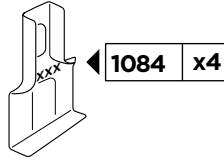

Thule Rapid System Kit 1593

> Instructions

RENAULT Fluence, 4-dr Sedan, 09-

RENAULT Megane III, 5-dr Estate, 09- (Without railing)

RENAULT Megane III, 5-dr Hatchback, 09-

	xx kg xx lbs	+		7 kg 15,4 lbs
RENAULT Fluence	=	Max.	75 kg 165 lbs	
RENAULT Megane III	=	Max.	65 kg 143 lbs	

ISO 11154-E

x1

x1

1

	X (scale)	X (mm)	X (inch)
RENAULT Fluence , 4-dr Sedan, 09-	37	1021	40 ¹ / ₄
RENAULT Megane III , 5-dr Estate, 09- (Without railing)	36,5	1016	40
RENAULT Megane III , 5-dr Hatchback, 09-	36	1011	39 ³ / ₄

	Y (scale)	Y (mm)	Y (inch)
RENAULT Fluence , 4-dr Sedan, 09-	33	981	38 ⁵ / ₈
RENAULT Megane III , 5-dr Estate, 09- (Without railing)	32,5	976	38 ³ / ₈
RENAULT Megane III , 5-dr Hatchback, 09-	32,5	976	38 ³ / ₈