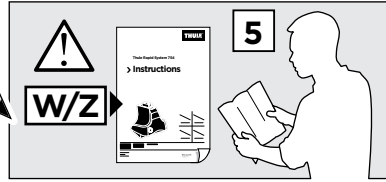

2

RENAULT Fluence, 4-dr Sedan, 09-

RENAULT Megane III, 5-dr Estate, 09- (Without railing)

RENAULT Megane III, 5-dr Hatchback, 09-

3

	W (mm)	Z (mm)	W (inch)	Z (inch)
RENAULT Fluence , 4-dr Sedan, 09-	110	735	4 ³/₈	28 ⁷/₈
RENAULT Megane III , 5-dr Estate, 09- (Without railing)	115	730	4 ¹/₂	28 ³/₄
RENAULT Megane III , 5-dr Hatchback, 09-	120	760	4 ³/₄	29 ⁷/₈