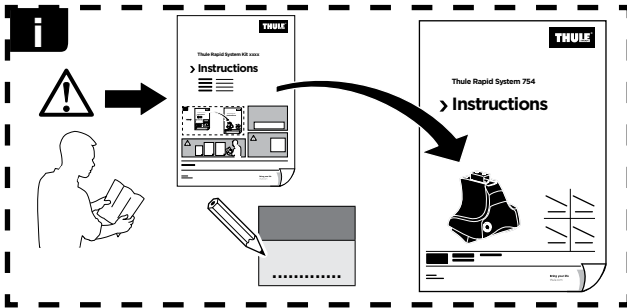

Thule Rapid System Kit 1593

> Instructions

RENAULT Fluence, 4-dr Sedan, 09-

RENAULT Megane III, 5-dr Estate, 09- (Without railing)

RENAULT Megane III, 5-dr Hatchback, 09-