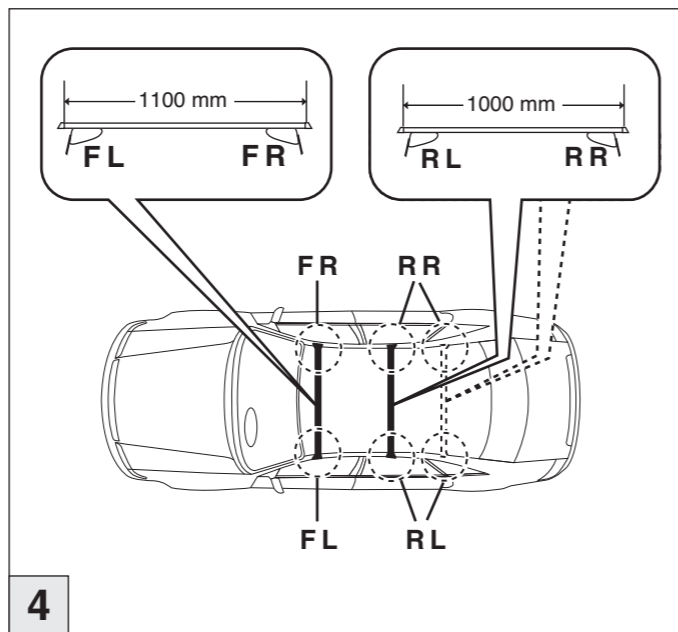

Atera® SIGNO

Opel Signum Reling 2004–
Opel Vectra Reling 2004–

Opel Astra Reling 2004–
Opel Zafira Reling 07/2005