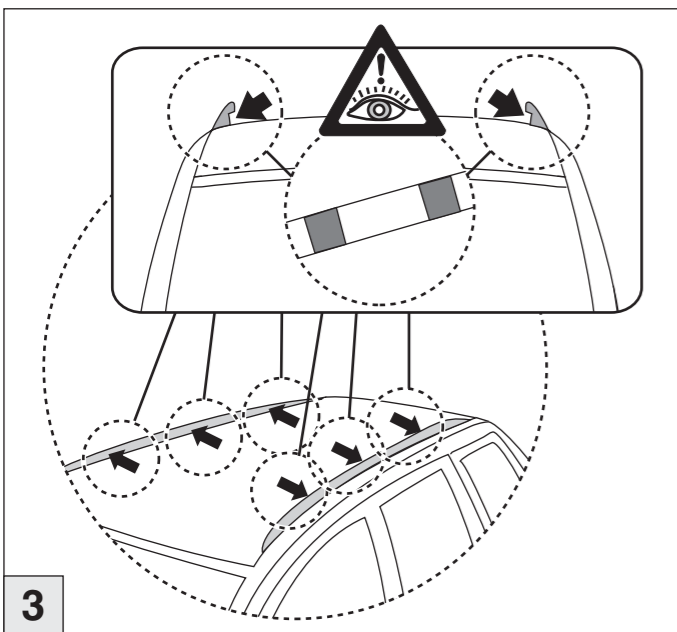

Atera® SIGNO

Opel Signum Reling 2004–
Opel Vectra Reling 2004–

Opel Astra Reling 2004–
Opel Zafira Reling 07/2005