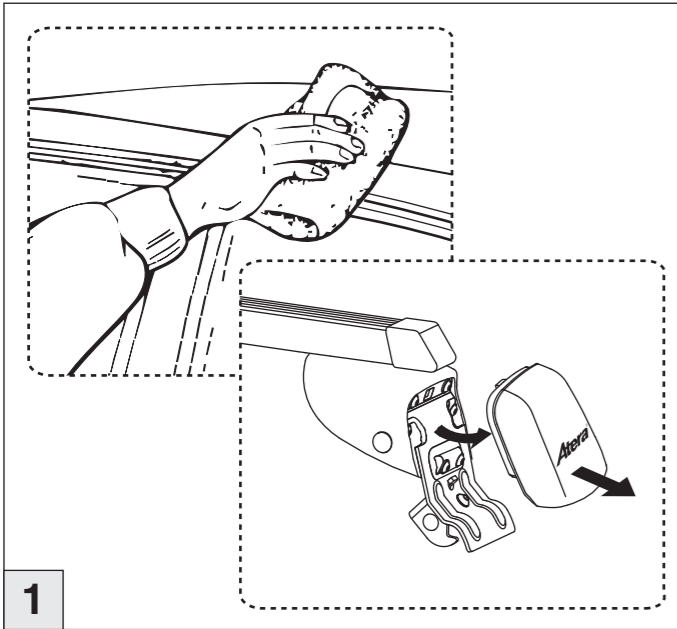

Atera® SIGNO

Opel Signum Reling 2004–
Opel Vectra Reling 2004–

Opel Astra Reling 2004–
Opel Zafira Reling 07/2005