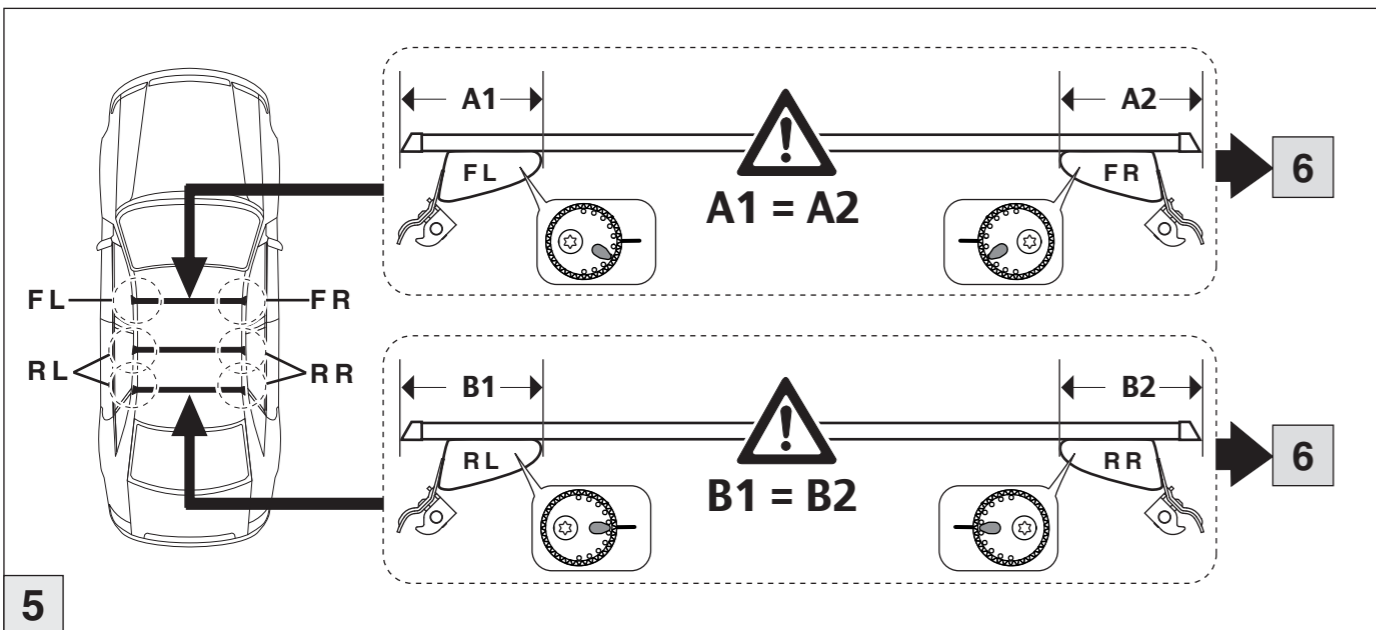

Atera® SIGNO

Opel Signum Reling 2004–
Opel Vectra Reling 2004–

Opel Astra Reling 2004–
Opel Zafira Reling 07/2005