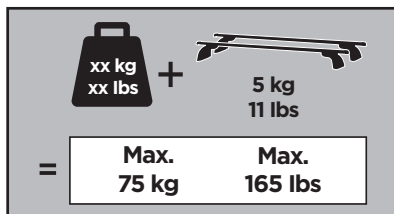

Thule XT Kit 3119

> Instructions

HYUNDAI i30, 2-dr Coupé, 13- (without glass roof)

HYUNDAI i30, 5-dr Hatchback, 12- (without glass roof)

KIA Cee'd, 5-dr Hatchback, 12- (without glass roof)

KIA ProCee'd, 3-dr Hatchback, 14- (without glass roof)

This kit is only for vehicles with fixpoint mounting.