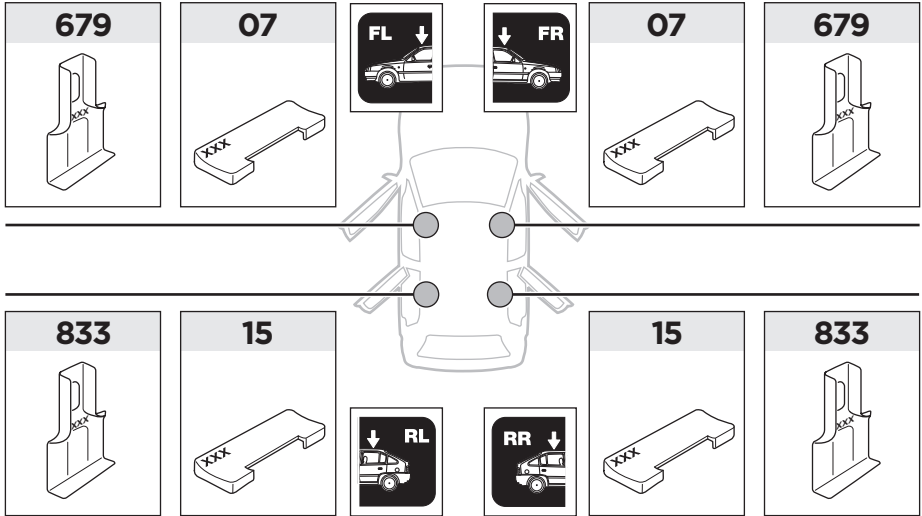

Thule Rapid System Kit 1385

> Instructions

TOYOTA Rav 4 (Mk.III.), 5-dr SUV, 05-09, 10-
TOYOTA Vanguard, 5-dr SUV, 07-

ISO 11154-E

07 x2

15 x2

679 x2

833 x2

x1

x1

1

	X (scale)	X (mm)	X (inch)
TOYOTA Rav 4 (Mk.III.), 5-dr SUV, 05-09, 10-	40,5	1056	41 1/2
TOYOTA Vanguard, 5-dr SUV, 07-	40,5	1056	41 1/2

	Y (scale)	Y (mm)	Y (inch)
TOYOTA Rav 4 (Mk.III.), 5-dr SUV, 05-09, 10-	36	1011	39 3/4
TOYOTA Vanguard, 5-dr SUV, 07-	36	1011	39 3/4

2

TOYOTA Rav 4 (Mk.III.), 5-dr SUV, 05-09, 10-
TOYOTA Vanguard, 5-dr SUV, 07-

3

	W (mm)	Z (mm)	W (inch)	Z (inch)
TOYOTA Rav 4 (Mk.III.), 5-dr SUV, 05-09, 10-	470	710	18 1/2	28
TOYOTA Vanguard, 5-dr SUV, 07-	470	710	18 1/2	28