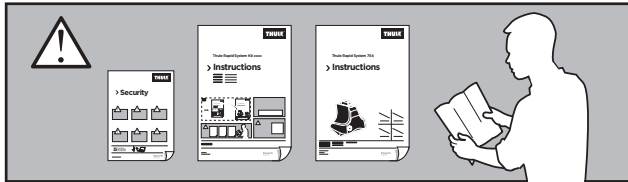

Thule Rapid System Kit 1385

> Instructions

TOYOTA Rav 4 (Mk.III.), 5-dr SUV, 05-09, 10-
TOYOTA Vanguard, 5-dr SUV, 07-

ISO 11154-E

07 x2

15 x2

679 x2

833 x2