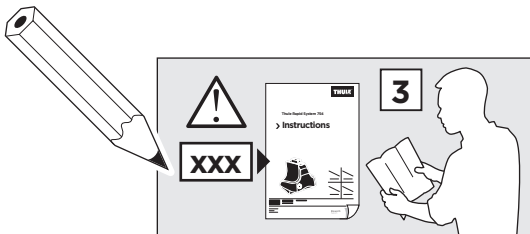

2

TOYOTA Rav 4 (Mk.III.), 5-dr SUV, 05-09, 10-
TOYOTA Vanguard, 5-dr SUV, 07-