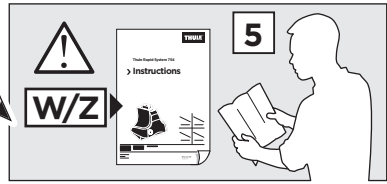

3

	W (mm)	Z (mm)	W (inch)	Z (inch)
TOYOTA Rav 4 (Mk.III.), 5-dr SUV, 05-09, 10-	470	710	18 1/2	28
TOYOTA Vanguard, 5-dr SUV, 07-	470	710	18 1/2	28