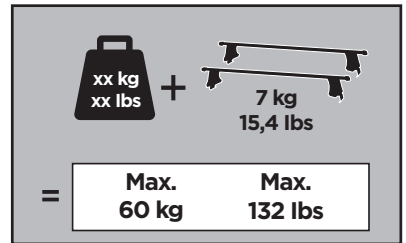

Thule Rapid System Kit 1385

> Instructions

TOYOTA Rav 4 (Mk.III.), 5-dr SUV, 05-09, 10-
TOYOTA Vanguard, 5-dr SUV, 07-

ISO 11154-E

07 x2

15 x2

679 x2

833 x2

x1

x1

1

	X (scale)	X (mm)	X (inch)
TOYOTA Rav 4 (Mk.III.), 5-dr SUV, 05-09, 10-	40,5	1056	41 1/2
TOYOTA Vanguard, 5-dr SUV, 07-	40,5	1056	41 1/2

	Y (scale)	Y (mm)	Y (inch)
TOYOTA Rav 4 (Mk.III.), 5-dr SUV, 05-09, 10-	36	1011	39 3/4
TOYOTA Vanguard, 5-dr SUV, 07-	36	1011	39 3/4

2

TOYOTA Rav 4 (Mk.III.), 5-dr SUV, 05-09, 10-
TOYOTA Vanguard, 5-dr SUV, 07-

3

	W (mm)	Z (mm)	W (inch)	Z (inch)
TOYOTA Rav 4 (Mk.III.), 5-dr SUV, 05-09, 10-	470	710	18 1/2	28
TOYOTA Vanguard, 5-dr SUV, 07-	470	710	18 1/2	28