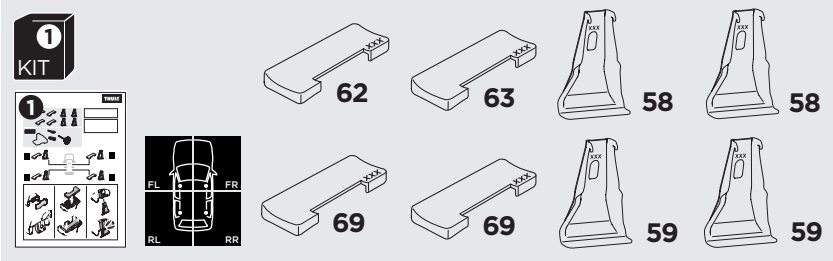

1

Kit 5013

AUDI A3, 5-dr Hatchback, 12-

ISO 11154-E

THULE WingBar Evo	THULE WingBar Edge	THULE WingBar	THULE SquareBar	Evo X (scale)	Edge X (scale)
AUDI A3, 5-dr Hatchback, 12-				38,5	B
THULE ProBar	THULE SlideBar				X (mm/inch)
AUDI A3, 5-dr Hatchback, 12-				1036 mm / 40 3/4"	

THULE WingBar Evo	THULE WingBar Edge	THULE WingBar	THULE SquareBar	Evo Y (scale)	Edge Y (scale)
AUDI A3, 5-dr Hatchback, 12-				33	M
THULE ProBar	THULE SlideBar				Y (mm/inch)
AUDI A3, 5-dr Hatchback, 12-				981 mm / 38 5/8"	

	W (mm/inch)	Z (mm/inch)
AUDI A3, 5-dr Hatchback, 12-	720 mm / 28 3/8"	250 mm / 9 7/8"