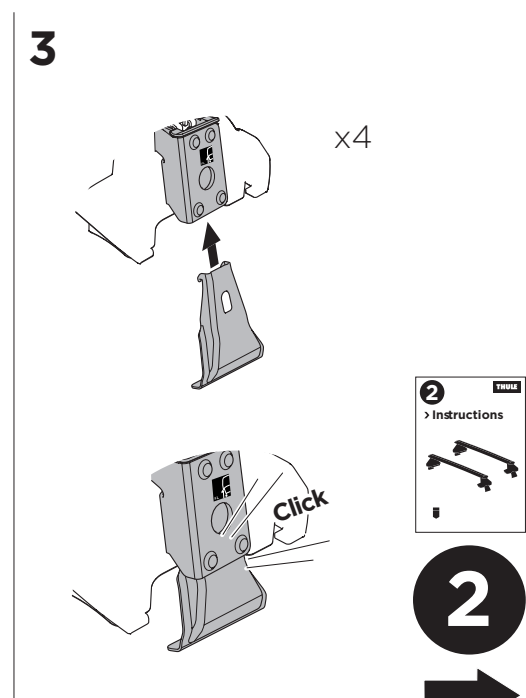

1

Kit 5013

AUDI A3, 5-dr Hatchback, 12-

ISO 11154-E