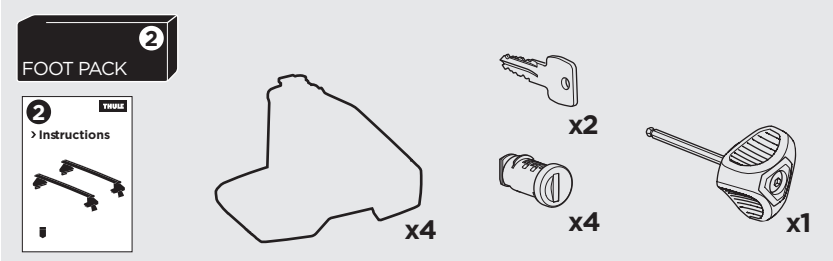

1

Kit 5013

AUDI A3, 5-dr Hatchback, 12-

ISO 11154-E

THULE WingBar Evo	THULE WingBar Edge	THULE WingBar	THULE SquareBar	Evo X (scale)	Edge X (scale)
AUDI A3, 5-dr Hatchback, 12-				38,5	B
THULE ProBar	THULE SlideBar				X (mm/inch)
AUDI A3, 5-dr Hatchback, 12-				1036 mm / 40 3/4"	

THULE WingBar Evo	THULE WingBar Edge	THULE WingBar	THULE SquareBar	Evo Y (scale)	Edge Y (scale)
AUDI A3, 5-dr Hatchback, 12-				33	M
THULE ProBar	THULE SlideBar				Y (mm/inch)
AUDI A3, 5-dr Hatchback, 12-				981 mm / 38 5/8"	

	W (mm/inch)	Z (mm/inch)
AUDI A3, 5-dr Hatchback, 12-	720 mm / 28 3/8"	250 mm / 9 7/8"