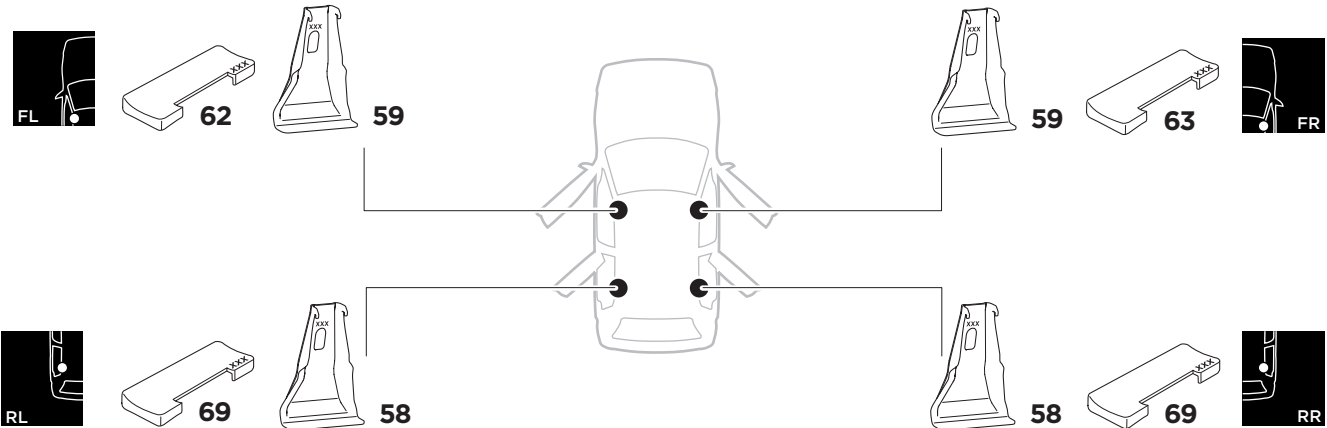

1

Kit 5013

AUDI A3, 5-dr Hatchback, 12-

ISO 11154-E

THULE WingBar Evo	THULE WingBar Edge	THULE WingBar	THULE SquareBar	Evo X (scale)	Edge X (scale)
AUDI A3, 5-dr Hatchback, 12-				38,5	B
THULE ProBar	THULE SlideBar				X (mm/inch)
AUDI A3, 5-dr Hatchback, 12-				1036 mm / 40 3/4"	

THULE WingBar Evo	THULE WingBar Edge	THULE WingBar	THULE SquareBar	Evo Y (scale)	Edge Y (scale)
AUDI A3, 5-dr Hatchback, 12-				33	M
THULE ProBar	THULE SlideBar				Y (mm/inch)
AUDI A3, 5-dr Hatchback, 12-				981 mm / 38 5/8"	

	W (mm/inch)	Z (mm/inch)
AUDI A3, 5-dr Hatchback, 12-	720 mm / 28 3/8"	250 mm / 9 7/8"