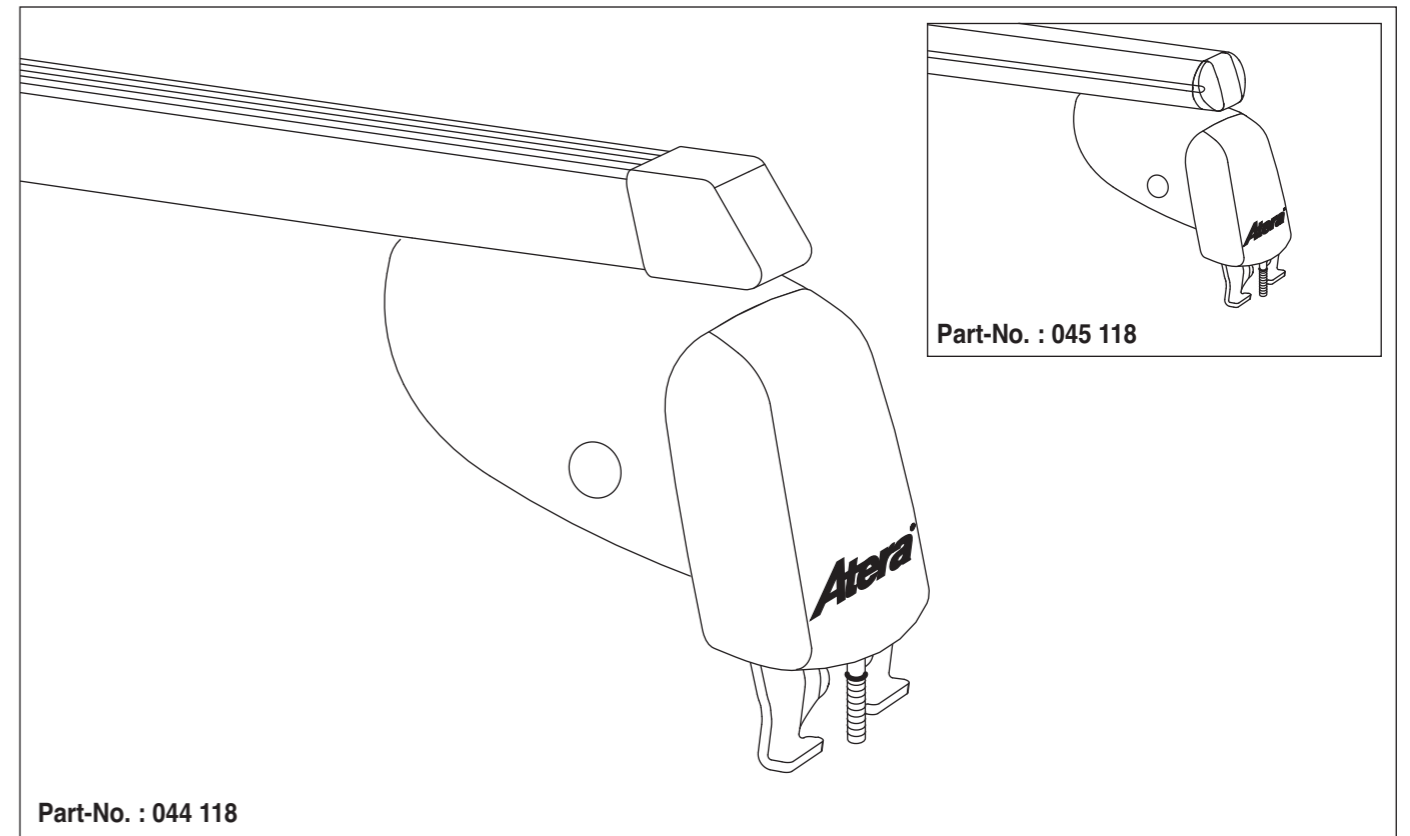

# Atera SIGNO

Renault  
Megane (3/5-türig/doors/portes) 11/2002–11/2008  
Megane RS 04/2007–11/2013  
Scenic 07/2003–05/2009  
Grand Scenic XXL 09/2006–  
Part-No. : 044 118  
Part-No. : 045 118

**Atera**  
MADE IN GERMANY