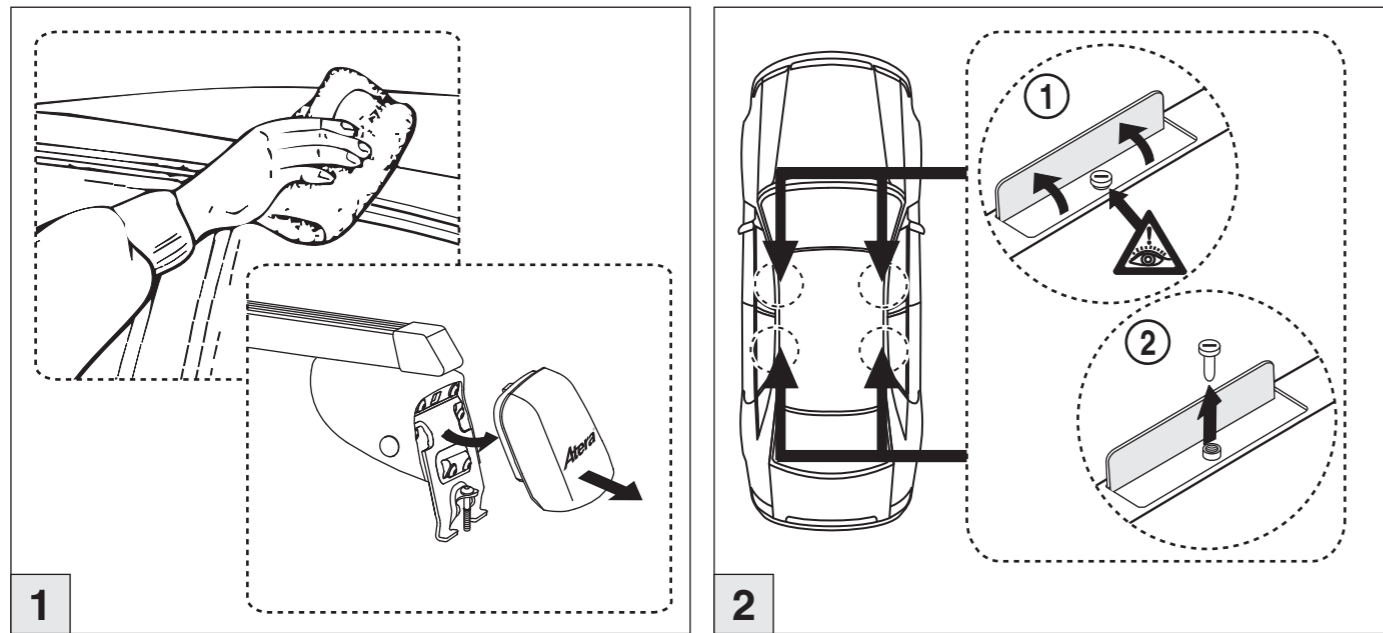

Atera SIGNO

Renault Megane 11/2002–11/2008
Renault Scenic 07/2003–05/2009

Renault Megane RS 04/2007–11/2013
Renault Grand Scenic XXL 09/2006–