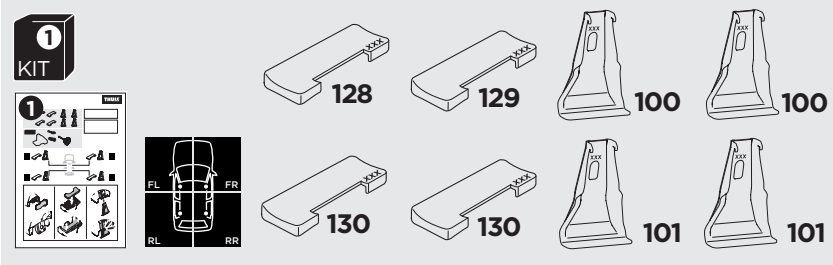

1

Kit 145024

AUDI A1, 5-dr Hatchback, 12-18

ISO 11154-E