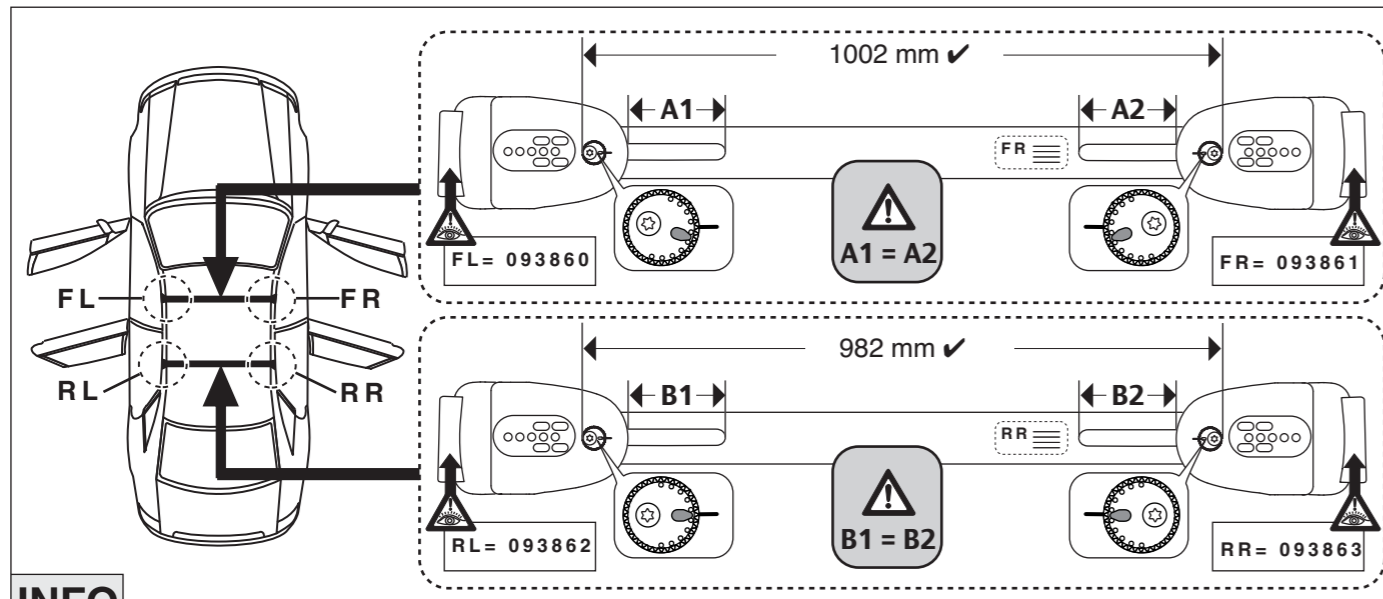

Atera SIGNO

Seat Altea 2004–
Seat Toledo 01/2005–

Atera SIGNO

Seat Altea 2004–
Seat Toledo 01/2005–