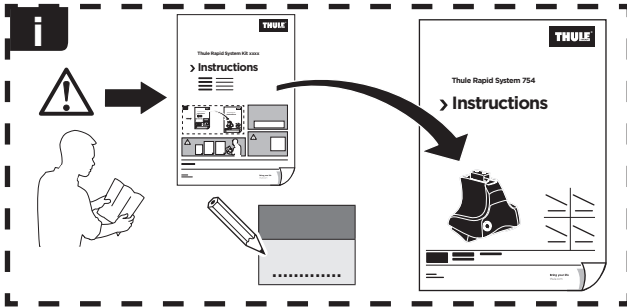

Thule Rapid System Kit 1756

> Instructions

PEUGEOT 308, 5-dr Hatchback, 14-

ISO 11154-E

141756

C.20140305
519-1756-01

Bring your life
thule.com

52 x2

333 x1

334 x1

1299 x2

1300 x2

x1

x1

1

	X (scale)	X (mm)	X (inch)
PEUGEOT 308, 5-dr Hatchback, 14-	39,5	1046	41 1/4

	Y (scale)	Y (mm)	Y (inch)
PEUGEOT 308, 5-dr Hatchback, 14-	32,5	976	38 3/8

2

PEUGEOT 308, 5-dr Hatchback, 14-

3

	W (mm)	Z (mm)	W (inch)	Z (inch)
PEUGEOT 308, 5-dr Hatchback, 14-	230	720	9	28 ³/₈