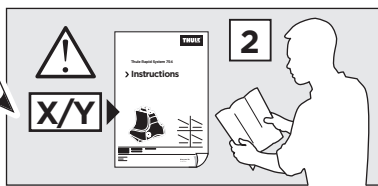

333 x1

334 x1

1299 x2

1300 x2

x1

x1

1

	X (scale)	X (mm)	X (inch)
PEUGEOT 308, 5-dr Hatchback, 14-	39,5	1046	41 1/4

	Y (scale)	Y (mm)	Y (inch)
PEUGEOT 308, 5-dr Hatchback, 14-	32,5	976	38 3/8

2

PEUGEOT 308, 5-dr Hatchback, 14-

3

	W (mm)	Z (mm)	W (inch)	Z (inch)
PEUGEOT 308, 5-dr Hatchback, 14-	230	720	9	28 ³/₈