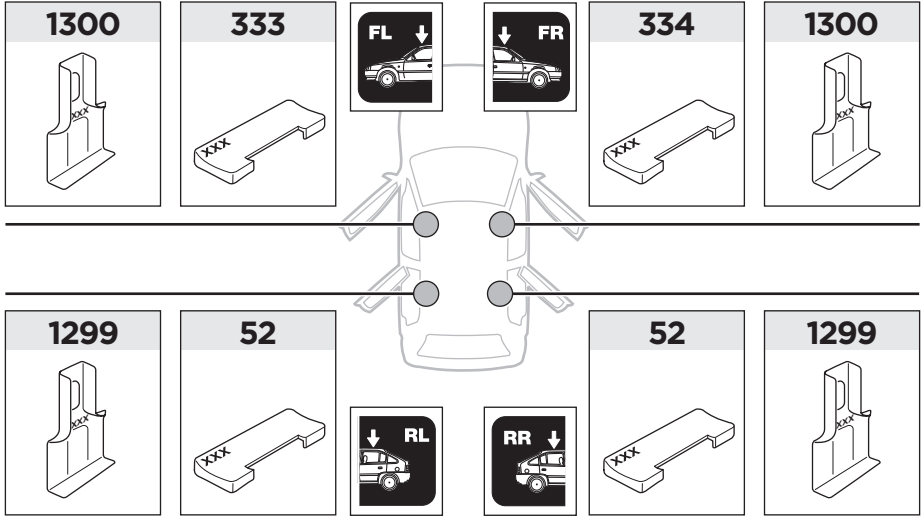

333 x1

334 x1

1299 x2

1300 x2

x1

x1

1

	X (scale)	X (mm)	X (inch)
PEUGEOT 308, 5-dr Hatchback, 14-	39,5	1046	41 1/4

	Y (scale)	Y (mm)	Y (inch)
PEUGEOT 308, 5-dr Hatchback, 14-	32,5	976	38 3/8

2

PEUGEOT 308, 5-dr Hatchback, 14-

3

	W (mm)	Z (mm)	W (inch)	Z (inch)
PEUGEOT 308, 5-dr Hatchback, 14-	230	720	9	28 ³/₈