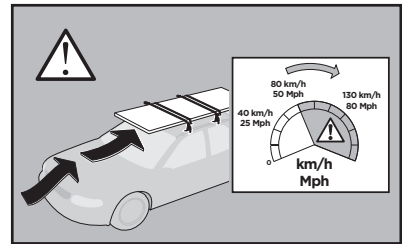

ISO 11154-E

141756

C.20140305
519-1756-01

Bring your life
thule.com