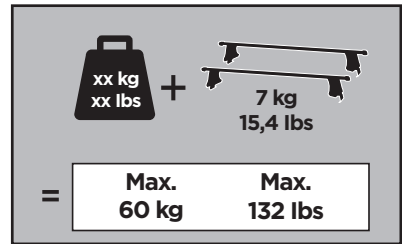

ISO 11154-E

141756

C.20140305
519-1756-01

Bring your life
thule.com