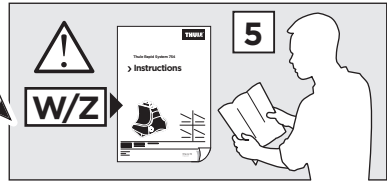

333 x1

334 x1

1299 x2

1300 x2

x1

x1

1

	X (scale)	X (mm)	X (inch)
PEUGEOT 308, 5-dr Hatchback, 14-	39,5	1046	41 1/4

	Y (scale)	Y (mm)	Y (inch)
PEUGEOT 308, 5-dr Hatchback, 14-	32,5	976	38 3/8

2

PEUGEOT 308, 5-dr Hatchback, 14-

3

	W (mm)	Z (mm)	W (inch)	Z (inch)
PEUGEOT 308, 5-dr Hatchback, 14-	230	720	9	28 ³/₈