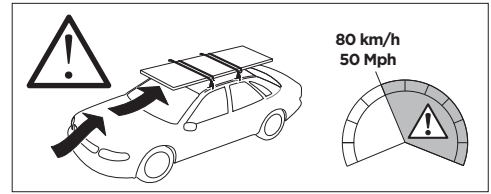

1

Kit 5196

AUDI A5 Sportback, 5-dr Hatchback, 17-

ISO 11154-E