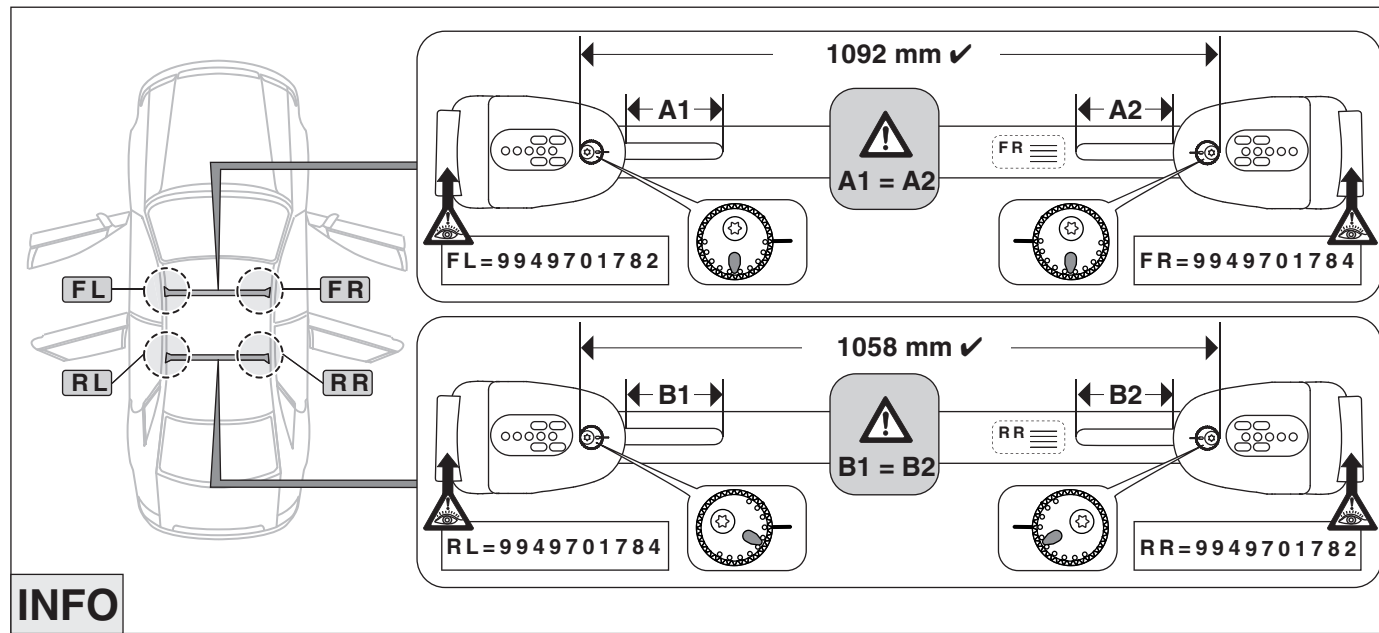

Atera SIGNO

Opel
Insignia Grand Sport 06/2017-

Atera SIGNO

Opel
Insignia Grand Sport 06/2017-